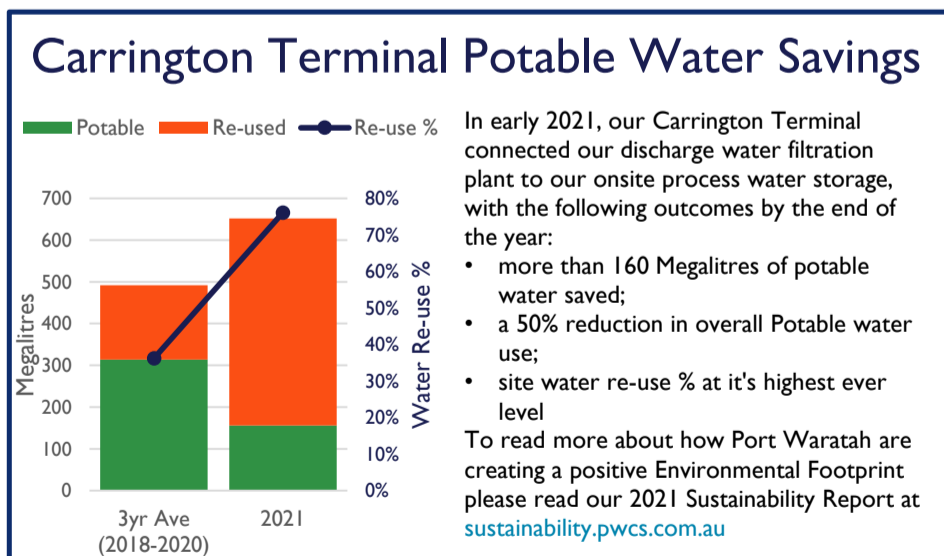

Operating Statistics

(02) 4907 2280 (24hr Community Enquiry Line)
 contact_us@pwcs.com.au
 PO Box 57, Carrington NSW 2294
 www.pwcs.com.au