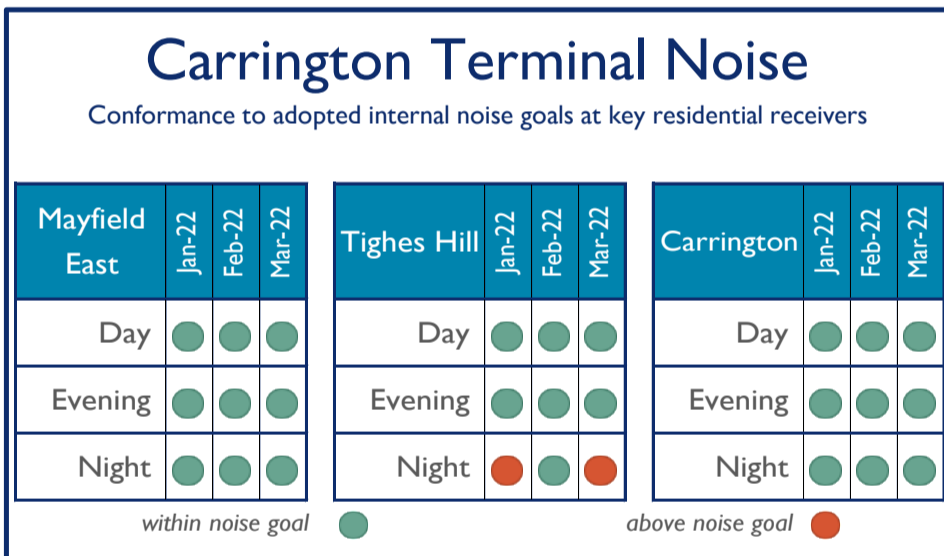

Operating Statistics

(02) 4907 2280 (24hr Community Enquiry Line)
 contact_us@pwcs.com.au
 PO Box 57, Carrington NSW 2294
 www.pwcs.com.au