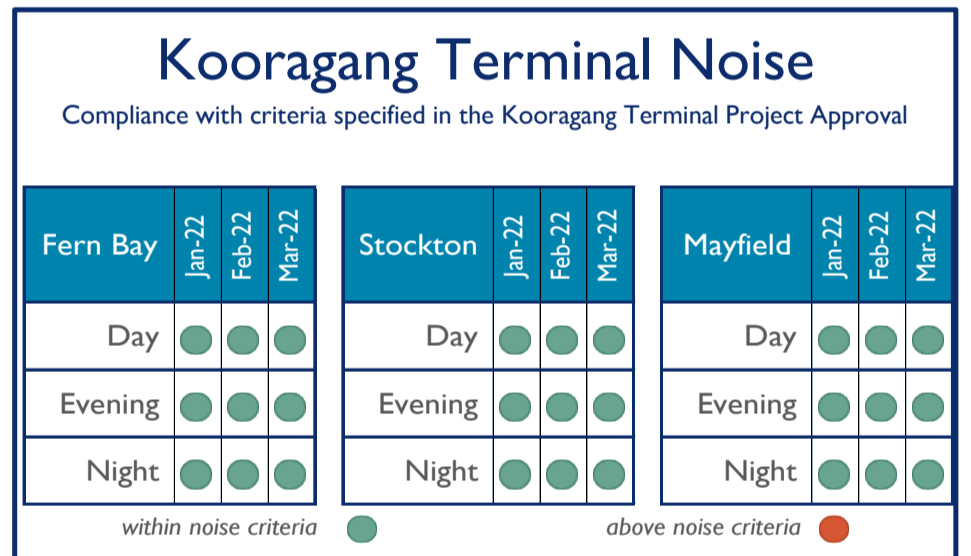

Operating Statistics

(02) 4907 2280 (24hr Community Enquiry Line)
 contact_us@pwcs.com.au
 PO Box 57, Carrington NSW 2294
 www.pwcs.com.au