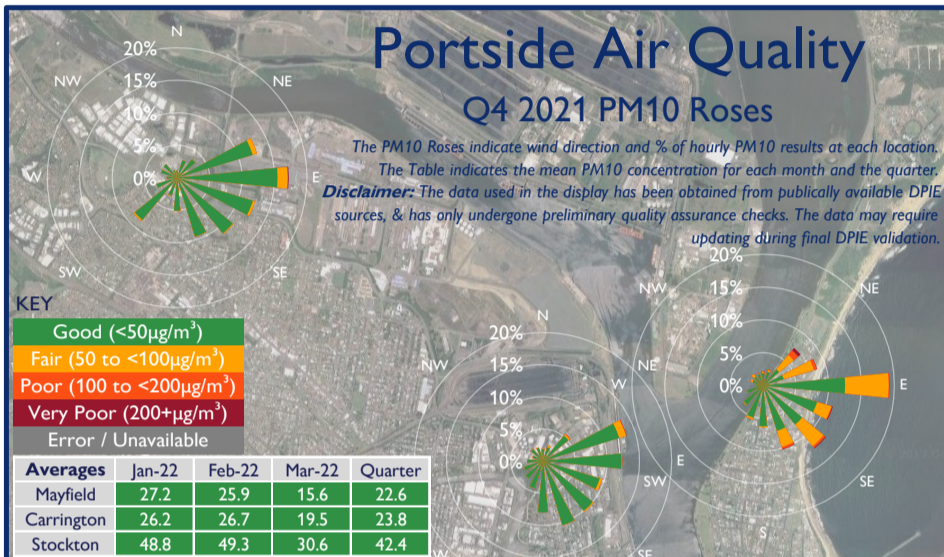

Operating Statistics

(02) 4907 2280 (24hr Community Enquiry Line)
 contact_us@pwcs.com.au
 PO Box 57, Carrington NSW 2294
 www.pwcs.com.au