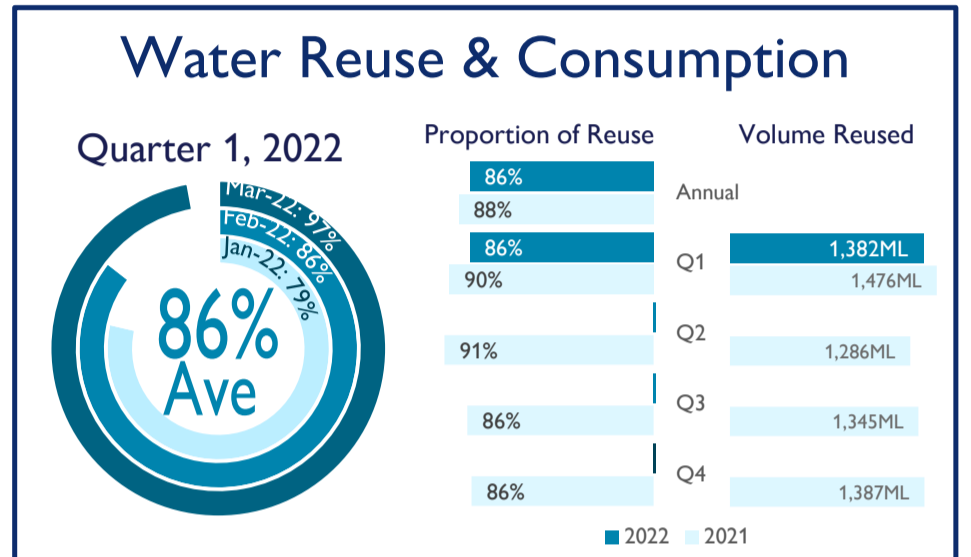

Operating Statistics

(02) 4907 2280 (24hr Community Enquiry Line)
 contact_us@pwcs.com.au
 PO Box 57, Carrington NSW 2294
 www.pwcs.com.au