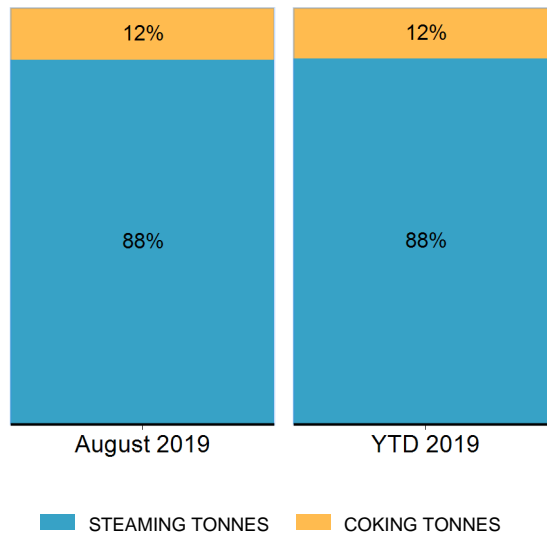

Export Tonnes By Destination

August 2019

Export Tonnes By Destination

YTD 2019

Destination data is sourced from Newcastle Port Corporation.

Export Tonnes By Coal Type

Dissection by Shipment Size