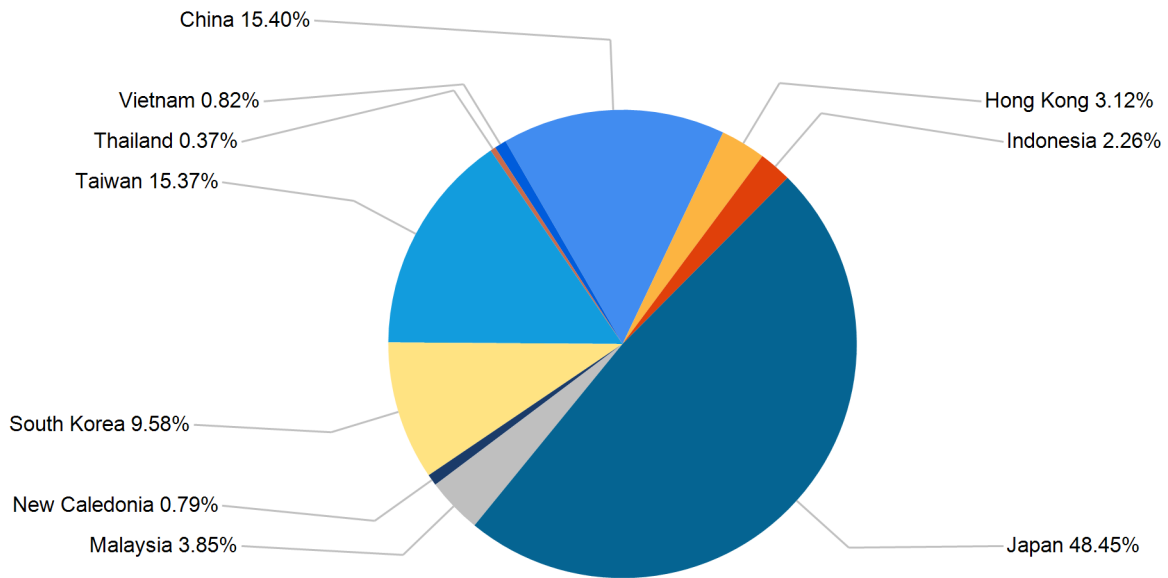

Export Tonnes By Destination

August 2019

Export Tonnes By Destination

YTD 2019

Destination data is sourced from Newcastle Port Corporation.

Export Tonnes By Coal Type

Dissection by Shipment Size