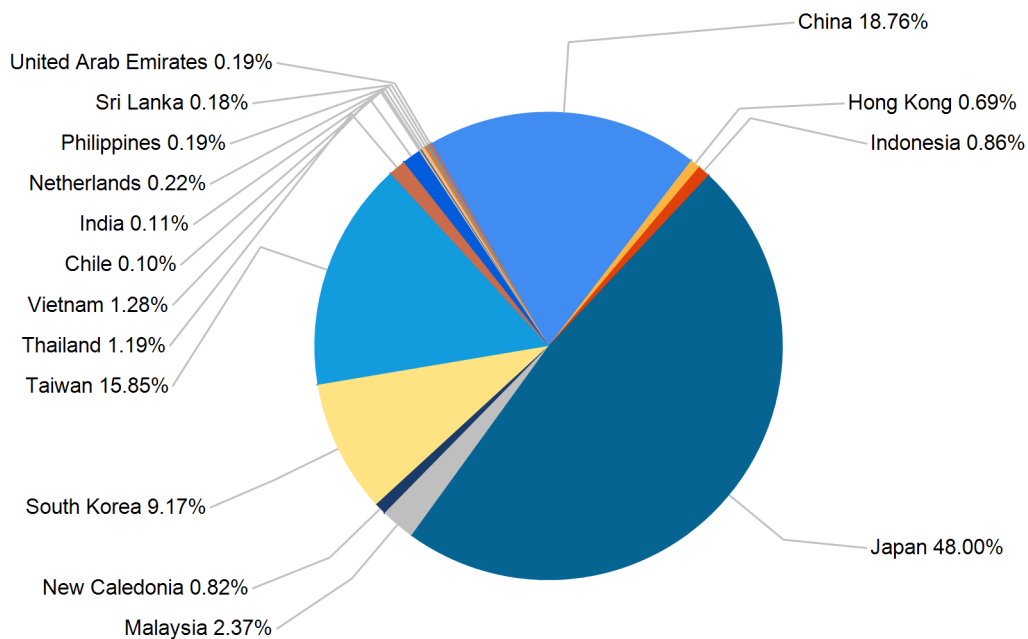

Export Tonnes By Destination

August 2019

Export Tonnes By Destination

YTD 2019

Destination data is sourced from Newcastle Port Corporation.

Export Tonnes By Coal Type

Dissection by Shipment Size