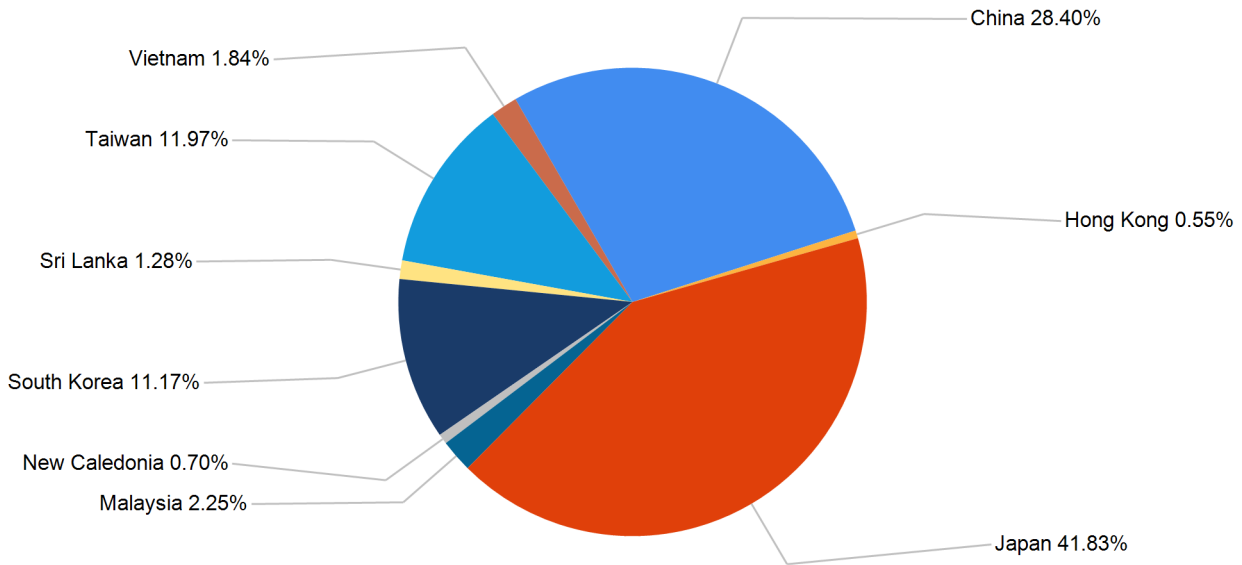

Export Tonnes By Destination

July 2019

Export Tonnes By Destination

YTD 2019

Destination data is sourced from Newcastle Port Corporation.

Export Tonnes By Coal Type

Dissection by Shipment Size