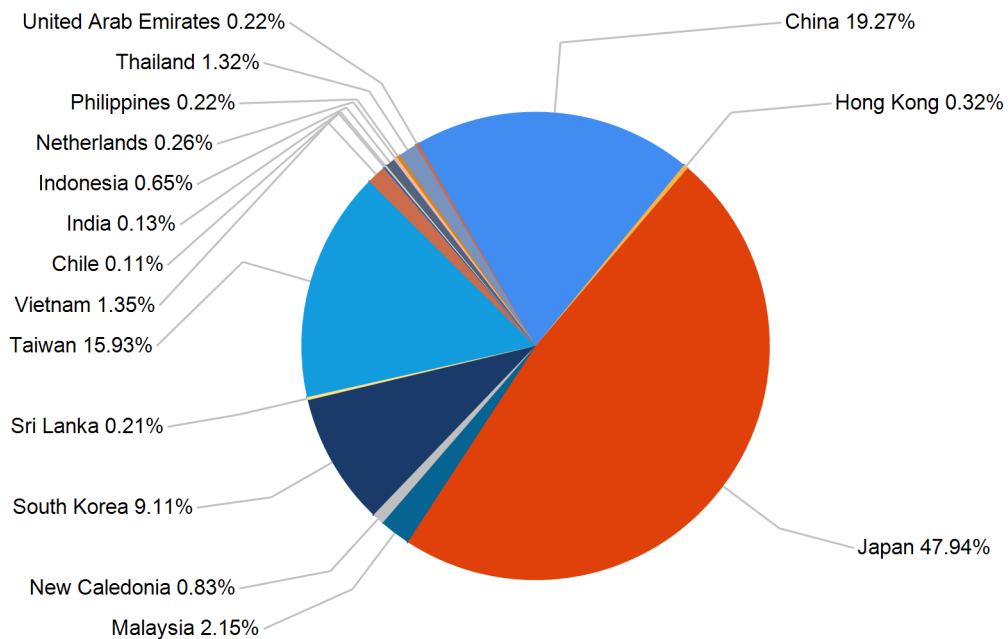

Export Tonnes By Destination

July 2019

Export Tonnes By Destination

YTD 2019

Destination data is sourced from Newcastle Port Corporation.

Export Tonnes By Coal Type

Dissection by Shipment Size