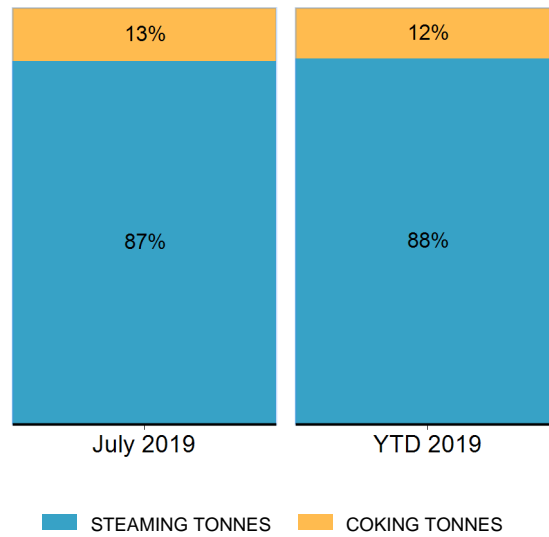

Export Tonnes By Destination

July 2019

Export Tonnes By Destination

YTD 2019

Destination data is sourced from Newcastle Port Corporation.

Export Tonnes By Coal Type

Dissection by Shipment Size