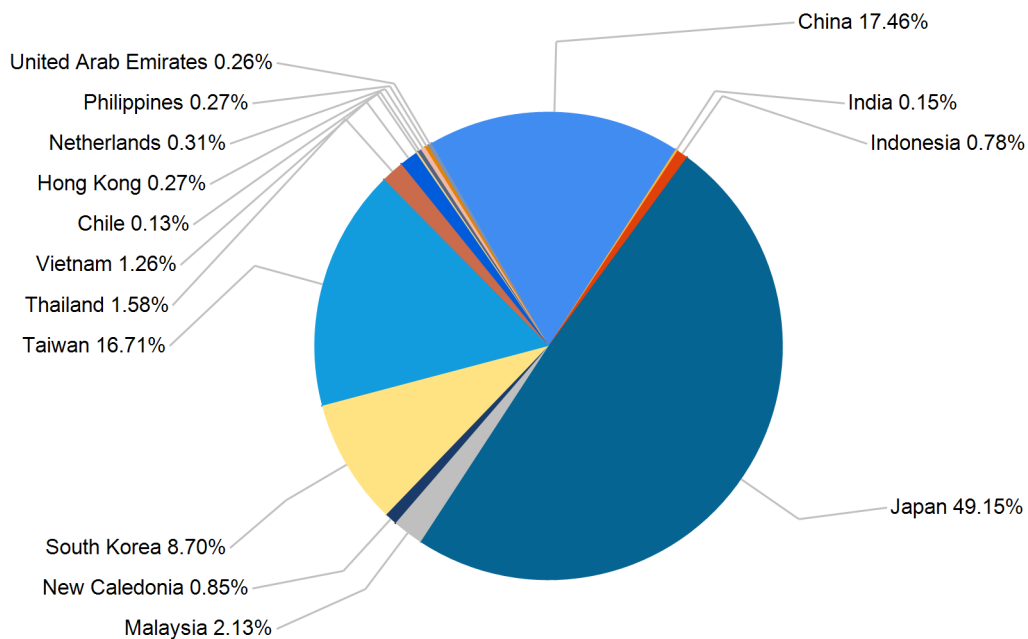

## Export Tonnes By Destination

June 2019

## Export Tonnes By Destination

YTD 2019

Destination data is sourced from Newcastle Port Corporation.

## Dissection by Shipment Size