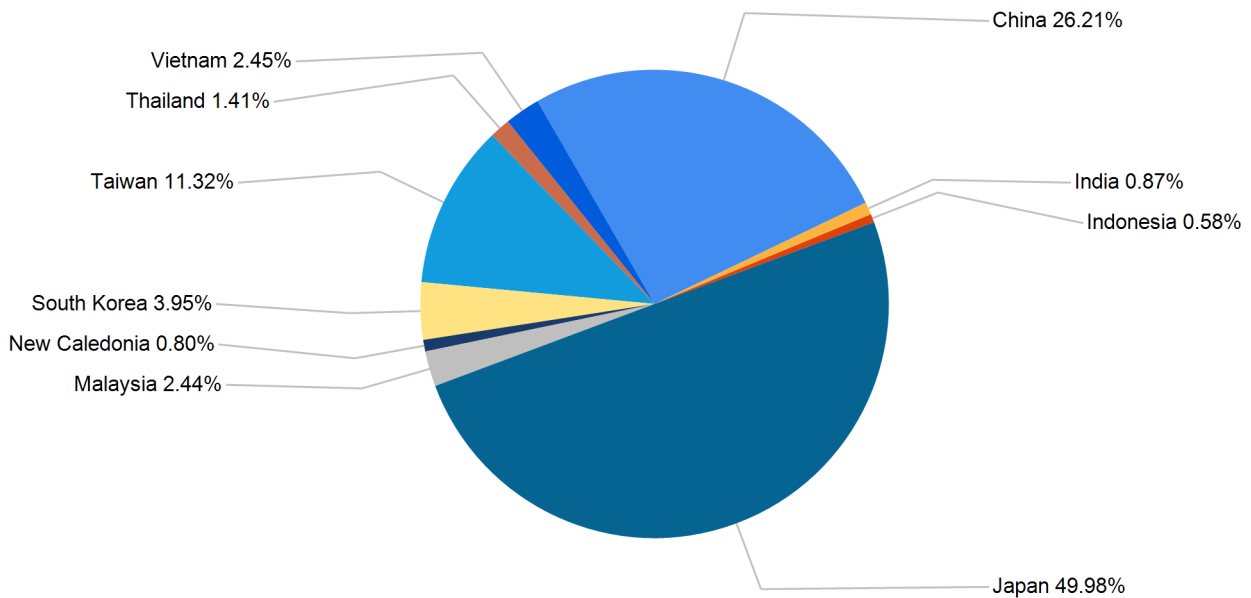

## Export Tonnes By Destination

June 2019

## Export Tonnes By Destination

YTD 2019

Destination data is sourced from Newcastle Port Corporation.

## Dissection by Shipment Size