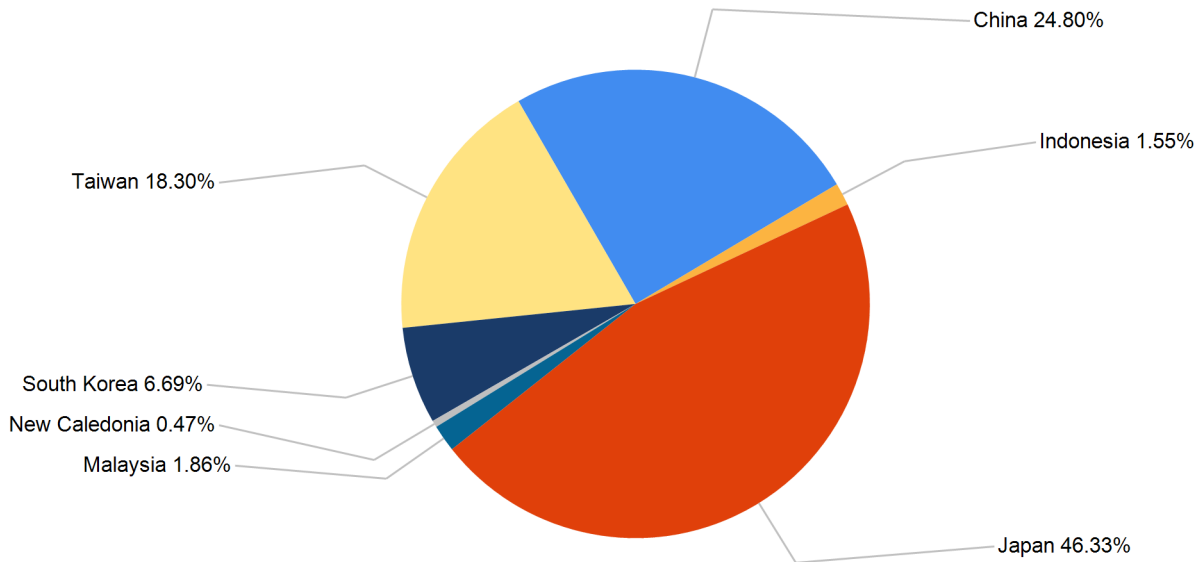

Export Tonnes By Destination

May 2019

Export Tonnes By Destination

YTD 2019

Destination data is sourced from Newcastle Port Corporation.

Export Tonnes By Coal Type

Dissection by Shipment Size