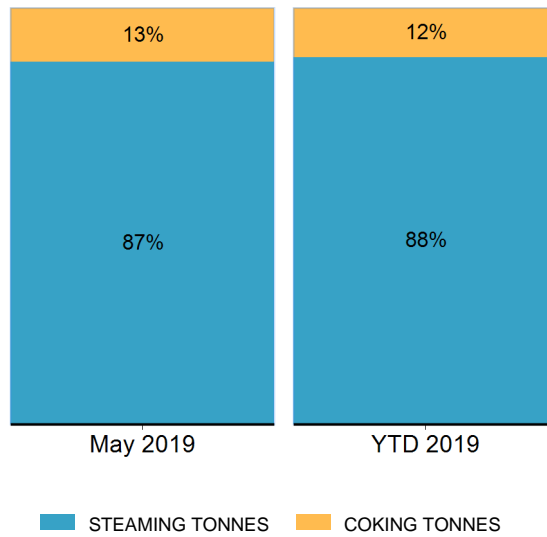

Export Tonnes By Destination

May 2019

Export Tonnes By Destination

YTD 2019

Destination data is sourced from Newcastle Port Corporation.

Export Tonnes By Coal Type

Dissection by Shipment Size