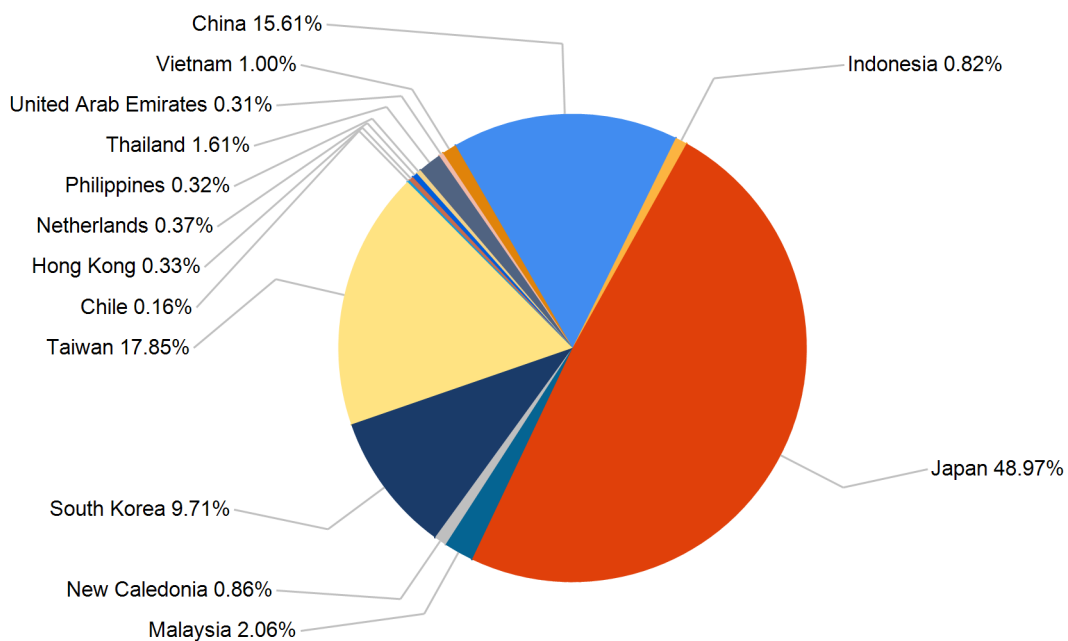

Export Tonnes By Destination

May 2019

Export Tonnes By Destination

YTD 2019

Destination data is sourced from Newcastle Port Corporation.

Export Tonnes By Coal Type

Dissection by Shipment Size