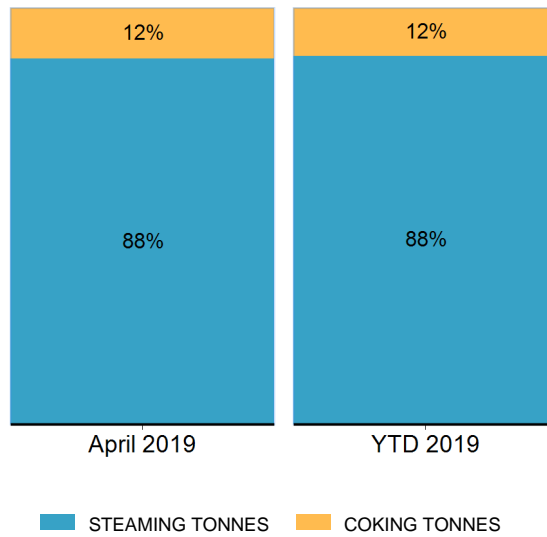

Export Tonnes By Coal Type