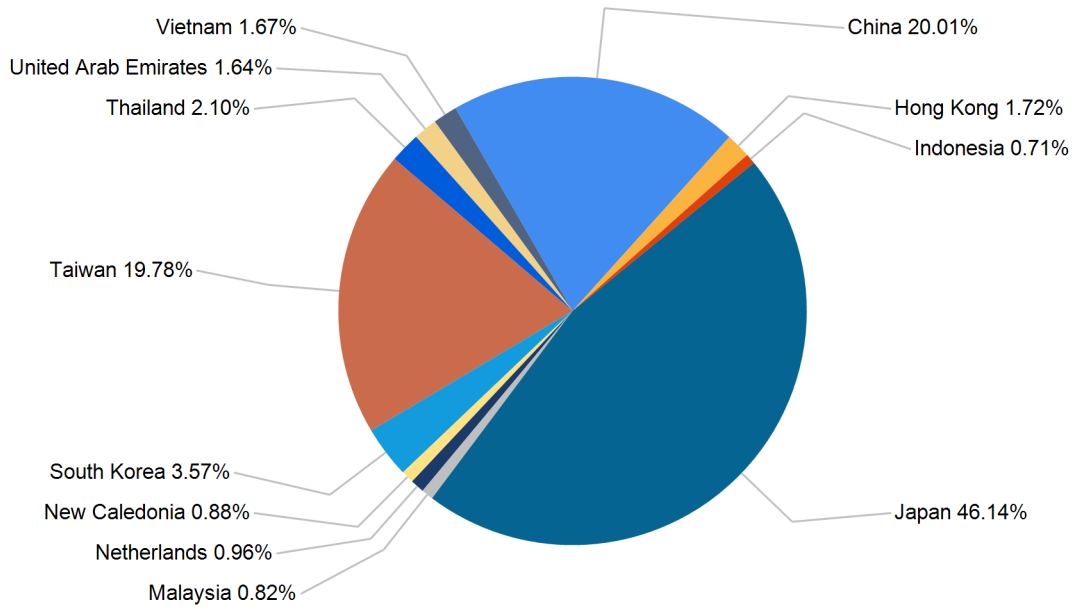

## Export Tonnes By Destination

April 2019

## Export Tonnes By Destination

YTD 2019

Destination data is sourced from Newcastle Port Corporation.

## Dissection by Shipment Size