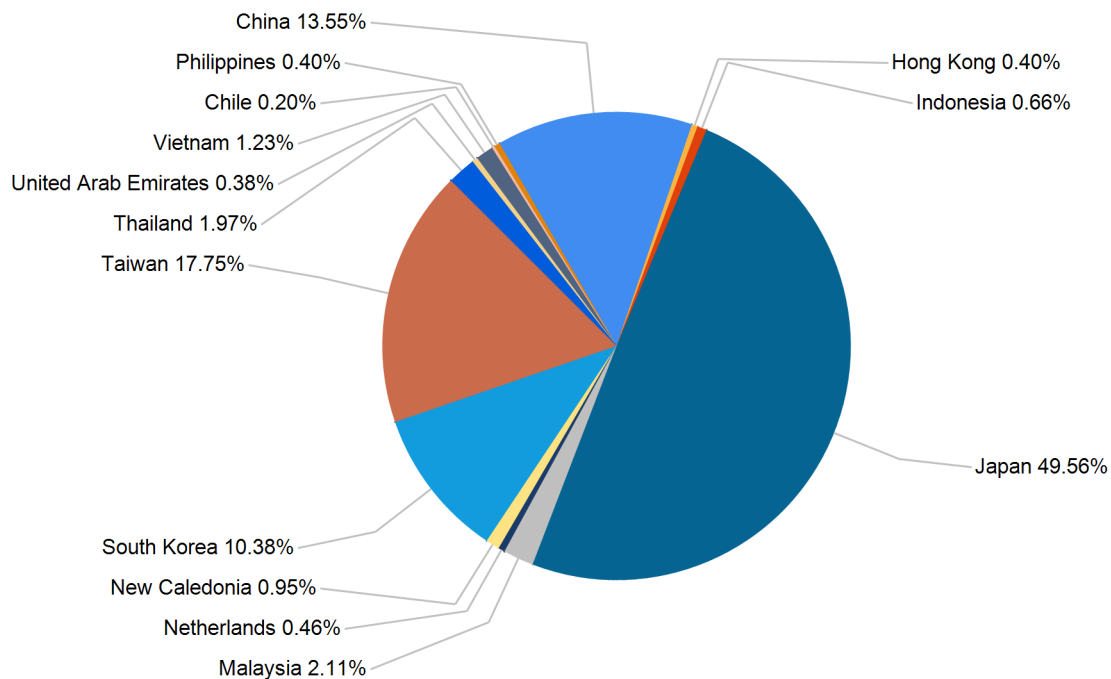

## Export Tonnes By Destination

April 2019

## Export Tonnes By Destination

YTD 2019

Destination data is sourced from Newcastle Port Corporation.

## Export Tonnes By Coal Type

## Dissection by Shipment Size