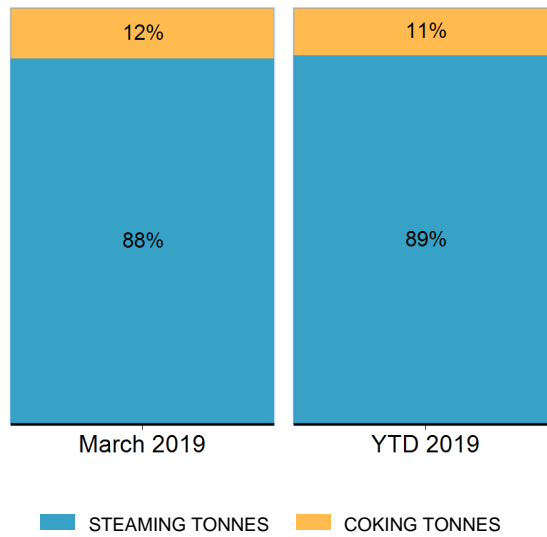

Export Tonnes By Destination

March 2019

Export Tonnes By Destination

YTD 2019

Destination data is sourced from Newcastle Port Corporation.

Export Tonnes By Coal Type

Dissection by Shipment Size