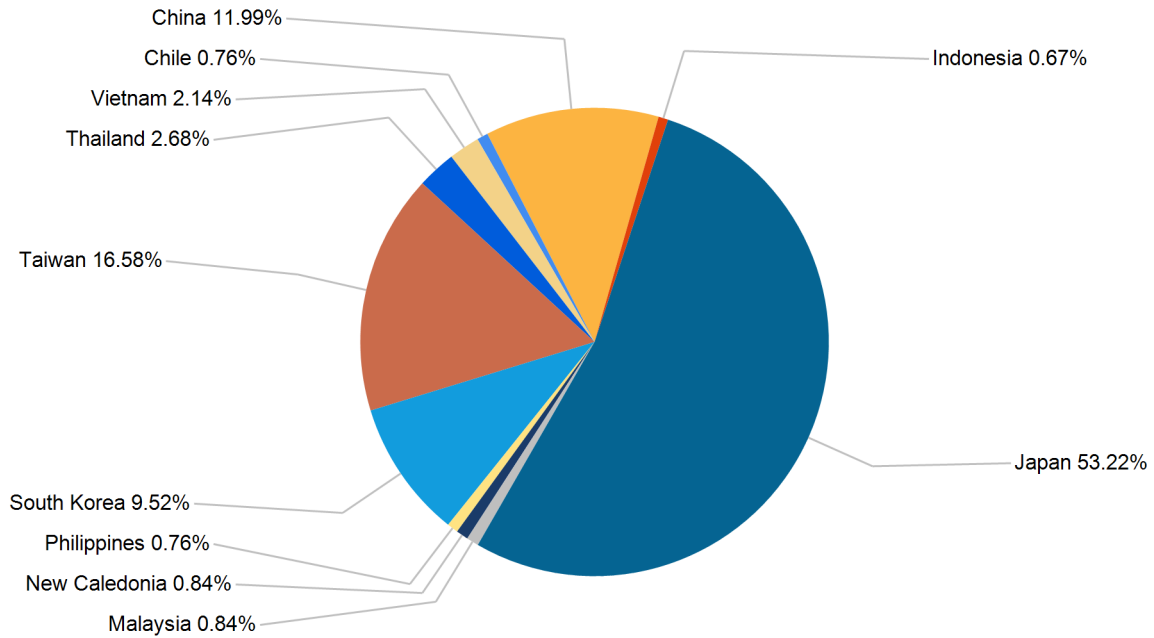

Export Tonnes By Destination

March 2019

Export Tonnes By Destination

YTD 2019

Destination data is sourced from Newcastle Port Corporation.

Export Tonnes By Coal Type

Dissection by Shipment Size