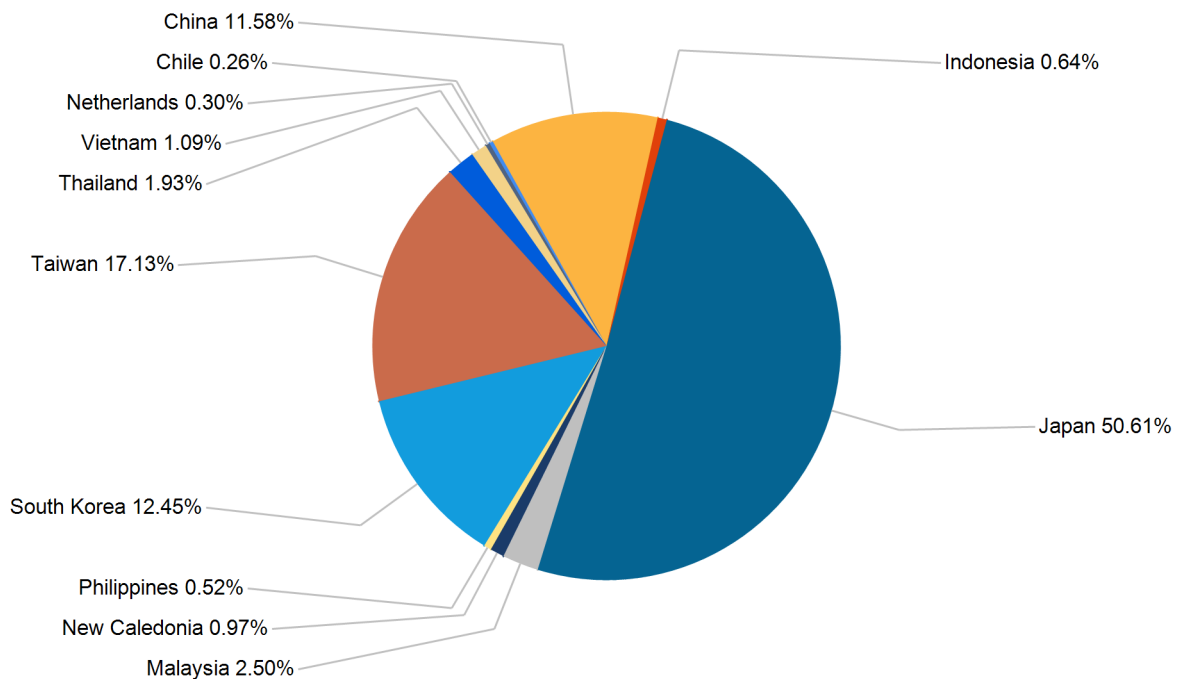

Export Tonnes By Destination

March 2019

Export Tonnes By Destination

YTD 2019

Destination data is sourced from Newcastle Port Corporation.

Export Tonnes By Coal Type

Dissection by Shipment Size