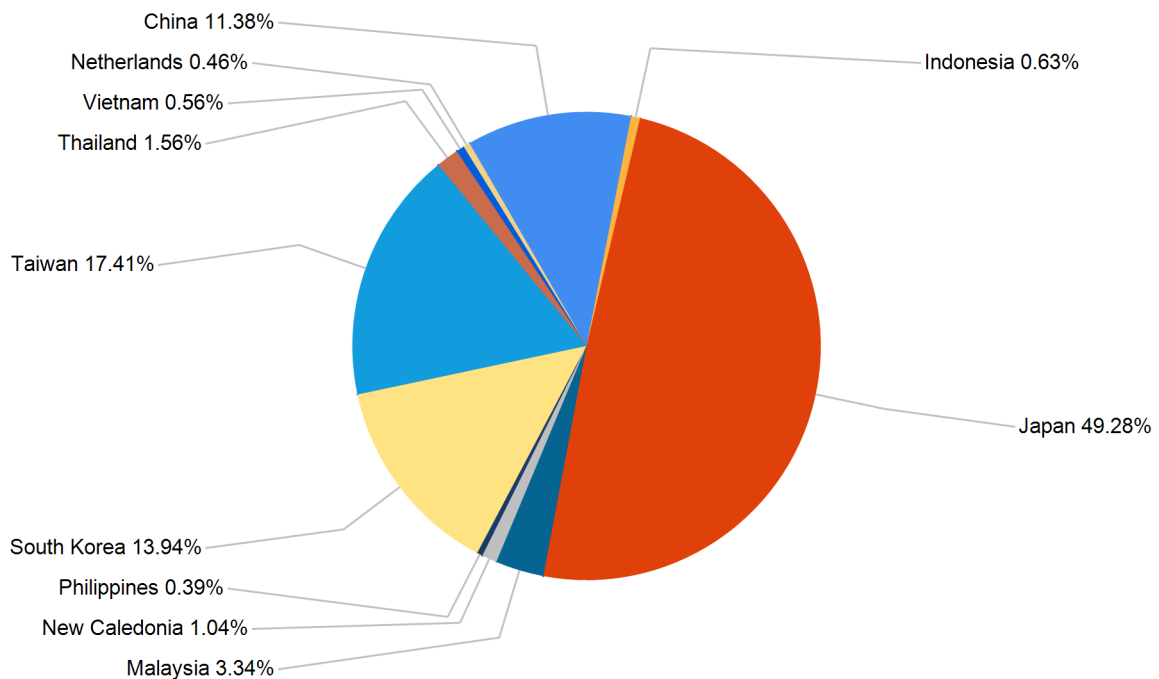

## Export Tonnes By Destination

February 2019

## Export Tonnes By Destination

YTD 2019

Destination data is sourced from Newcastle Port Corporation.

## Dissection by Shipment Size