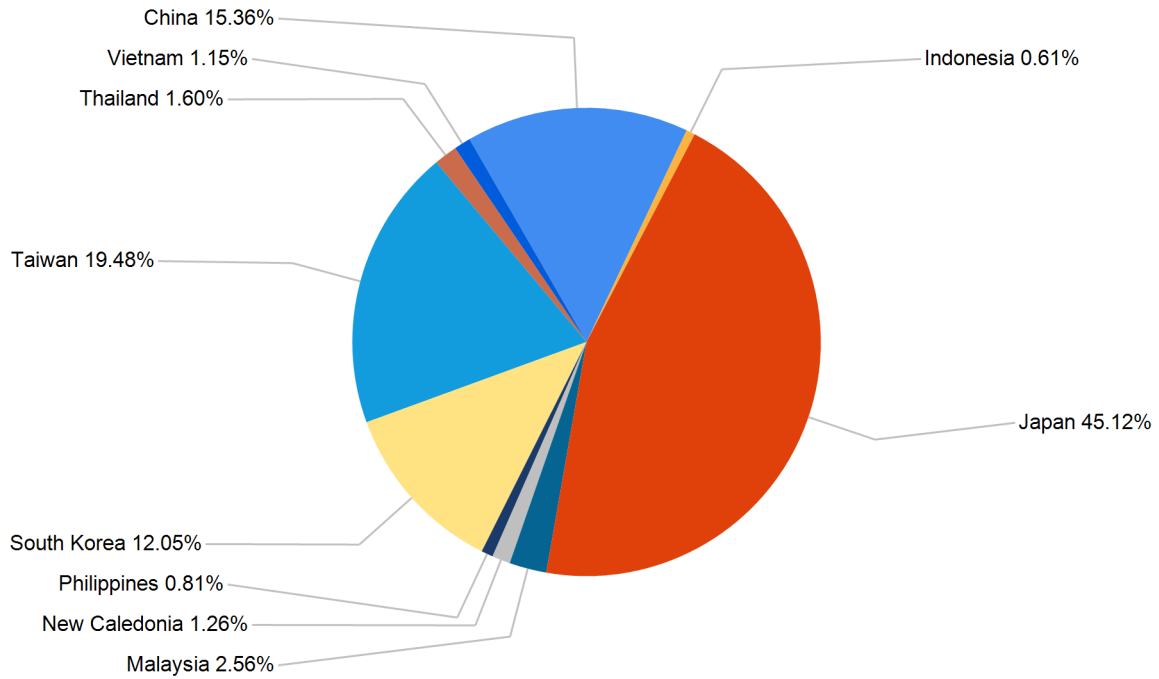

## Export Tonnes By Destination

February 2019

## Export Tonnes By Destination

YTD 2019

Destination data is sourced from Newcastle Port Corporation.

## Export Tonnes By Coal Type

## Dissection by Shipment Size