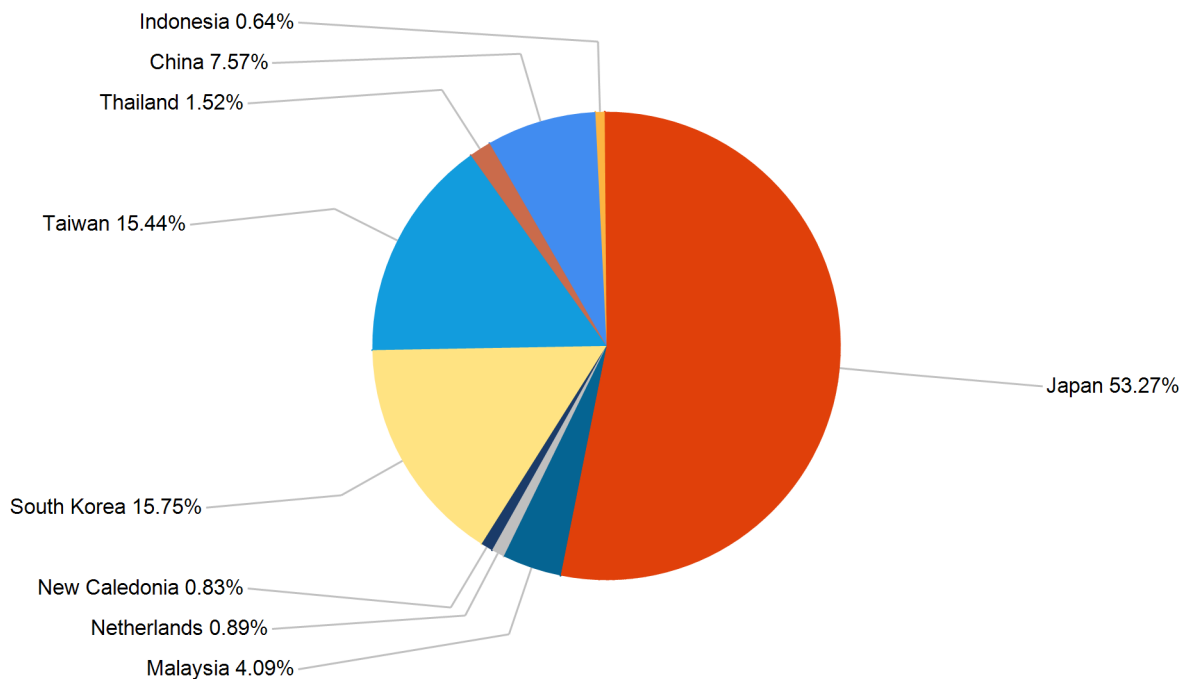

Export Tonnes By Destination

January 2019

Export Tonnes By Destination

YTD 2019

Destination data is sourced from Newcastle Port Corporation.

Export Tonnes By Coal Type

Dissection by Shipment Size