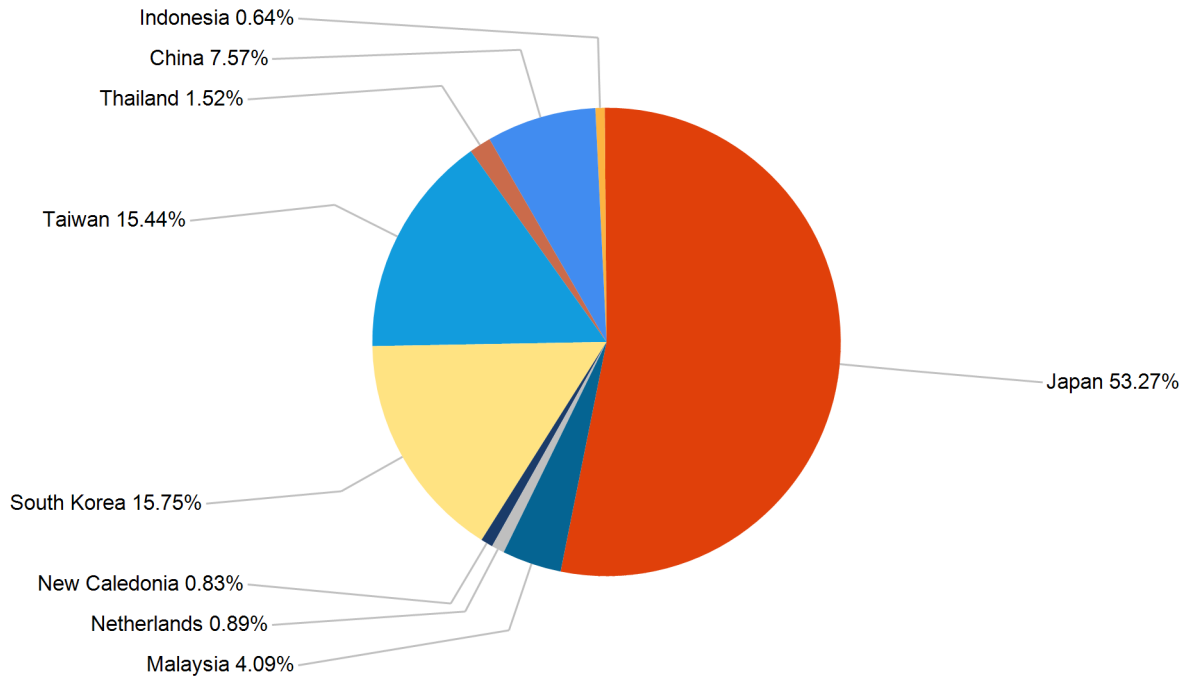

Export Tonnes By Destination

January 2019

Export Tonnes By Destination

YTD 2019

Destination data is sourced from Newcastle Port Corporation.

Export Tonnes By Coal Type

Dissection by Shipment Size