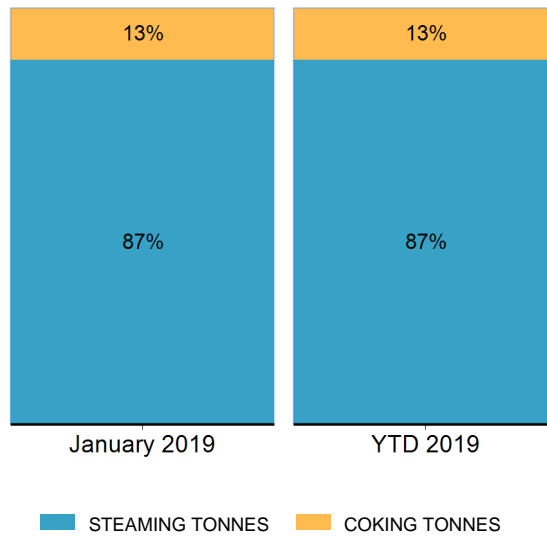

Export Tonnes By Destination

January 2019

Export Tonnes By Destination

YTD 2019

Destination data is sourced from Newcastle Port Corporation.

Export Tonnes By Coal Type

Dissection by Shipment Size