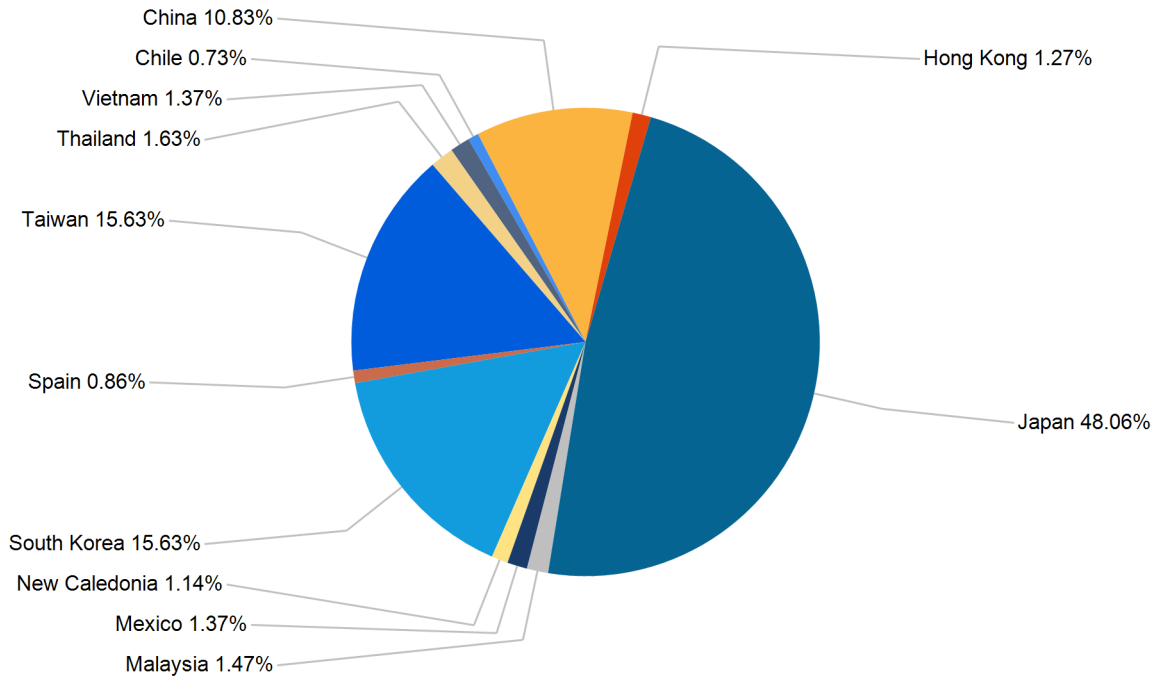

## Export Tonnes By Destination

December 2018

## Export Tonnes By Destination

YTD 2018

Destination data is sourced from Newcastle Port Corporation.

## Dissection by Shipment Size