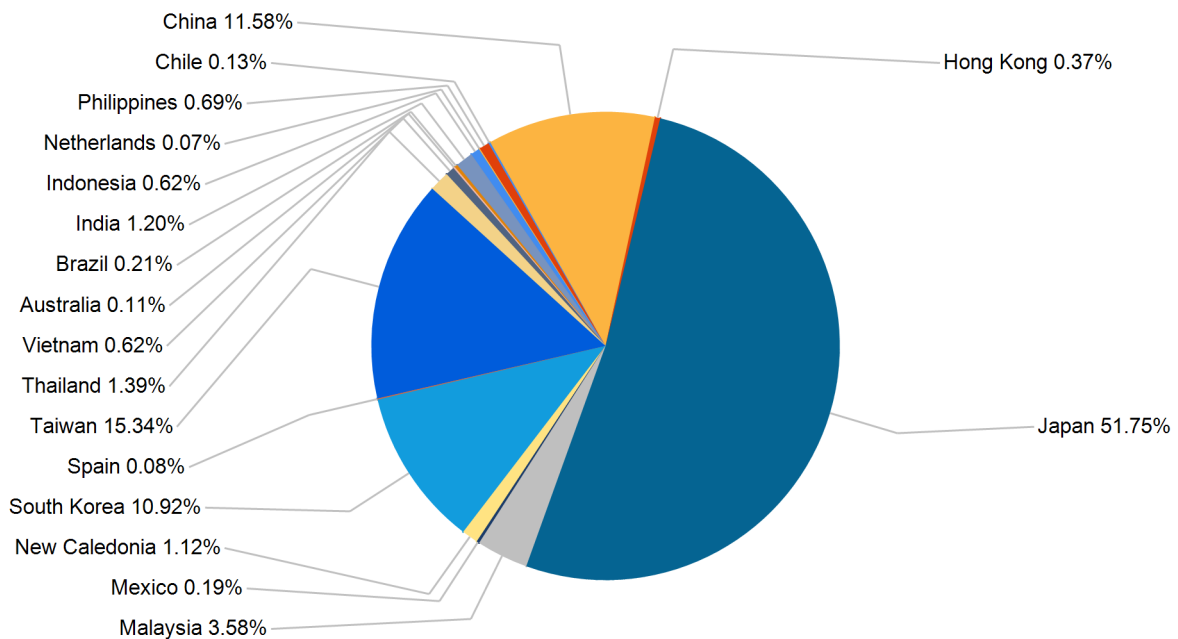

## Export Tonnes By Destination

December 2018

## Export Tonnes By Destination

YTD 2018

Destination data is sourced from Newcastle Port Corporation.

## Dissection by Shipment Size