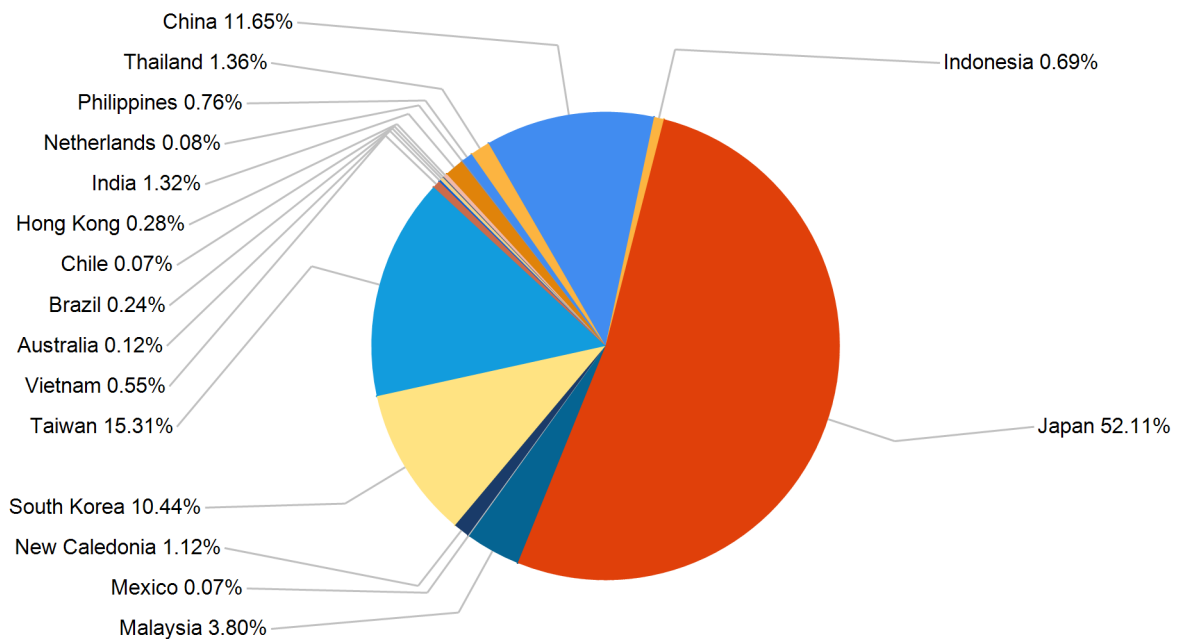

## Export Tonnes By Destination

November 2018

## Export Tonnes By Destination

YTD 2018

Destination data is sourced from Newcastle Port Corporation.

## Dissection by Shipment Size