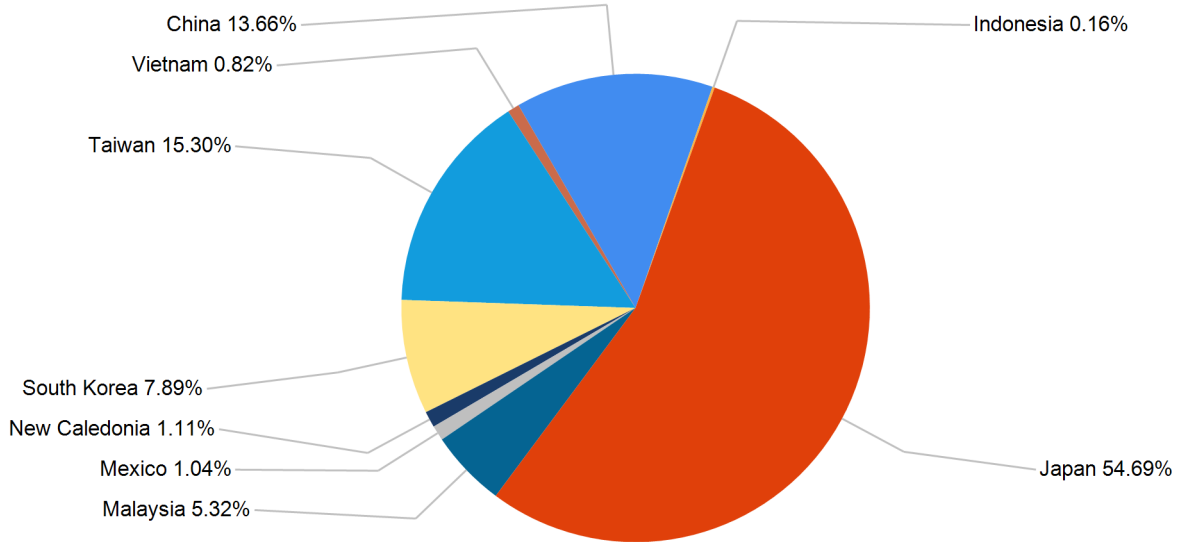

## Export Tonnes By Destination

November 2018

## Export Tonnes By Destination

YTD 2018

Destination data is sourced from Newcastle Port Corporation.

## Dissection by Shipment Size