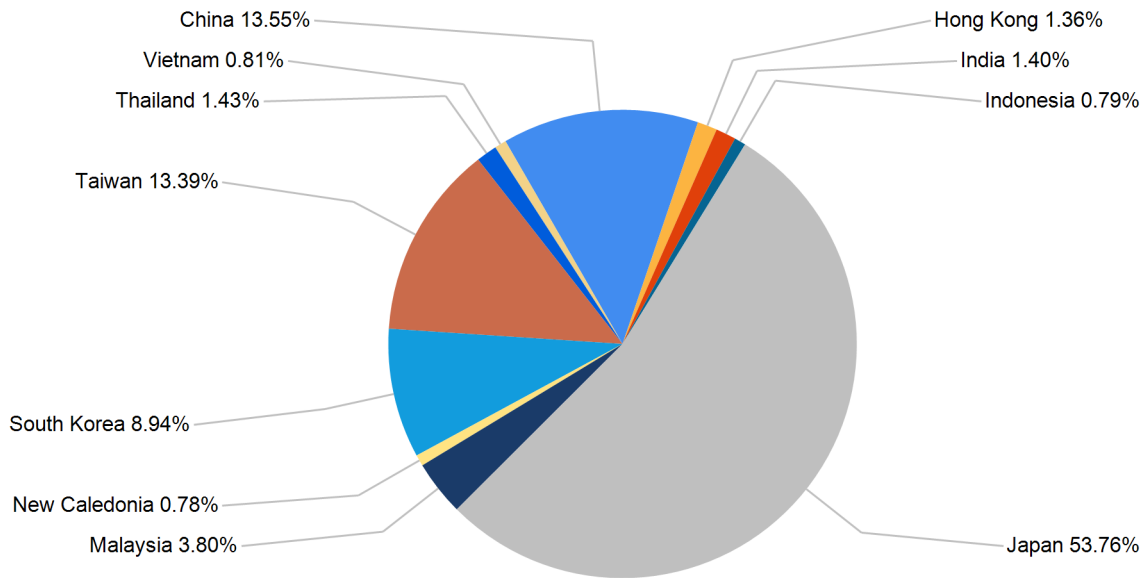

Export Tonnes By Destination

October 2018

Export Tonnes By Destination

YTD 2018

Destination data is sourced from Newcastle Port Corporation.

Export Tonnes By Coal Type

Dissection by Shipment Size