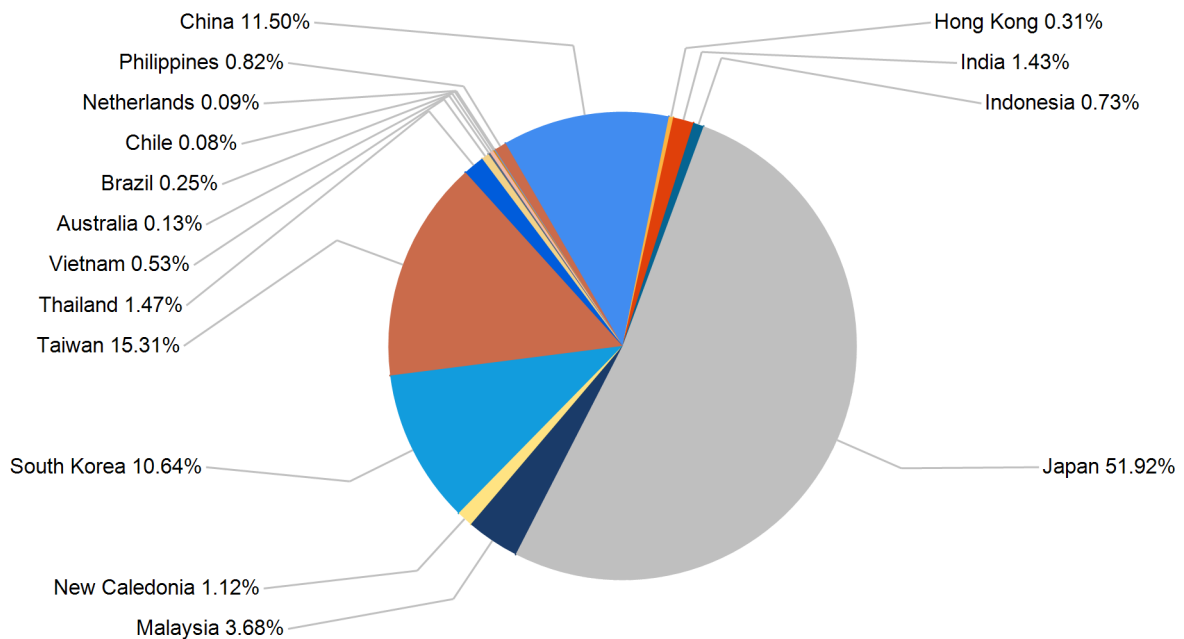

Export Tonnes By Destination

October 2018

Export Tonnes By Destination

YTD 2018

Destination data is sourced from Newcastle Port Corporation.

Export Tonnes By Coal Type

Dissection by Shipment Size