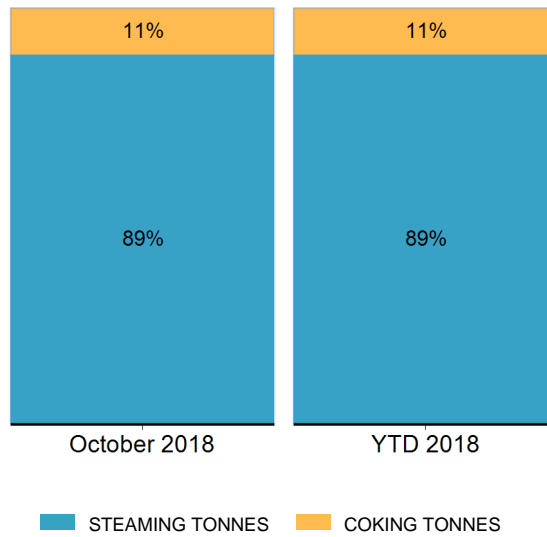

Export Tonnes By Destination

October 2018

Export Tonnes By Destination

YTD 2018

Destination data is sourced from Newcastle Port Corporation.

Export Tonnes By Coal Type

Dissection by Shipment Size