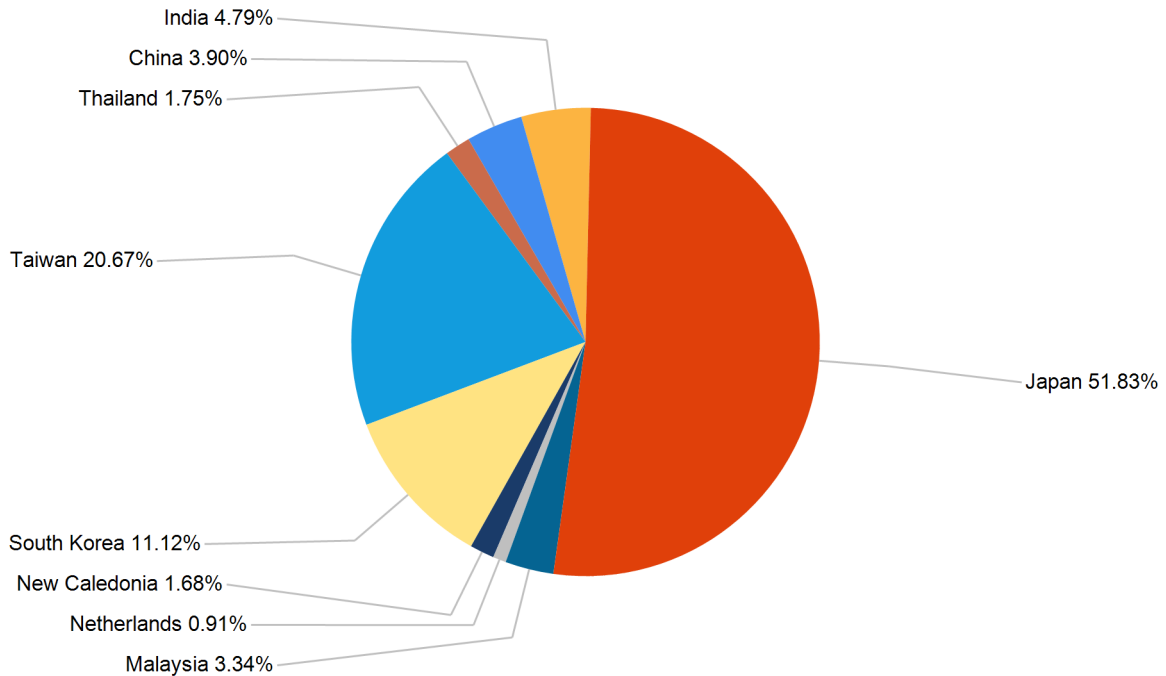

## Export Tonnes By Destination

September 2018

## Export Tonnes By Destination

YTD 2018

Destination data is sourced from Newcastle Port Corporation.

## Export Tonnes By Coal Type

## Dissection by Shipment Size