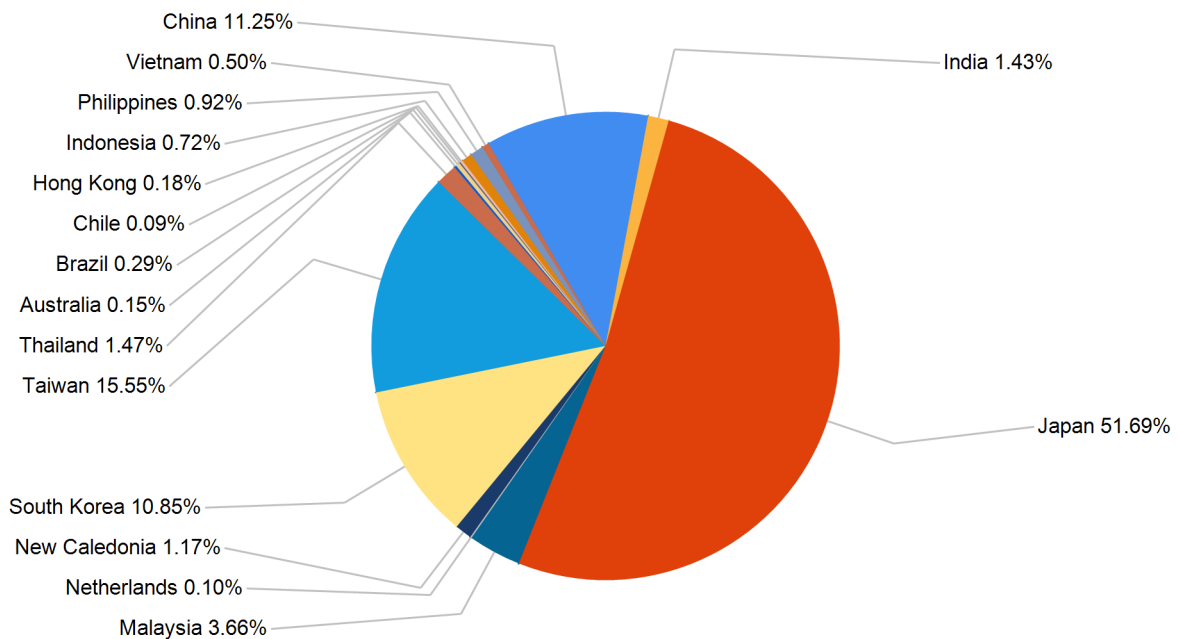

## Export Tonnes By Destination

September 2018

## Export Tonnes By Destination

YTD 2018

Destination data is sourced from Newcastle Port Corporation.

## Dissection by Shipment Size