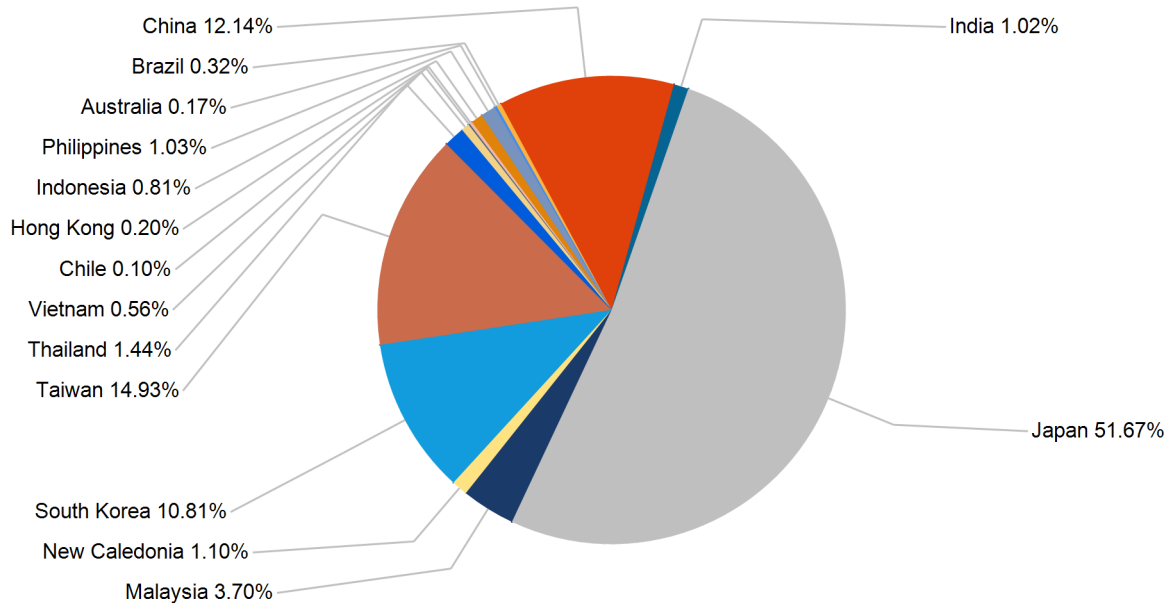

Export Tonnes By Destination

August 2018

Export Tonnes By Destination

YTD 2018

Destination data is sourced from Newcastle Port Corporation.

Export Tonnes By Coal Type

Dissection by Shipment Size