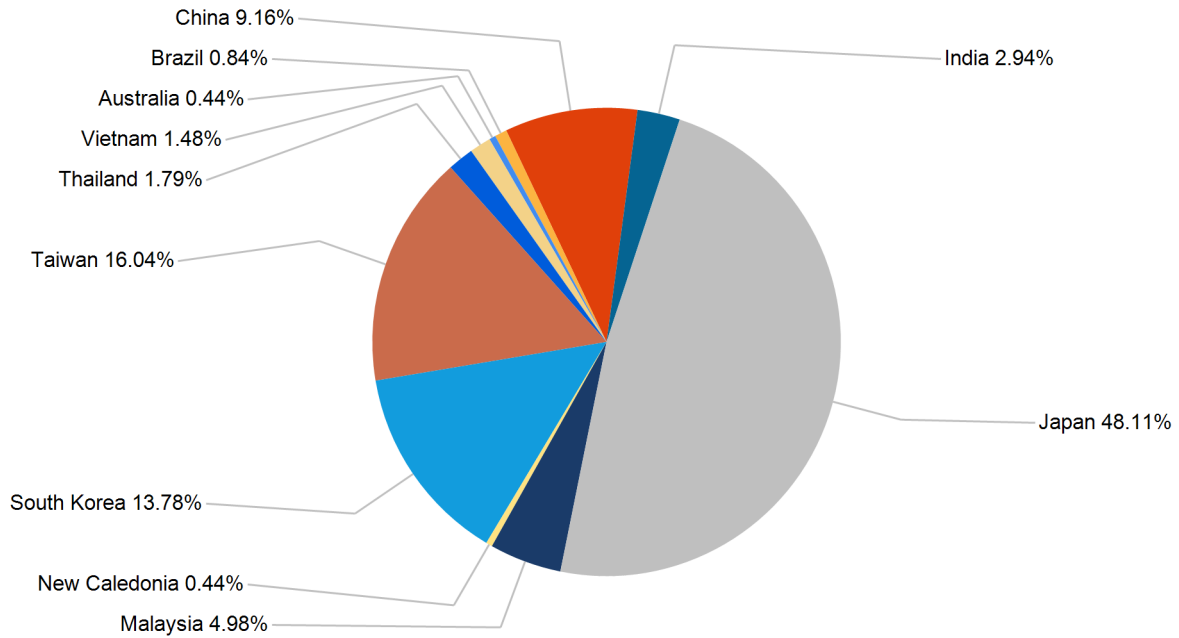

Export Tonnes By Destination

August 2018

Export Tonnes By Destination

YTD 2018

Destination data is sourced from Newcastle Port Corporation.

Export Tonnes By Coal Type

Dissection by Shipment Size