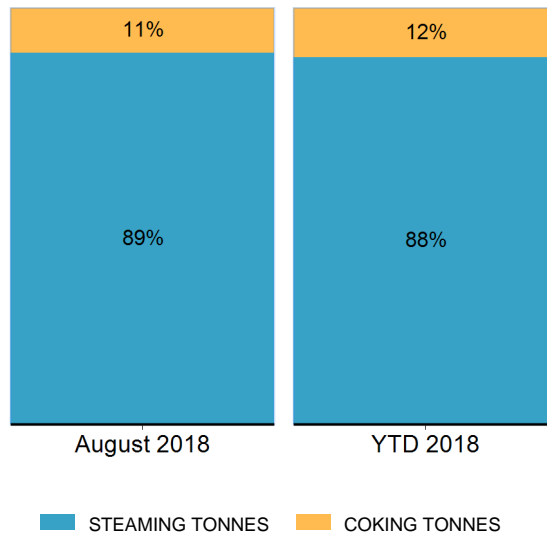

Export Tonnes By Destination

August 2018

Export Tonnes By Destination

YTD 2018

Destination data is sourced from Newcastle Port Corporation.

Export Tonnes By Coal Type

Dissection by Shipment Size