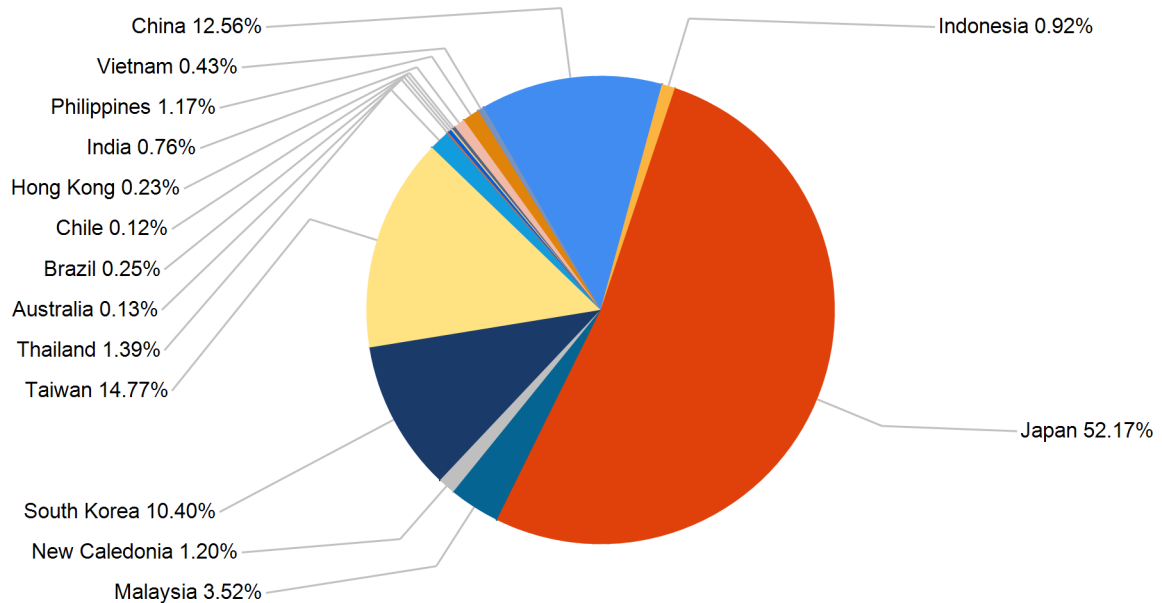

Export Tonnes By Destination

July 2018

Export Tonnes By Destination

YTD 2018

Destination data is sourced from Newcastle Port Corporation.

Export Tonnes By Coal Type

Dissection by Shipment Size