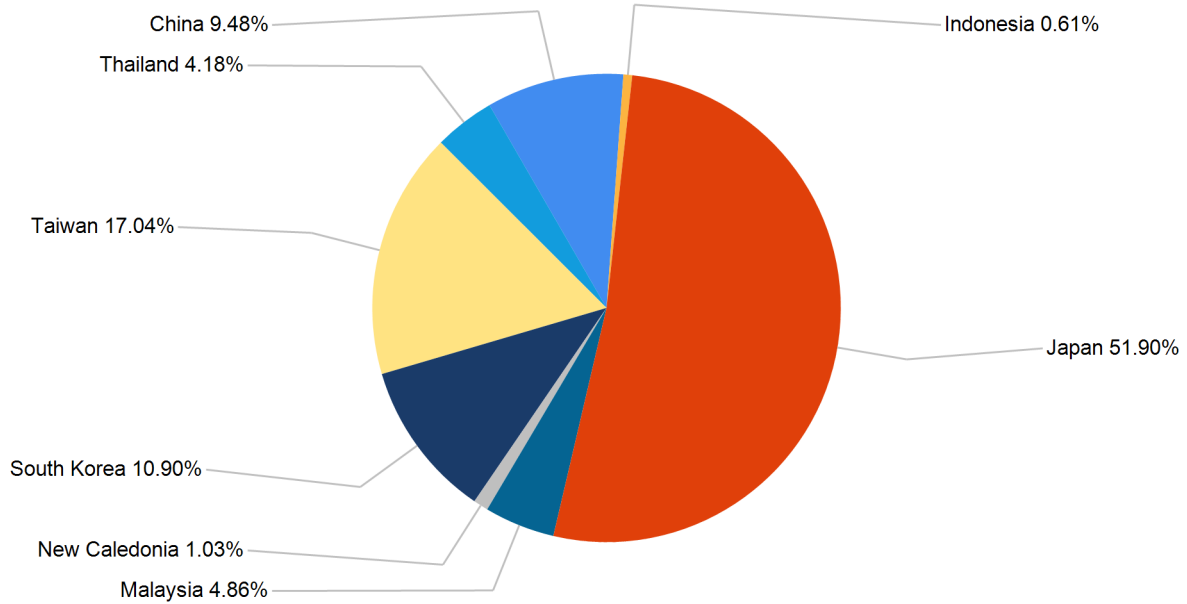

Export Tonnes By Destination

July 2018

Export Tonnes By Destination

YTD 2018

Destination data is sourced from Newcastle Port Corporation.

Export Tonnes By Coal Type

Dissection by Shipment Size