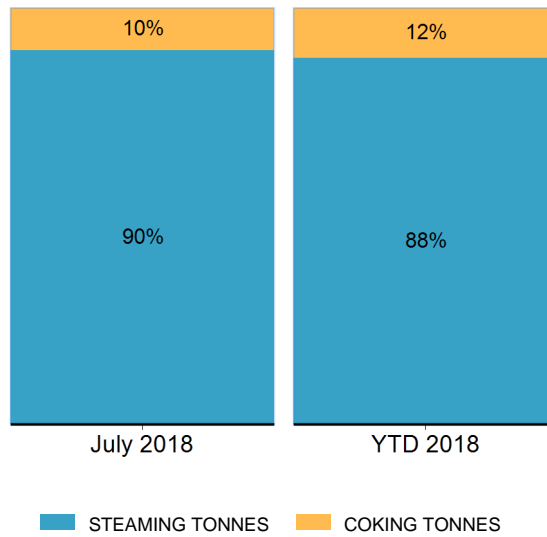

Export Tonnes By Destination

July 2018

Export Tonnes By Destination

YTD 2018

Destination data is sourced from Newcastle Port Corporation.

Export Tonnes By Coal Type

Dissection by Shipment Size