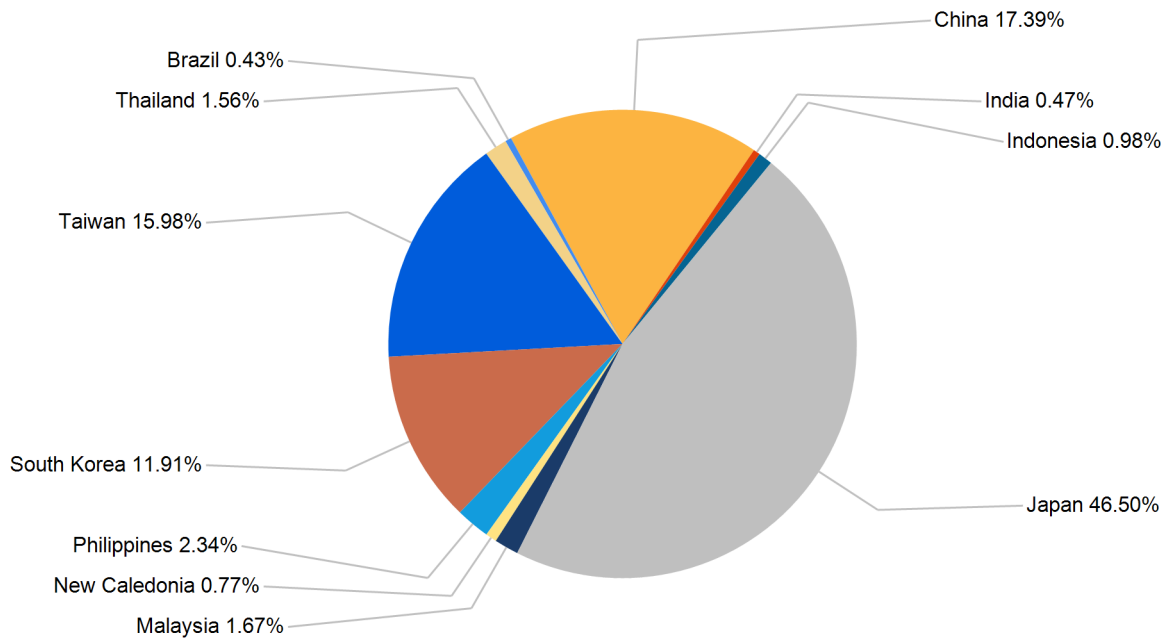

Export Tonnes By Destination

June 2018

Export Tonnes By Destination

YTD 2018

Destination data is sourced from Newcastle Port Corporation.

Export Tonnes By Coal Type

Dissection by Shipment Size