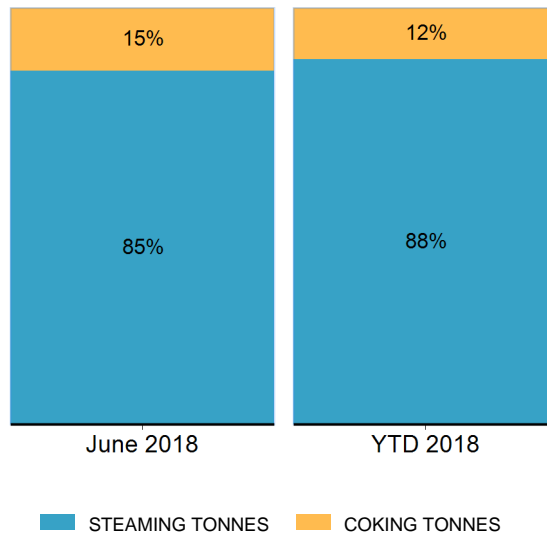

Export Tonnes By Destination

June 2018

Export Tonnes By Destination

YTD 2018

Destination data is sourced from Newcastle Port Corporation.

Export Tonnes By Coal Type

Dissection by Shipment Size