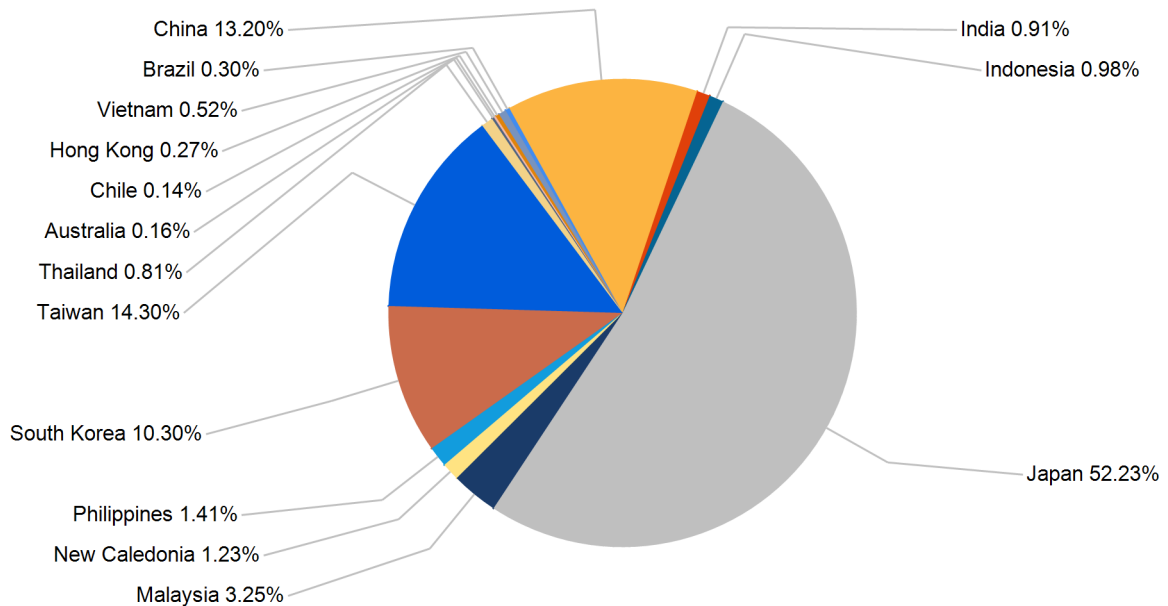

Export Tonnes By Destination

June 2018

Export Tonnes By Destination

YTD 2018

Destination data is sourced from Newcastle Port Corporation.

Export Tonnes By Coal Type

Dissection by Shipment Size