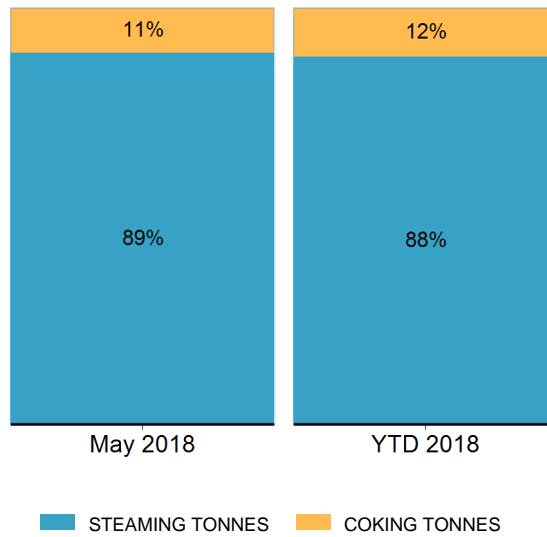

Export Tonnes By Destination

May 2018

Export Tonnes By Destination

YTD 2018

Destination data is sourced from Newcastle Port Corporation.

Export Tonnes By Coal Type

Dissection by Shipment Size