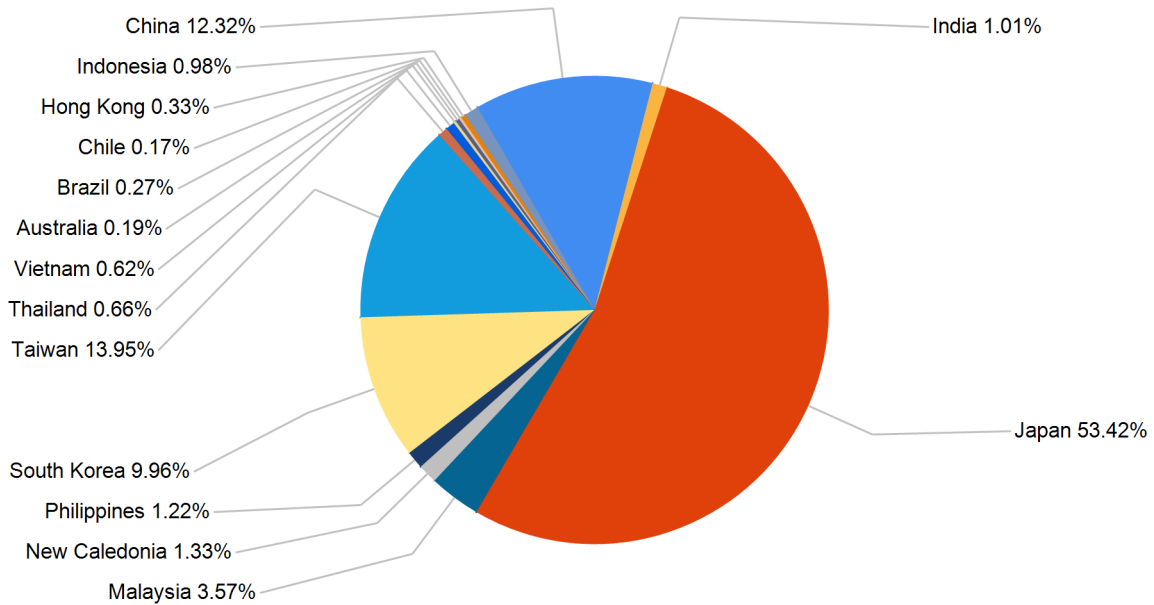

Export Tonnes By Destination

May 2018

Export Tonnes By Destination

YTD 2018

Destination data is sourced from Newcastle Port Corporation.

Export Tonnes By Coal Type

Dissection by Shipment Size