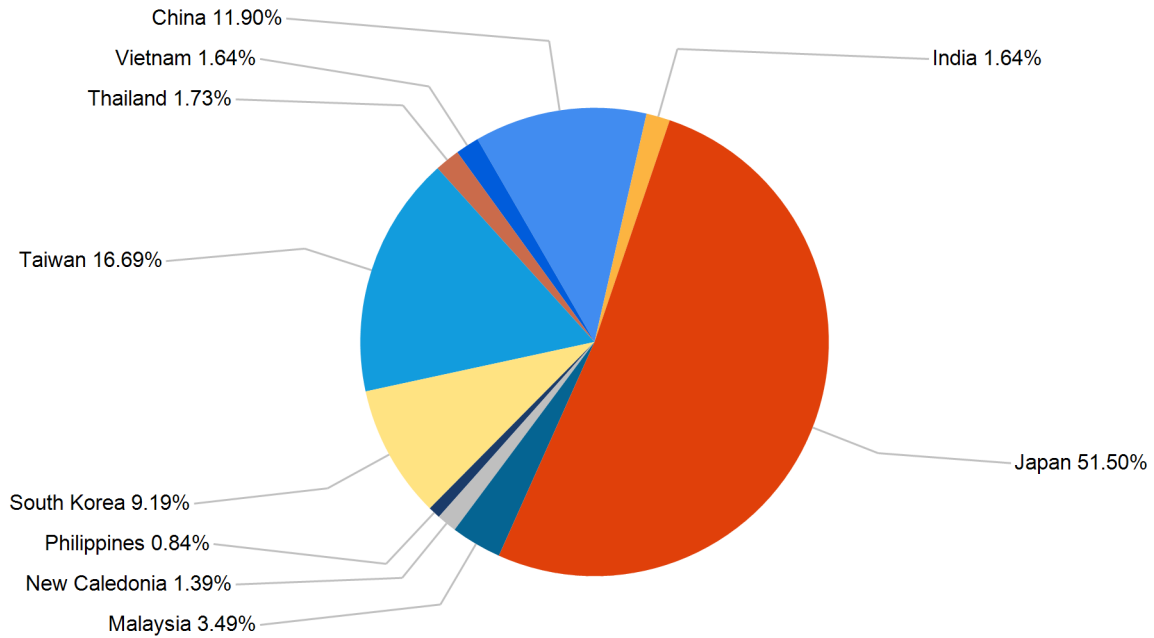

Export Tonnes By Destination

May 2018

Export Tonnes By Destination

YTD 2018

Destination data is sourced from Newcastle Port Corporation.

Export Tonnes By Coal Type

Dissection by Shipment Size