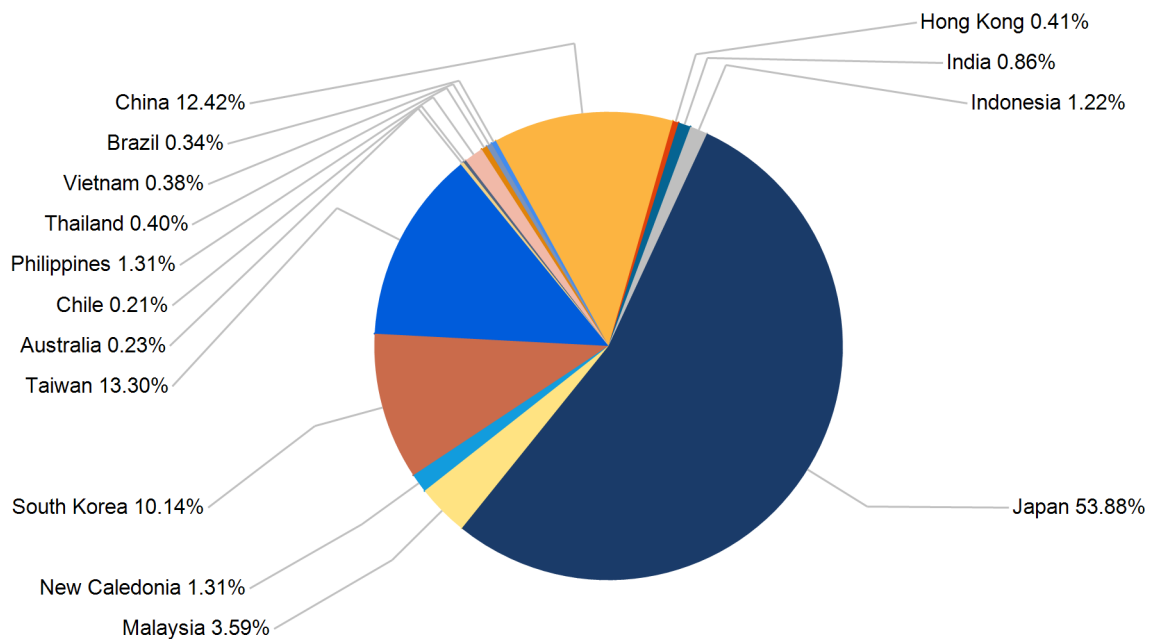

## Export Tonnes By Destination

April 2018

## Export Tonnes By Destination

YTD 2018

Destination data is sourced from Newcastle Port Corporation.

## Dissection by Shipment Size