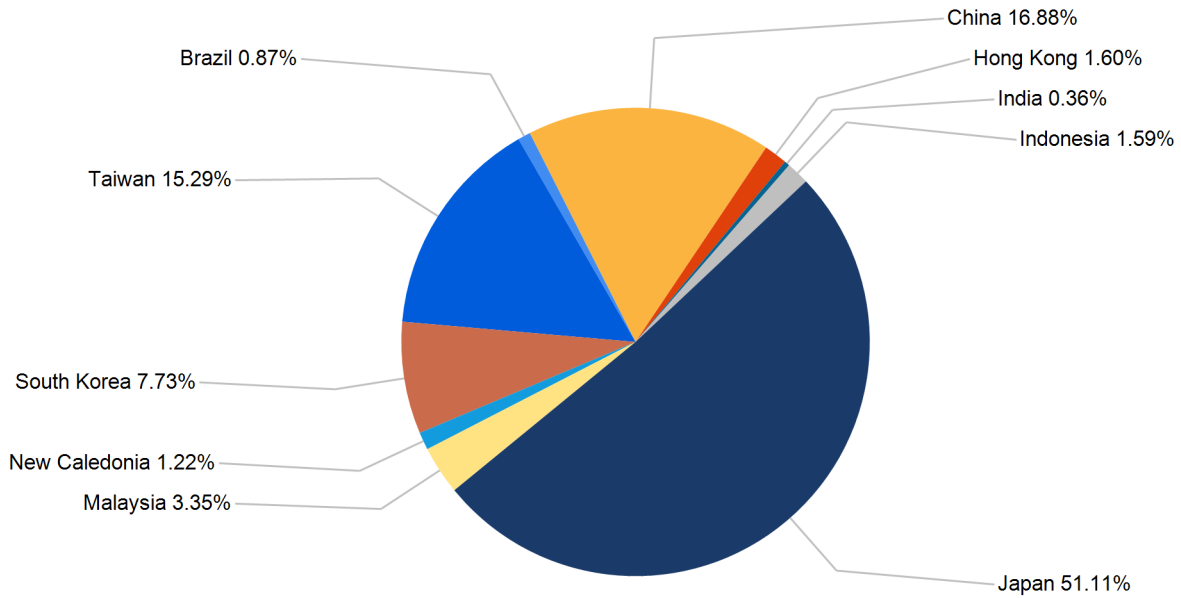

## Export Tonnes By Destination

April 2018

## Export Tonnes By Destination

YTD 2018

Destination data is sourced from Newcastle Port Corporation.

## Dissection by Shipment Size