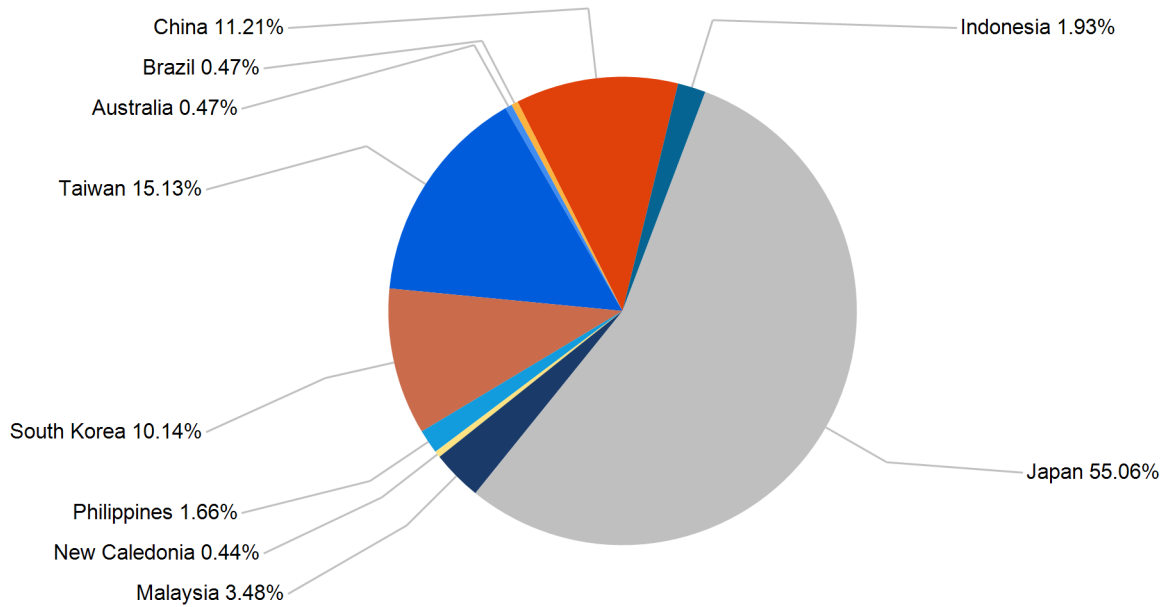

Export Tonnes By Destination

March 2018

Export Tonnes By Destination

YTD 2018

Destination data is sourced from Newcastle Port Corporation.

Export Tonnes By Coal Type

Dissection by Shipment Size