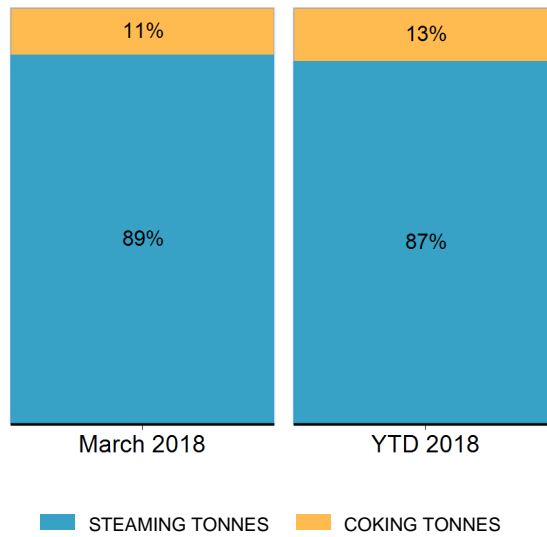

Export Tonnes By Destination

March 2018

Export Tonnes By Destination

YTD 2018

Destination data is sourced from Newcastle Port Corporation.

Export Tonnes By Coal Type

Dissection by Shipment Size