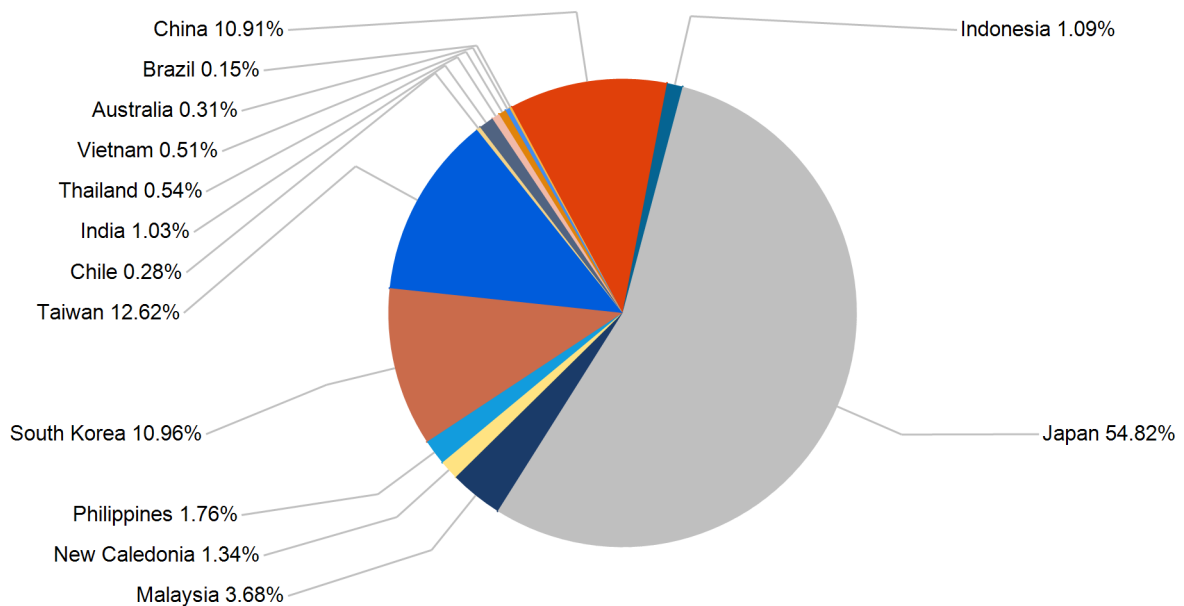

Export Tonnes By Destination

March 2018

Export Tonnes By Destination

YTD 2018

Destination data is sourced from Newcastle Port Corporation.

Export Tonnes By Coal Type

Dissection by Shipment Size