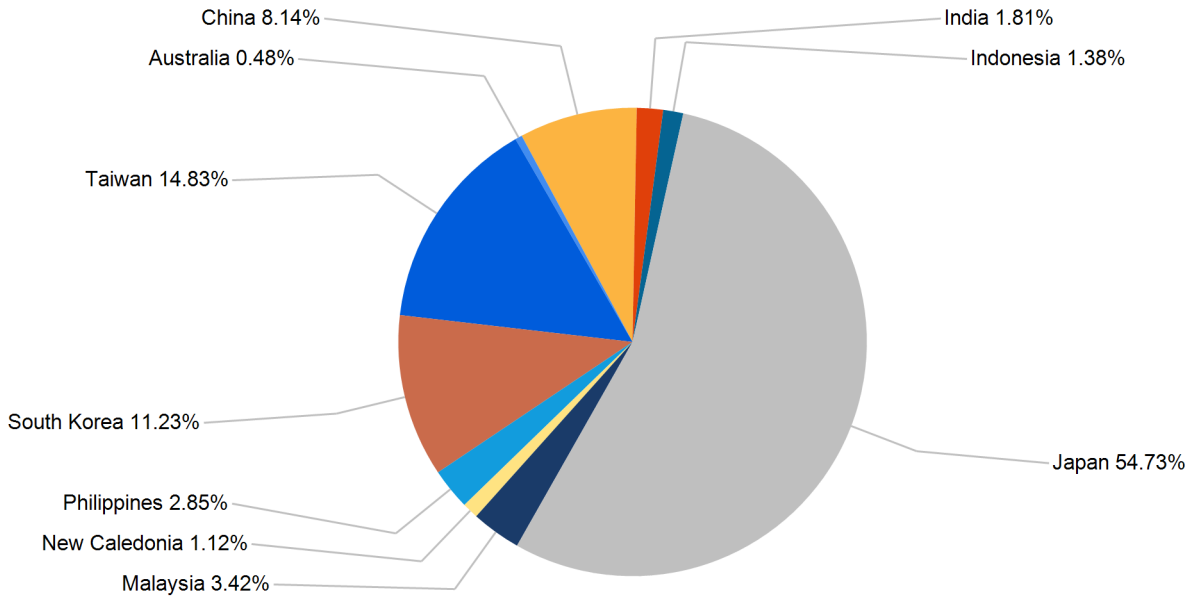

Export Tonnes By Destination

January 2018

Export Tonnes By Destination

YTD 2018

Destination data is sourced from Newcastle Port Corporation.

Export Tonnes By Coal Type

Dissection by Shipment Size