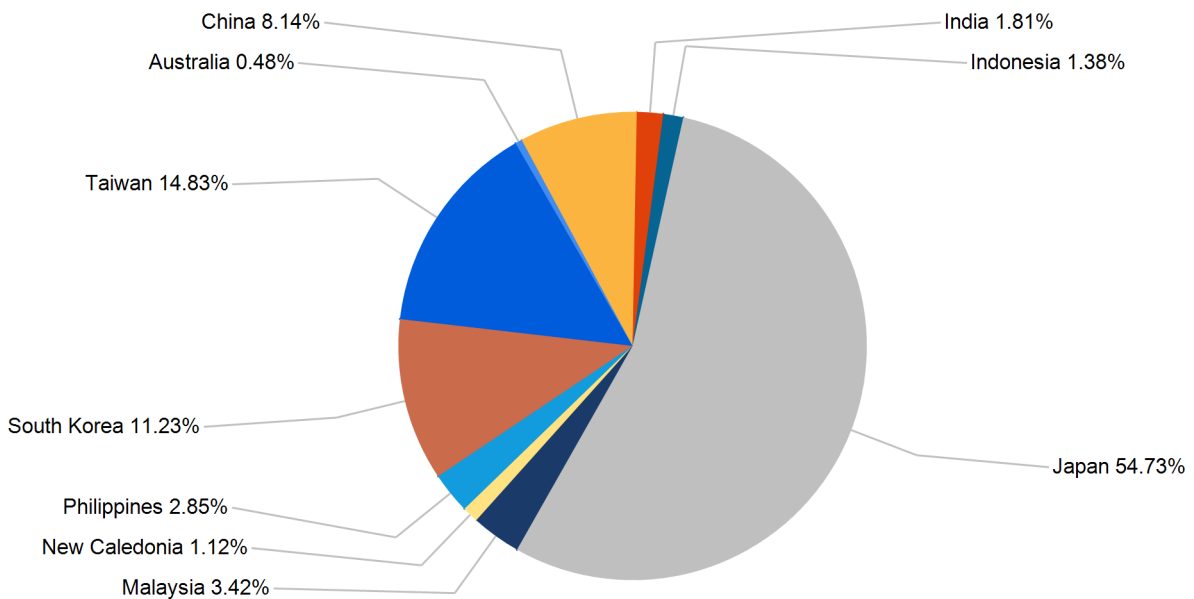

Export Tonnes By Destination

January 2018

Export Tonnes By Destination

YTD 2018

Destination data is sourced from Newcastle Port Corporation.

Export Tonnes By Coal Type

Dissection by Shipment Size