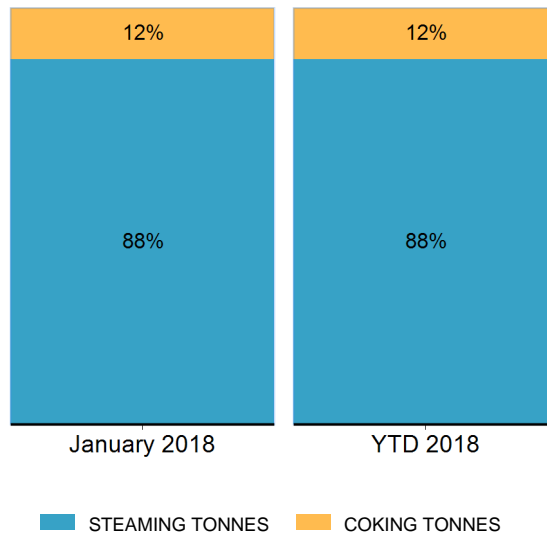

Export Tonnes By Destination

January 2018

Export Tonnes By Destination

YTD 2018

Destination data is sourced from Newcastle Port Corporation.

Export Tonnes By Coal Type

Dissection by Shipment Size