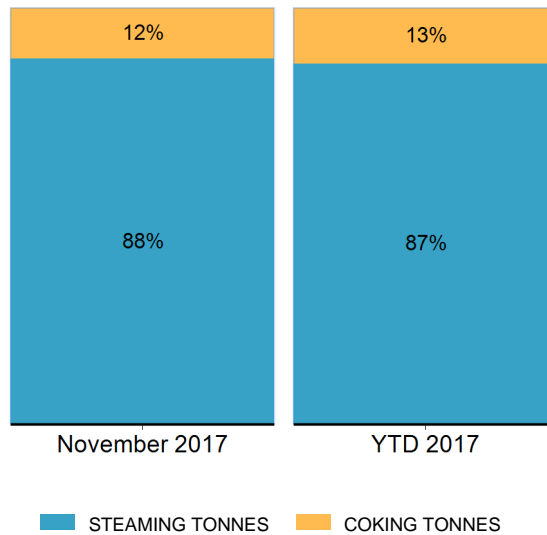

Export Tonnes By Destination

November 2017

Export Tonnes By Destination

YTD 2017

Destination data is sourced from Newcastle Port Corporation.

Export Tonnes By Coal Type

Dissection by Shipment Size