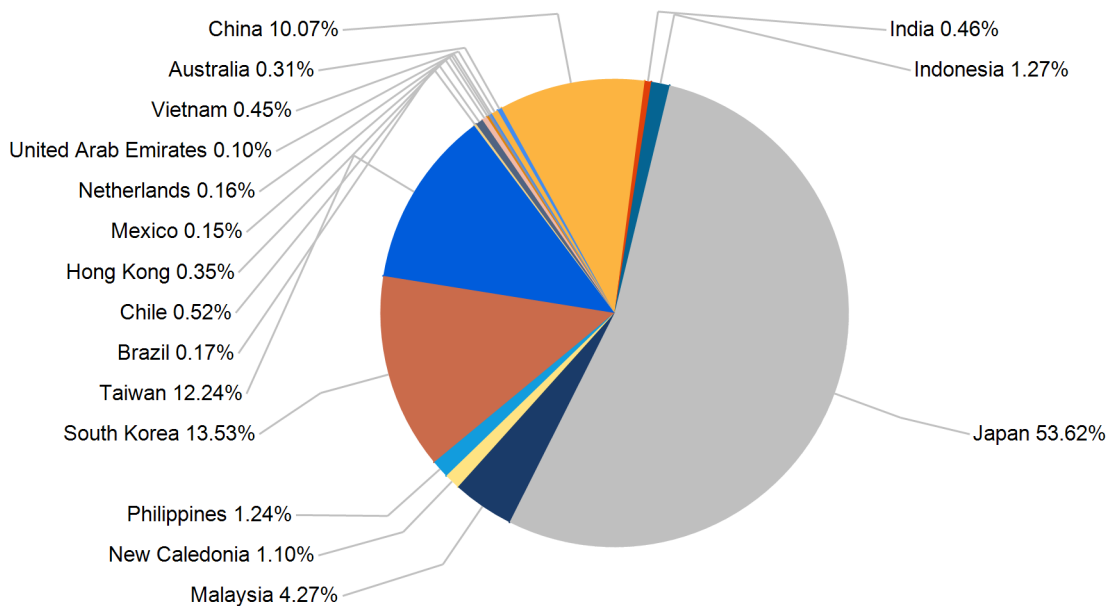

## Export Tonnes By Destination

November 2017

## Export Tonnes By Destination

YTD 2017

Destination data is sourced from Newcastle Port Corporation.

## Dissection by Shipment Size