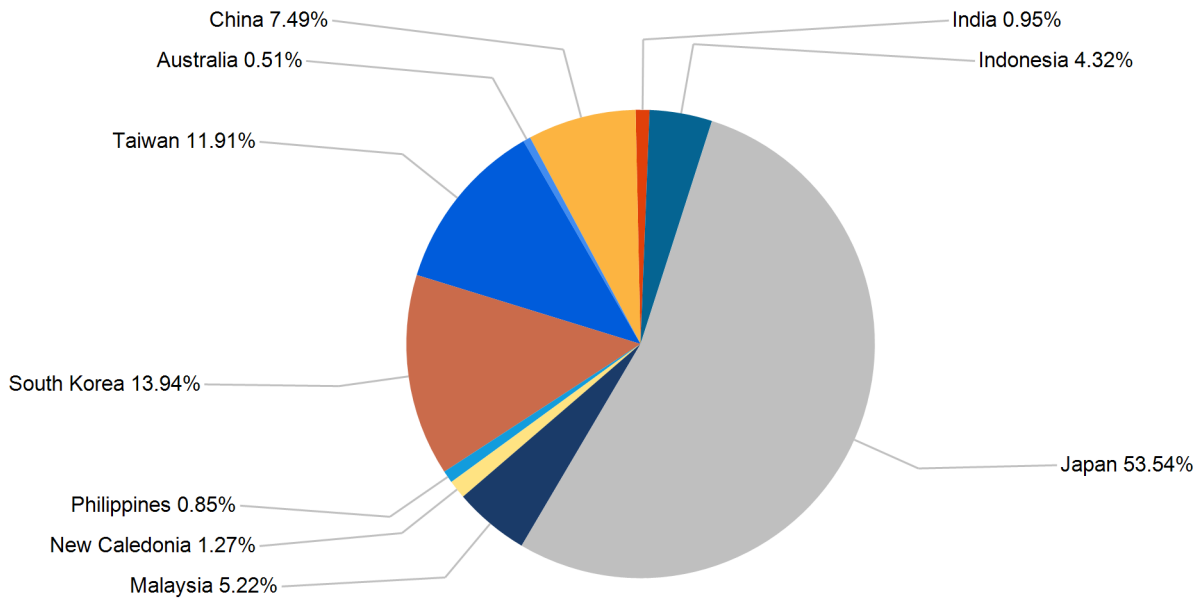

## Export Tonnes By Destination

November 2017

## Export Tonnes By Destination

YTD 2017

Destination data is sourced from Newcastle Port Corporation.

## Dissection by Shipment Size