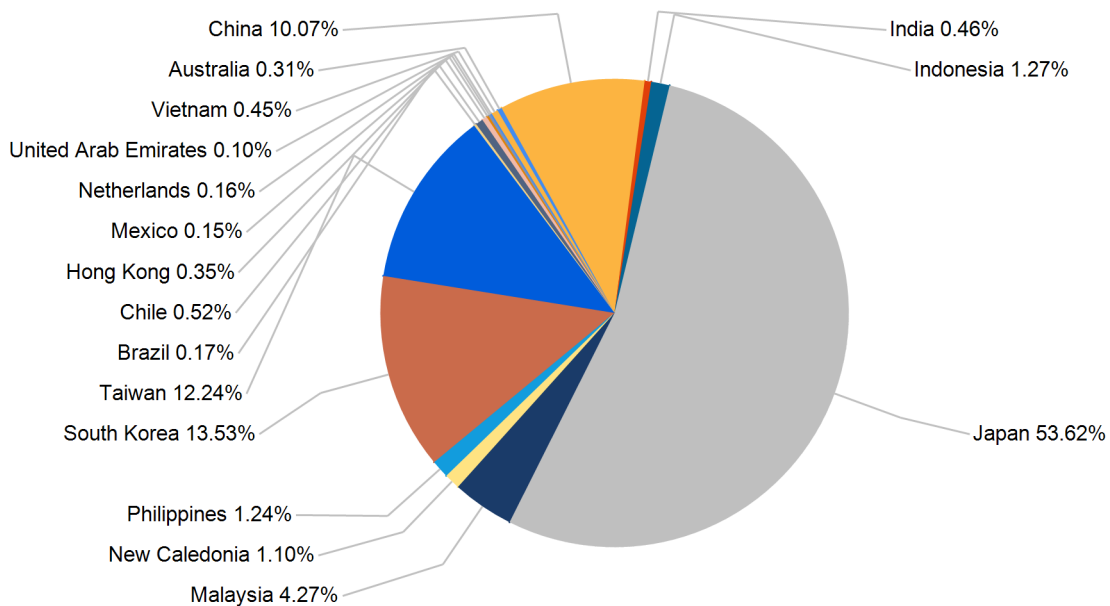

Export Tonnes By Destination

November 2017

Export Tonnes By Destination

YTD 2017

Destination data is sourced from Newcastle Port Corporation.

Export Tonnes By Coal Type

Dissection by Shipment Size