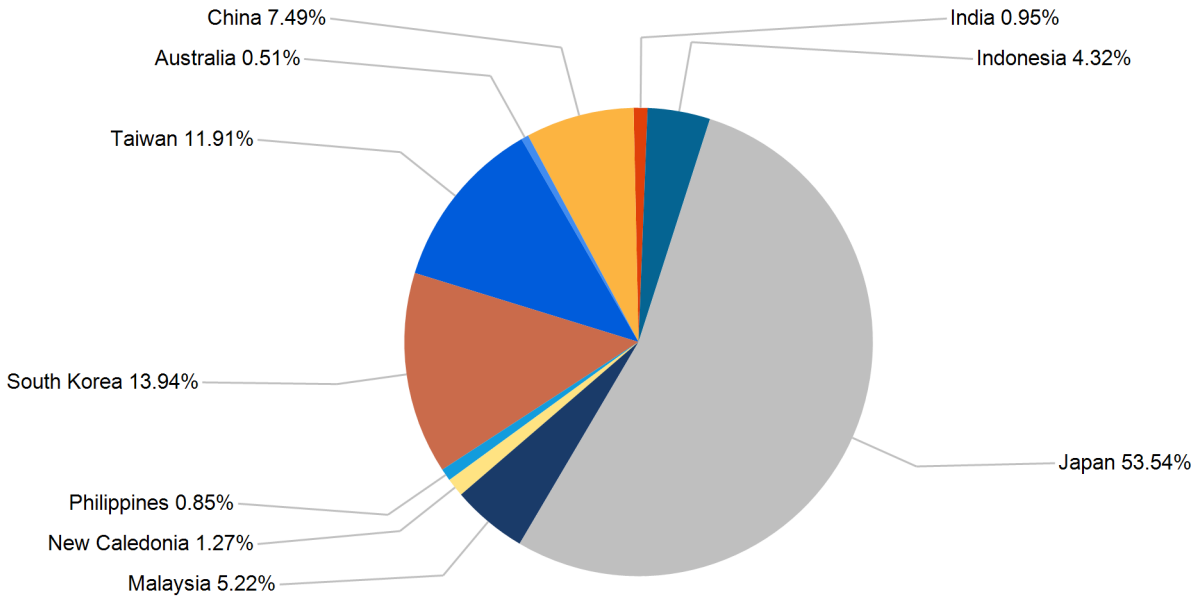

Export Tonnes By Destination

November 2017

Export Tonnes By Destination

YTD 2017

Destination data is sourced from Newcastle Port Corporation.

Export Tonnes By Coal Type

Dissection by Shipment Size