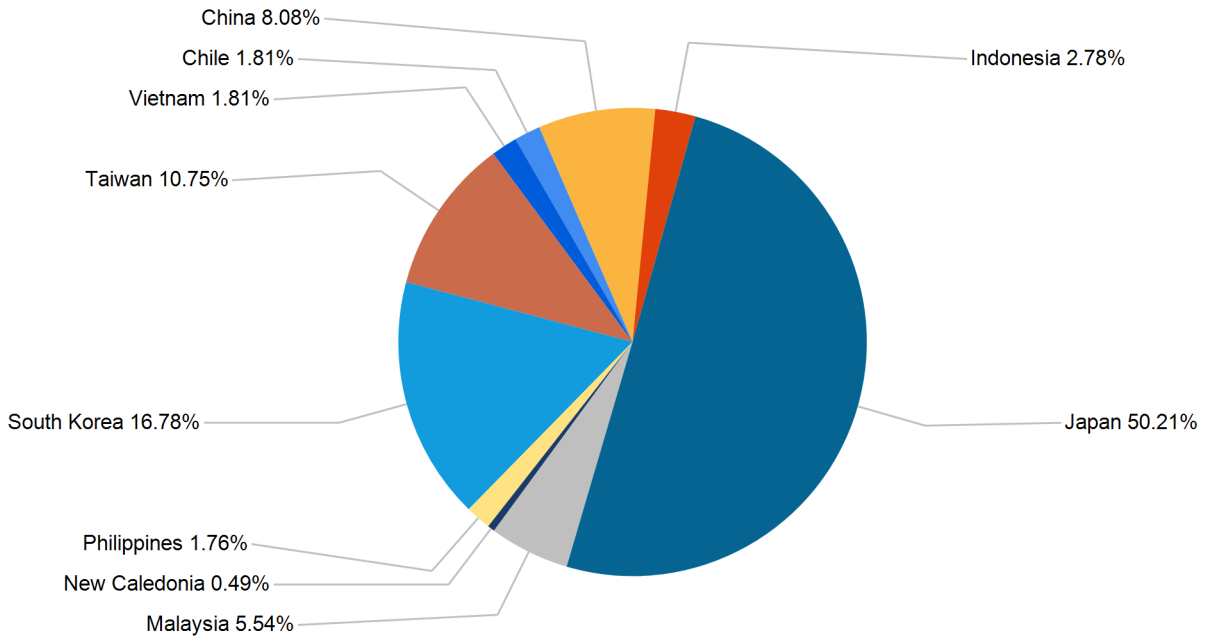

Export Tonnes By Destination

June 2017

Export Tonnes By Destination

YTD 2017

Destination data is sourced from Newcastle Port Corporation.

Export Tonnes By Coal Type

Dissection by Shipment Size