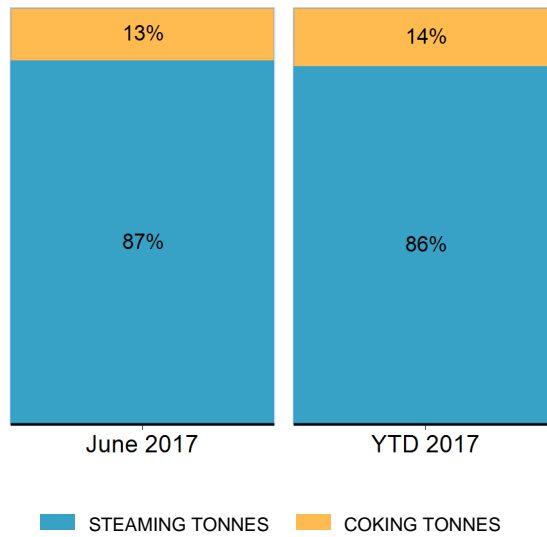

Export Tonnes By Destination

June 2017

Export Tonnes By Destination

YTD 2017

Destination data is sourced from Newcastle Port Corporation.

Export Tonnes By Coal Type

Dissection by Shipment Size