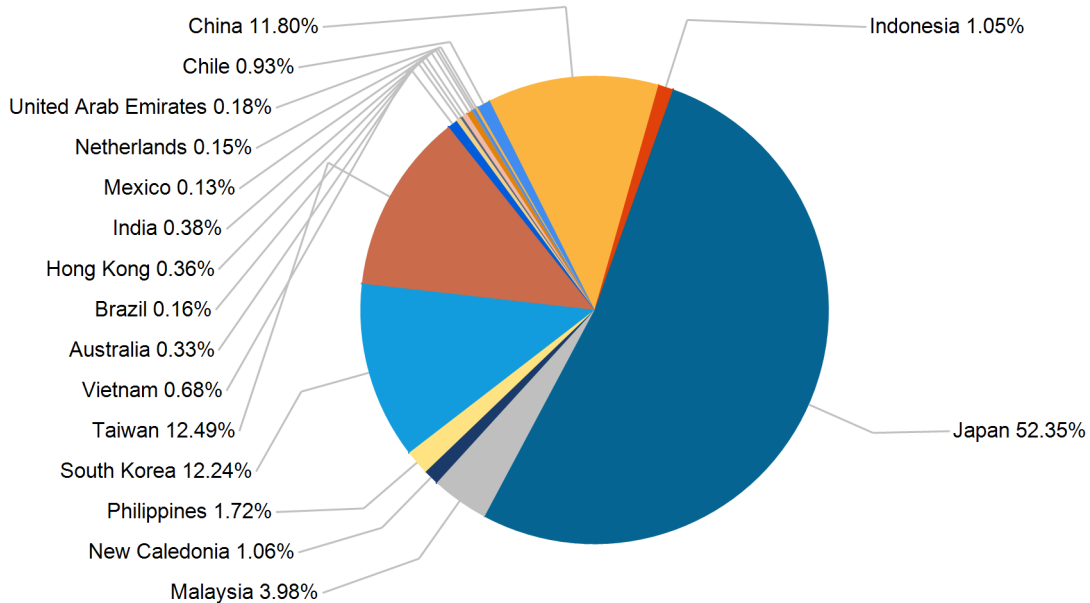

Export Tonnes By Destination

June 2017

Export Tonnes By Destination

YTD 2017

Destination data is sourced from Newcastle Port Corporation.

Export Tonnes By Coal Type

Dissection by Shipment Size