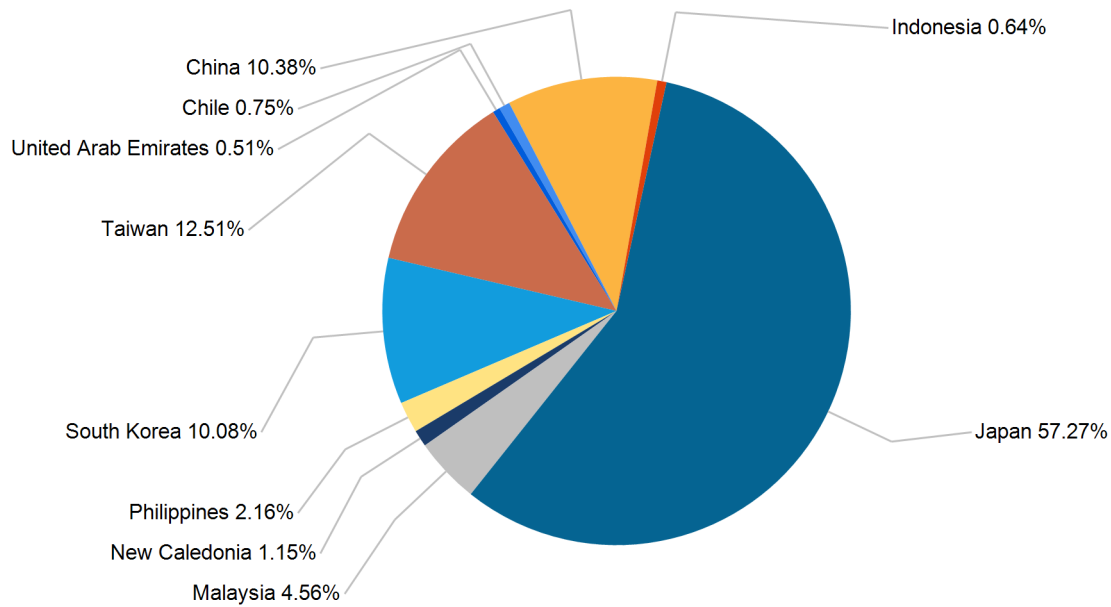

## Export Tonnes By Destination

May 2017

## Export Tonnes By Destination

YTD 2017

Destination data is sourced from Newcastle Port Corporation.

## Dissection by Shipment Size