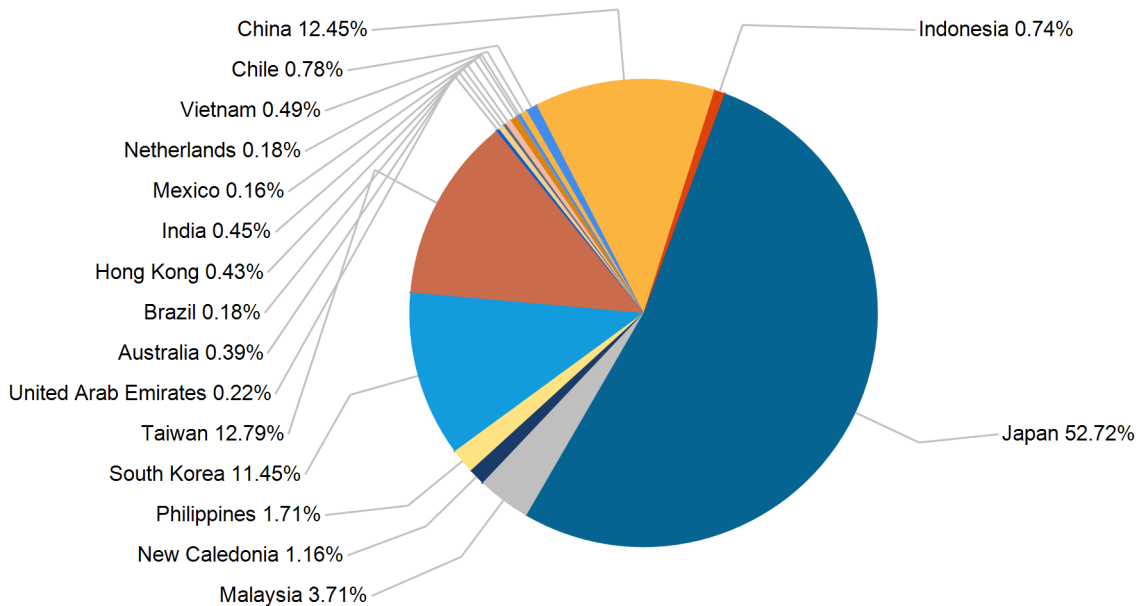

## Export Tonnes By Destination

May 2017

## Export Tonnes By Destination

YTD 2017

Destination data is sourced from Newcastle Port Corporation.

## Export Tonnes By Coal Type

## Dissection by Shipment Size