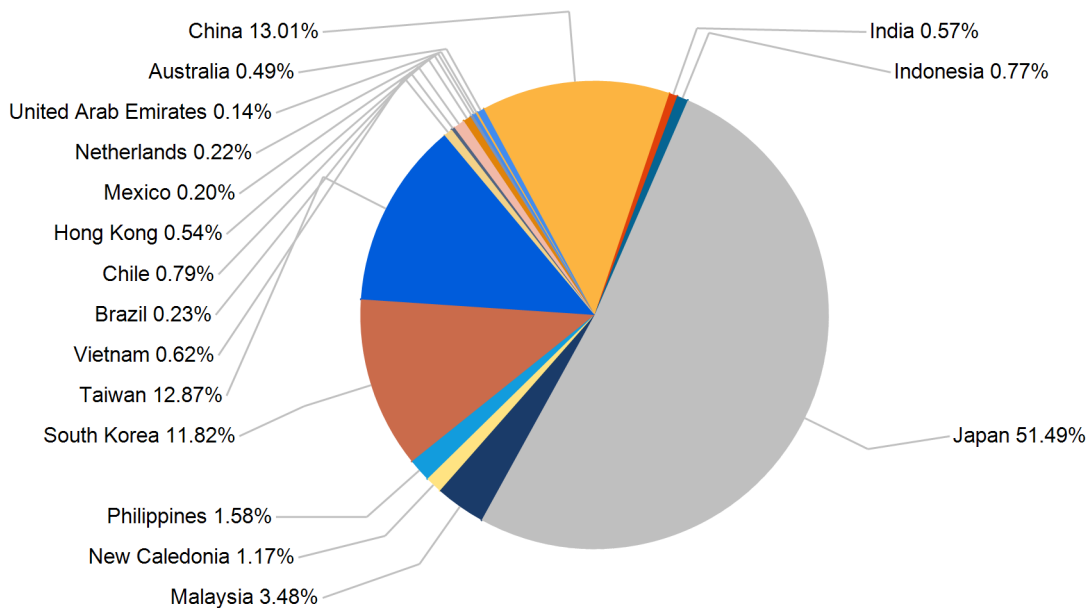

## Export Tonnes By Destination

April 2017

## Export Tonnes By Destination

YTD 2017

Destination data is sourced from Newcastle Port Corporation.

## Dissection by Shipment Size