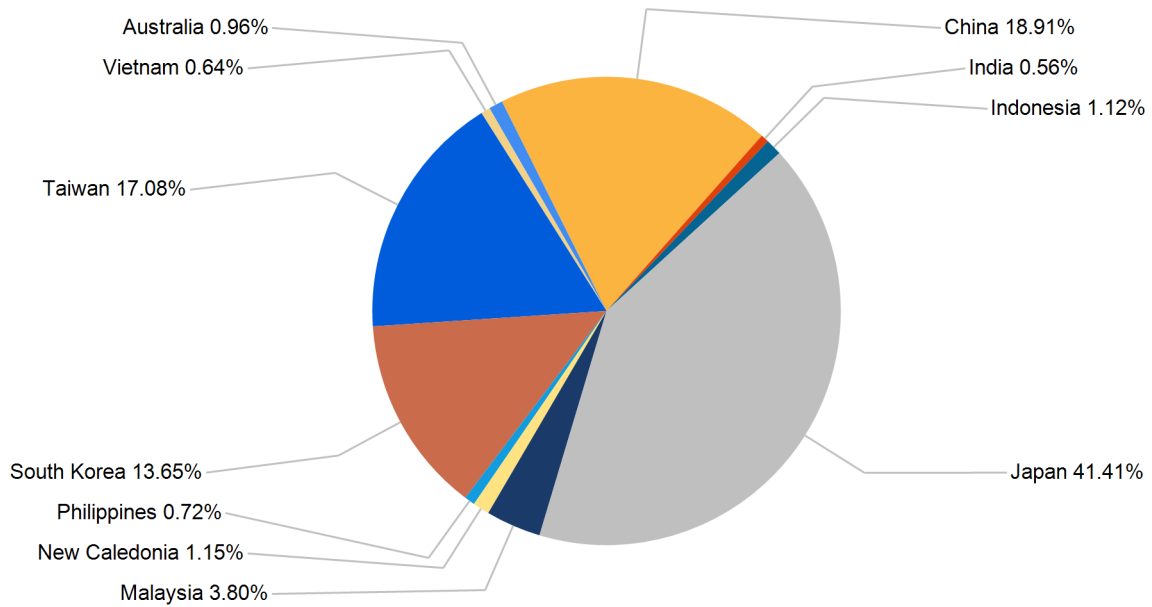

## Export Tonnes By Destination

April 2017

## Export Tonnes By Destination

YTD 2017

Destination data is sourced from Newcastle Port Corporation.

## Dissection by Shipment Size