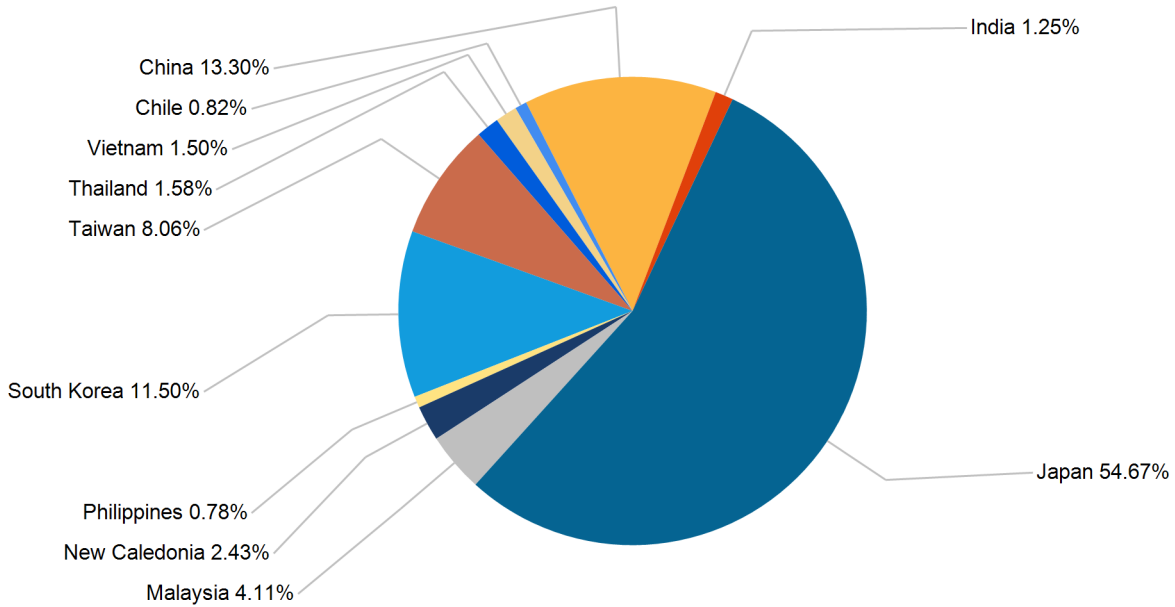

## Export Tonnes By Destination

February 2018

## Export Tonnes By Destination

YTD 2018

Destination data is sourced from Newcastle Port Corporation.

## Dissection by Shipment Size