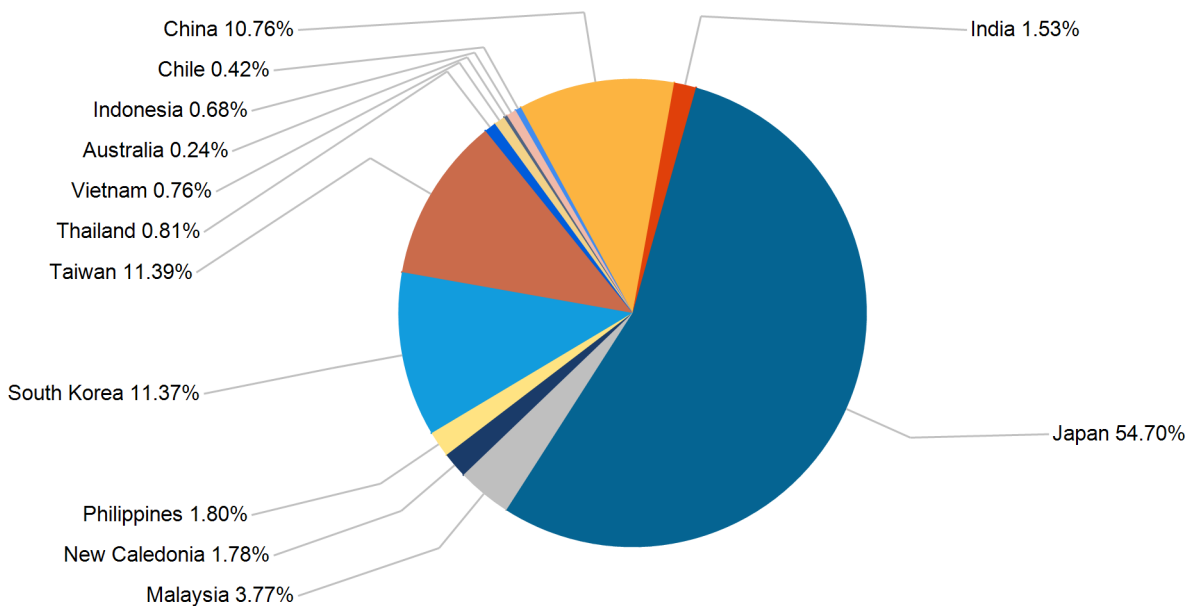

## Export Tonnes By Destination

February 2018

## Export Tonnes By Destination

YTD 2018

Destination data is sourced from Newcastle Port Corporation.

## Dissection by Shipment Size