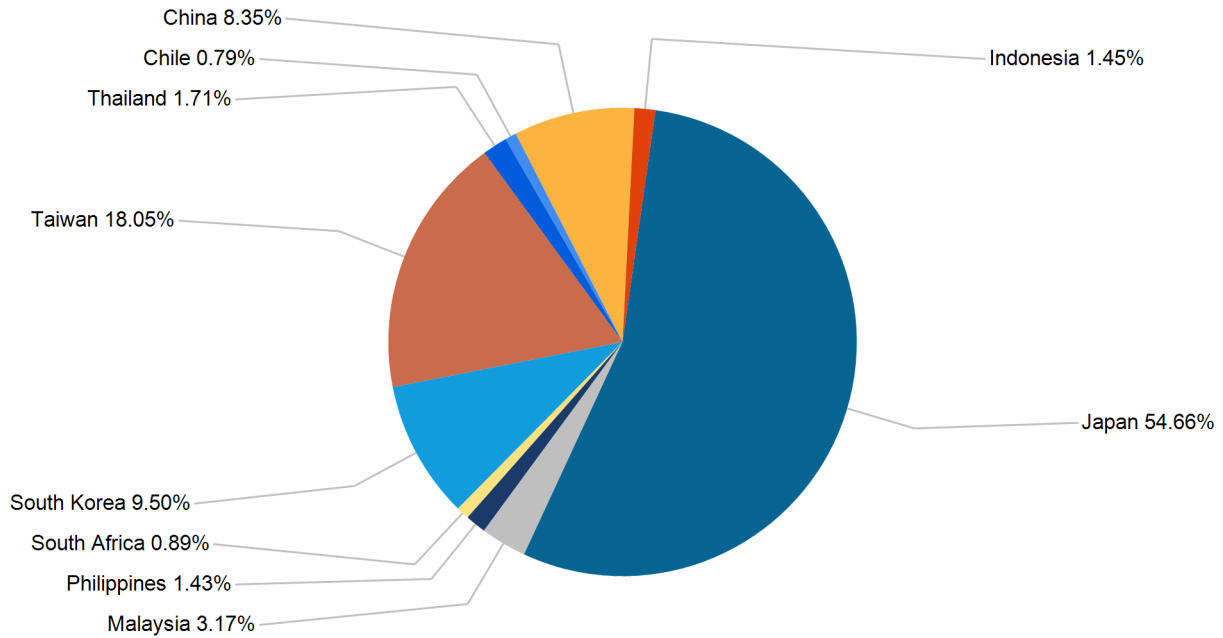

Export Tonnes By Destination

December 2017

Export Tonnes By Destination

YTD 2017

Destination data is sourced from Newcastle Port Corporation.

Export Tonnes By Coal Type

Dissection by Shipment Size