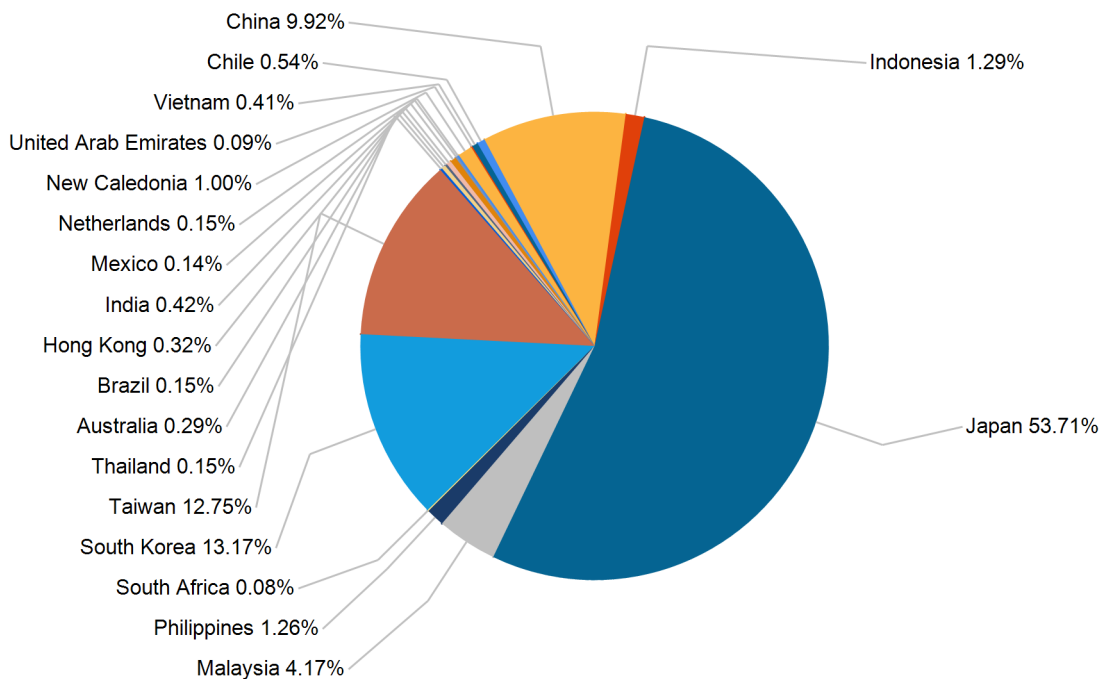

Export Tonnes By Destination

December 2017

Export Tonnes By Destination

YTD 2017

Destination data is sourced from Newcastle Port Corporation.

Export Tonnes By Coal Type

Dissection by Shipment Size