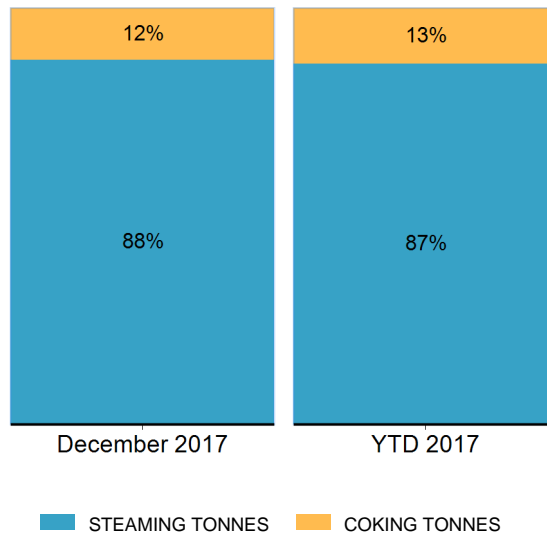

Export Tonnes By Destination

December 2017

Export Tonnes By Destination

YTD 2017

Destination data is sourced from Newcastle Port Corporation.

Export Tonnes By Coal Type

Dissection by Shipment Size