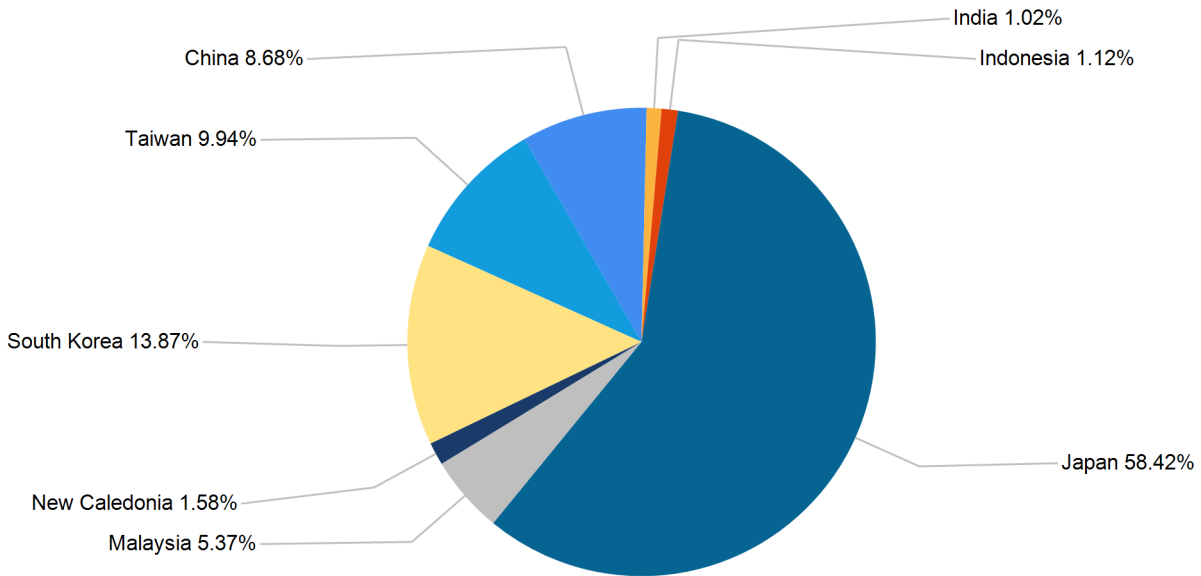

Export Tonnes By Destination

October 2017

Export Tonnes By Destination

YTD 2017

Destination data is sourced from Newcastle Port Corporation.

Export Tonnes By Coal Type

Dissection by Shipment Size