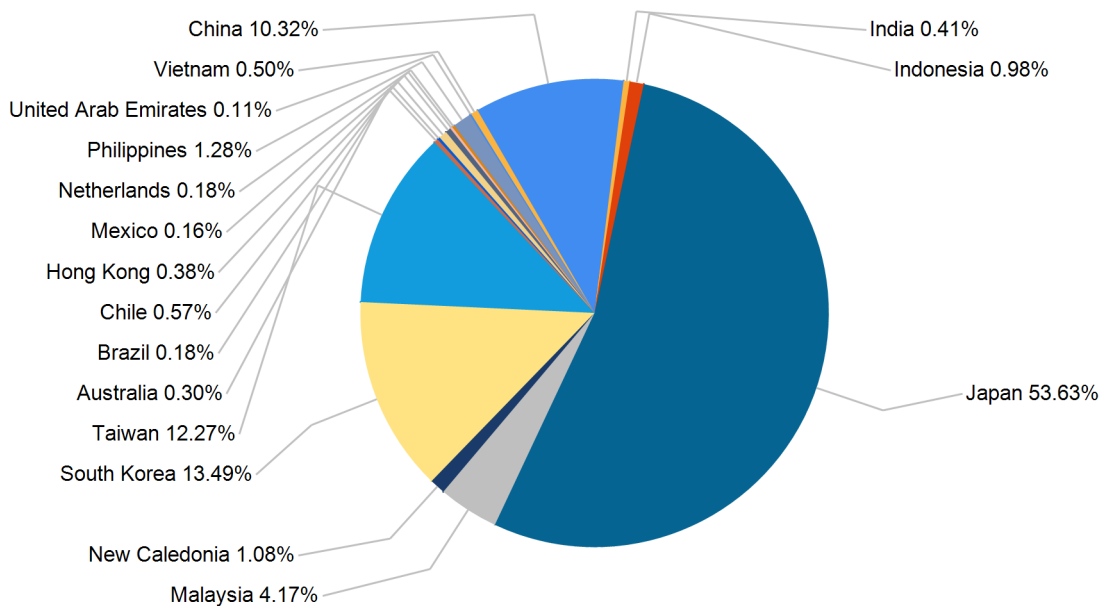

Export Tonnes By Destination

October 2017

Export Tonnes By Destination

YTD 2017

Destination data is sourced from Newcastle Port Corporation.

Export Tonnes By Coal Type

Dissection by Shipment Size