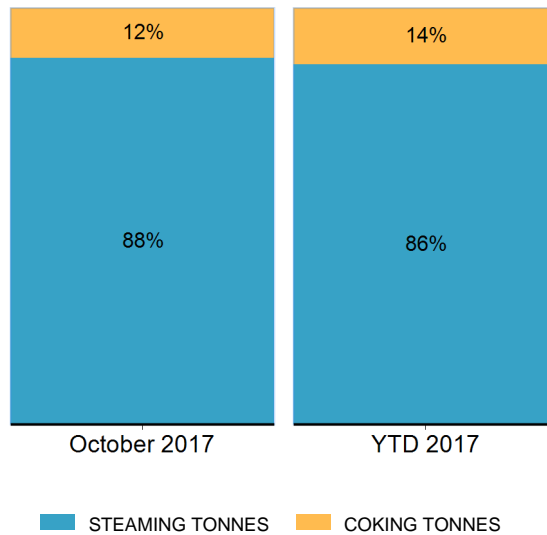

Export Tonnes By Destination

October 2017

Export Tonnes By Destination

YTD 2017

Destination data is sourced from Newcastle Port Corporation.

Export Tonnes By Coal Type

Dissection by Shipment Size