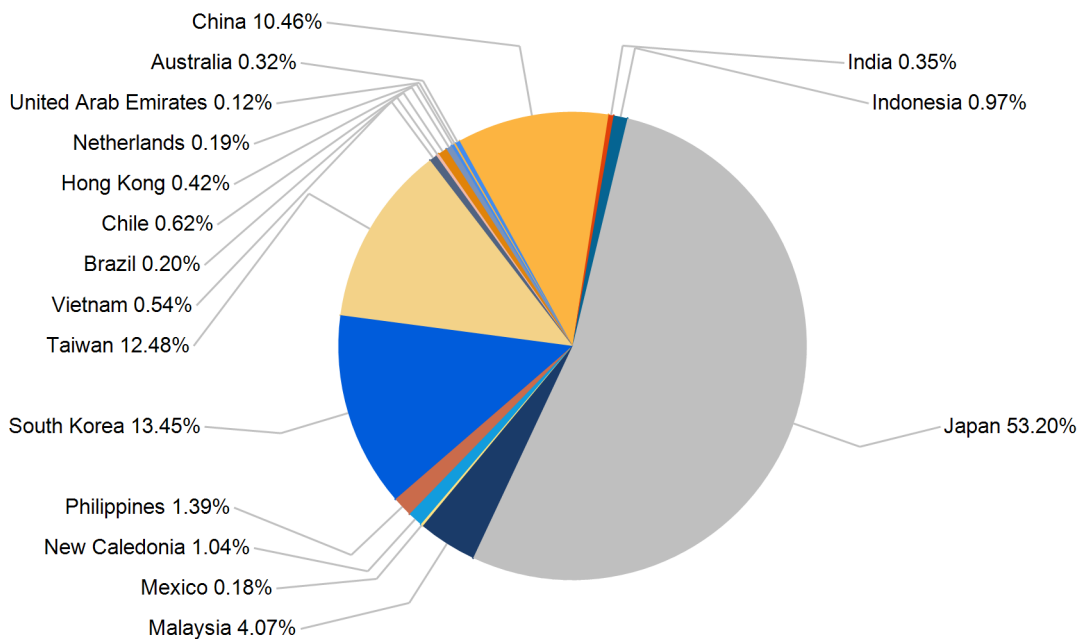

Export Tonnes By Destination

September 2017

Export Tonnes By Destination

YTD 2017

Destination data is sourced from Newcastle Port Corporation.

Export Tonnes By Coal Type

Dissection by Shipment Size