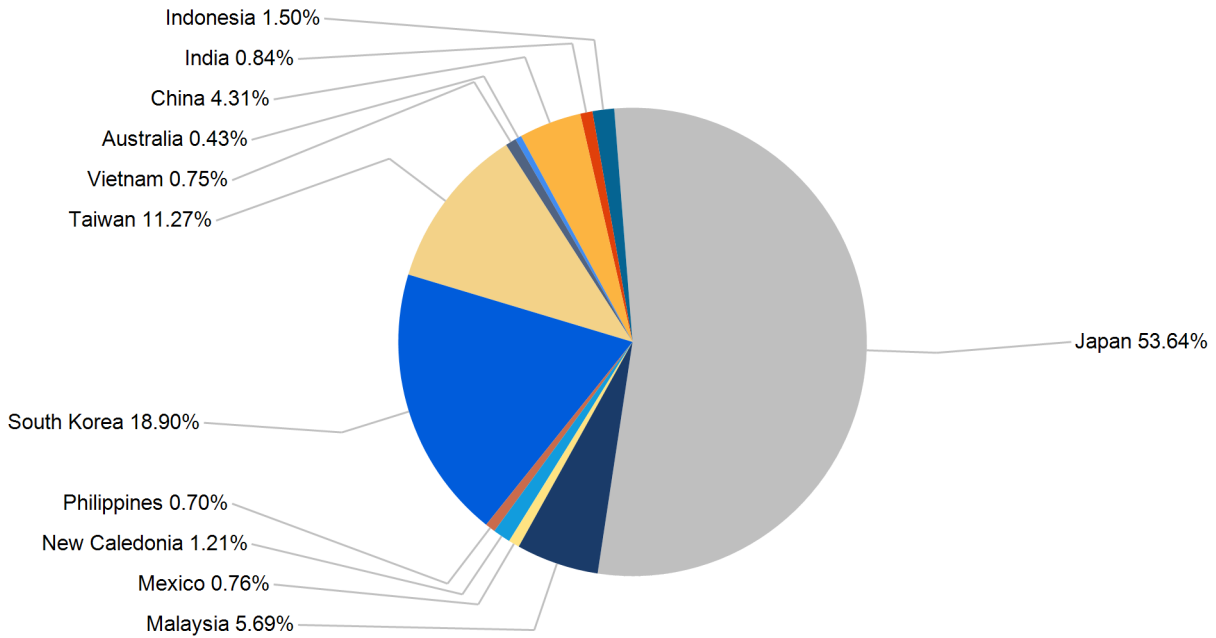

Export Tonnes By Destination

September 2017

Export Tonnes By Destination

YTD 2017

Destination data is sourced from Newcastle Port Corporation.

Export Tonnes By Coal Type

Dissection by Shipment Size