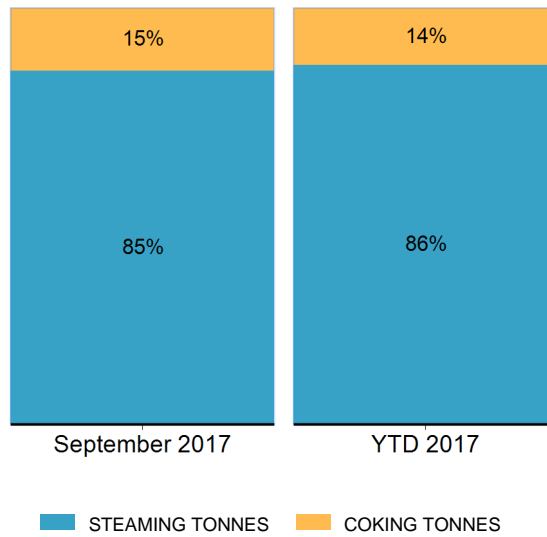

Export Tonnes By Destination

September 2017

Export Tonnes By Destination

YTD 2017

Destination data is sourced from Newcastle Port Corporation.

Export Tonnes By Coal Type

Dissection by Shipment Size