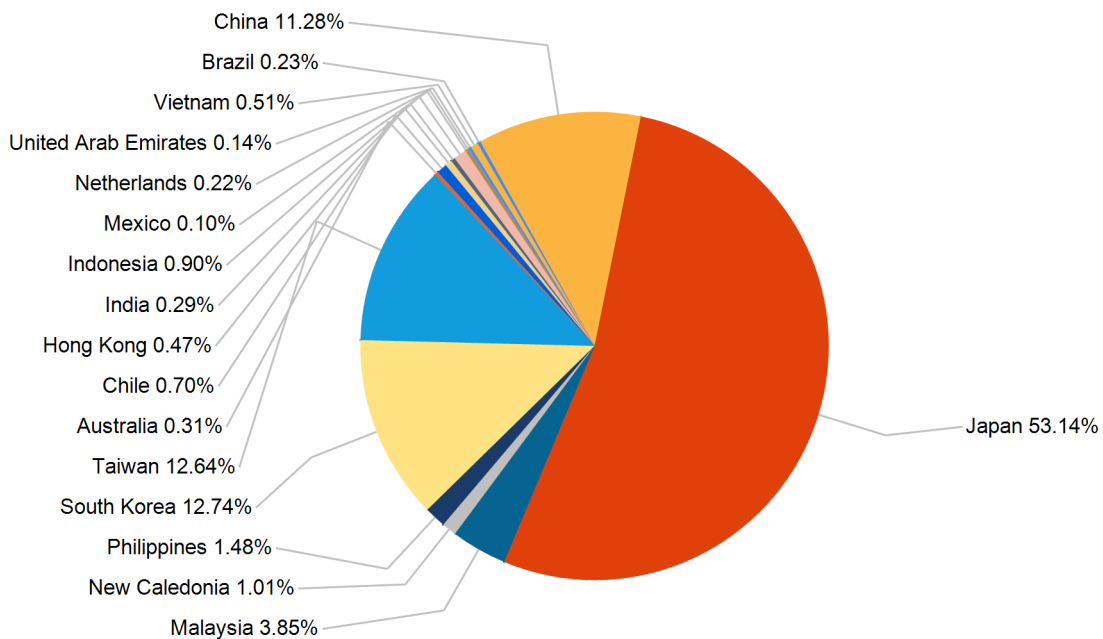

## Export Tonnes By Destination

August 2017

## Export Tonnes By Destination

YTD 2017

Destination data is sourced from Newcastle Port Corporation.

## Dissection by Shipment Size