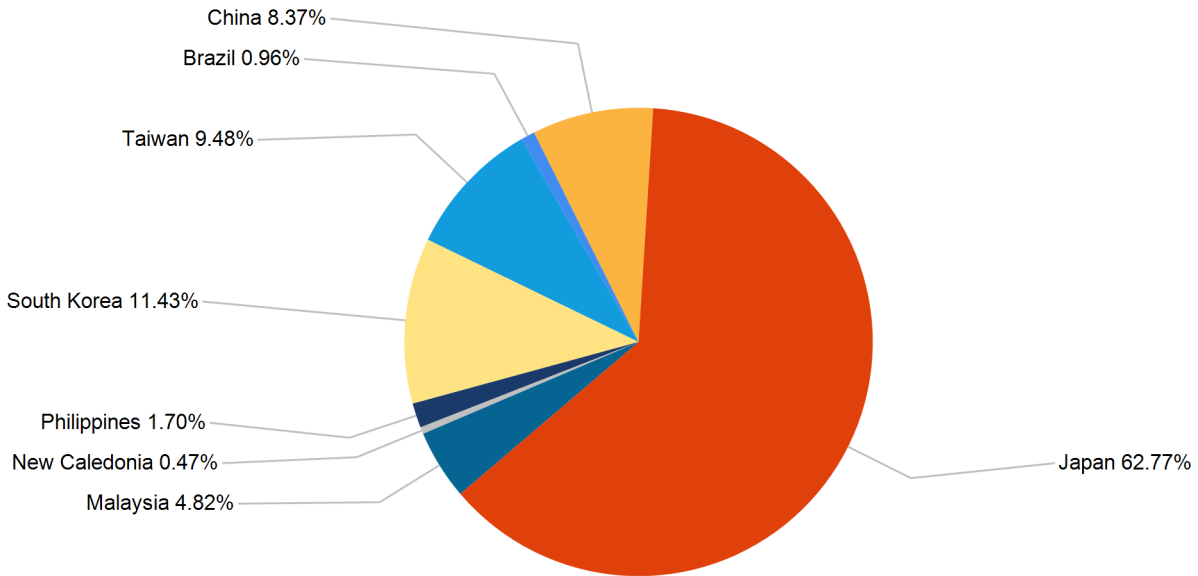

## Export Tonnes By Destination

August 2017

## Export Tonnes By Destination

YTD 2017

Destination data is sourced from Newcastle Port Corporation.

## Dissection by Shipment Size