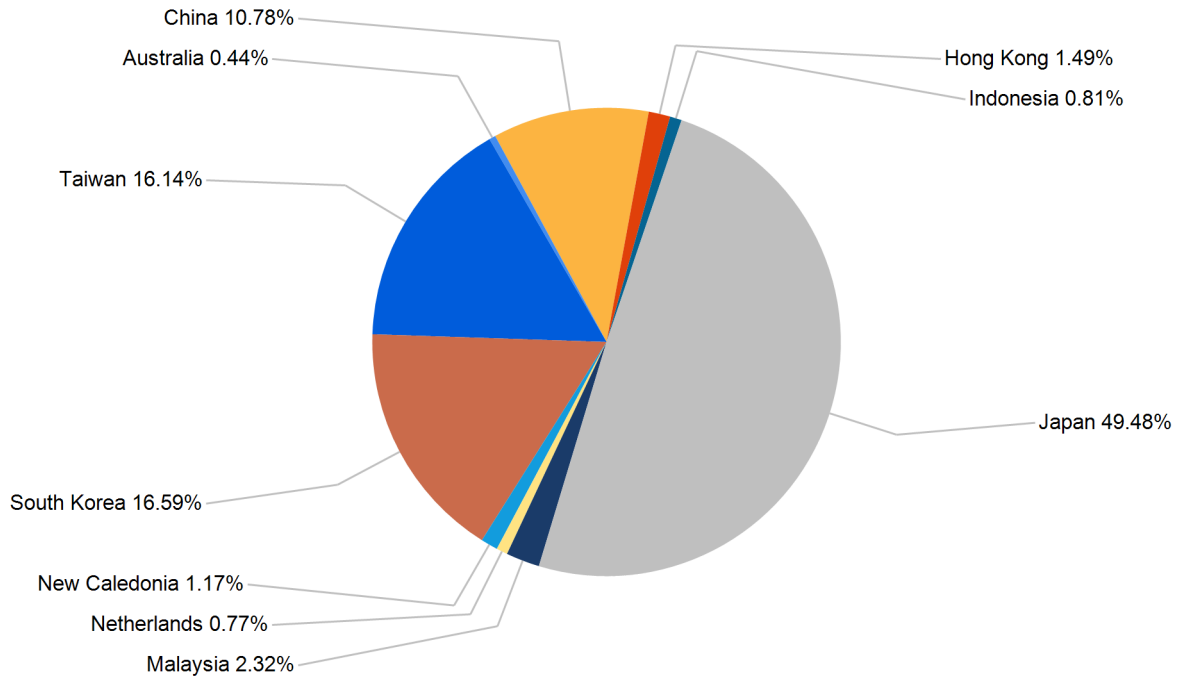

Export Tonnes By Destination

July 2017

Export Tonnes By Destination

YTD 2017

Destination data is sourced from Newcastle Port Corporation.

Export Tonnes By Coal Type

Dissection by Shipment Size