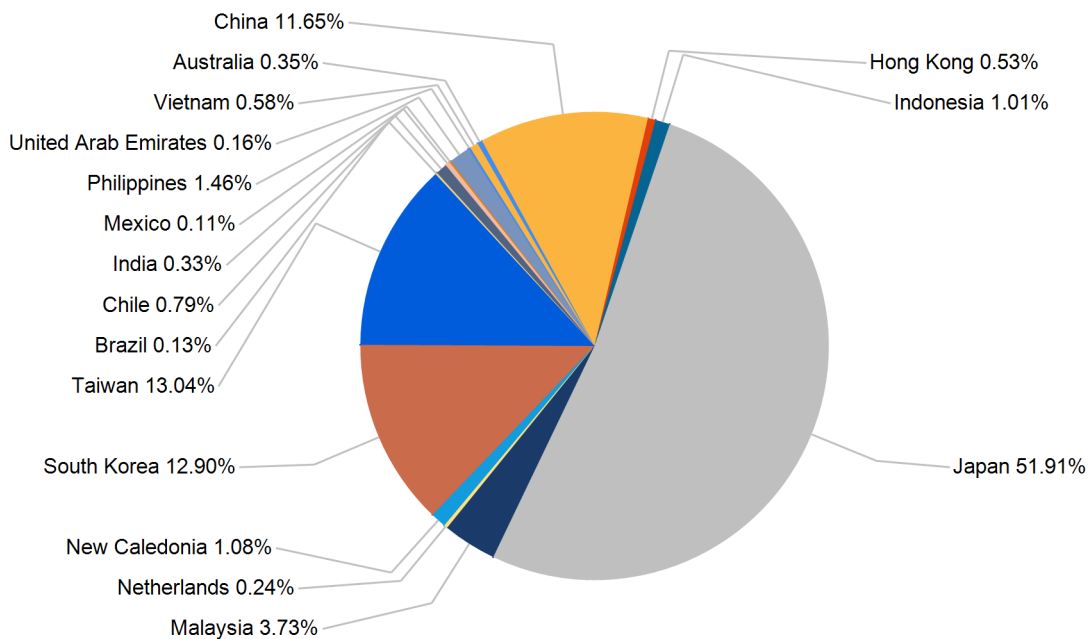

Export Tonnes By Destination

July 2017

Export Tonnes By Destination

YTD 2017

Destination data is sourced from Newcastle Port Corporation.

Export Tonnes By Coal Type

Dissection by Shipment Size