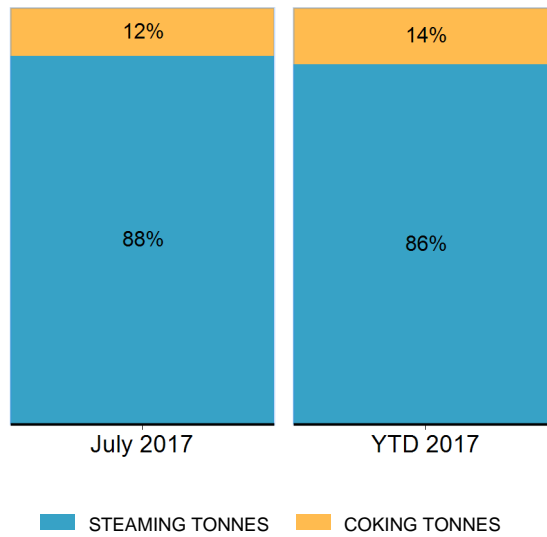

Export Tonnes By Destination

July 2017

Export Tonnes By Destination

YTD 2017

Destination data is sourced from Newcastle Port Corporation.

Export Tonnes By Coal Type

Dissection by Shipment Size