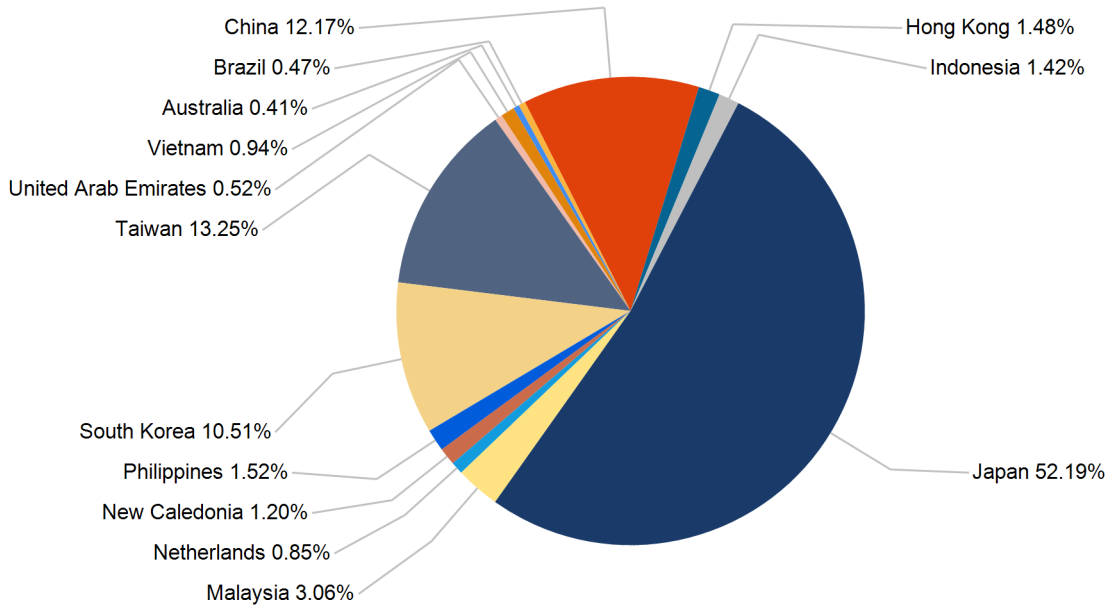

Export Tonnes By Destination

March 2017

Export Tonnes By Destination

YTD 2017

Destination data is sourced from Newcastle Port Corporation.

Export Tonnes By Coal Type

Dissection by Shipment Size