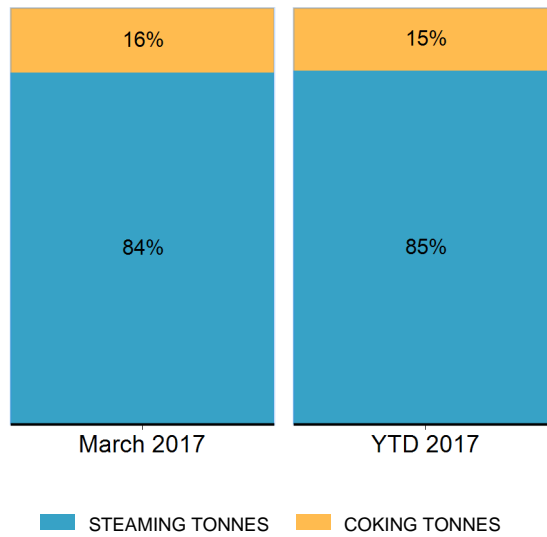

Export Tonnes By Destination

March 2017

Export Tonnes By Destination

YTD 2017

Destination data is sourced from Newcastle Port Corporation.

Export Tonnes By Coal Type

Dissection by Shipment Size