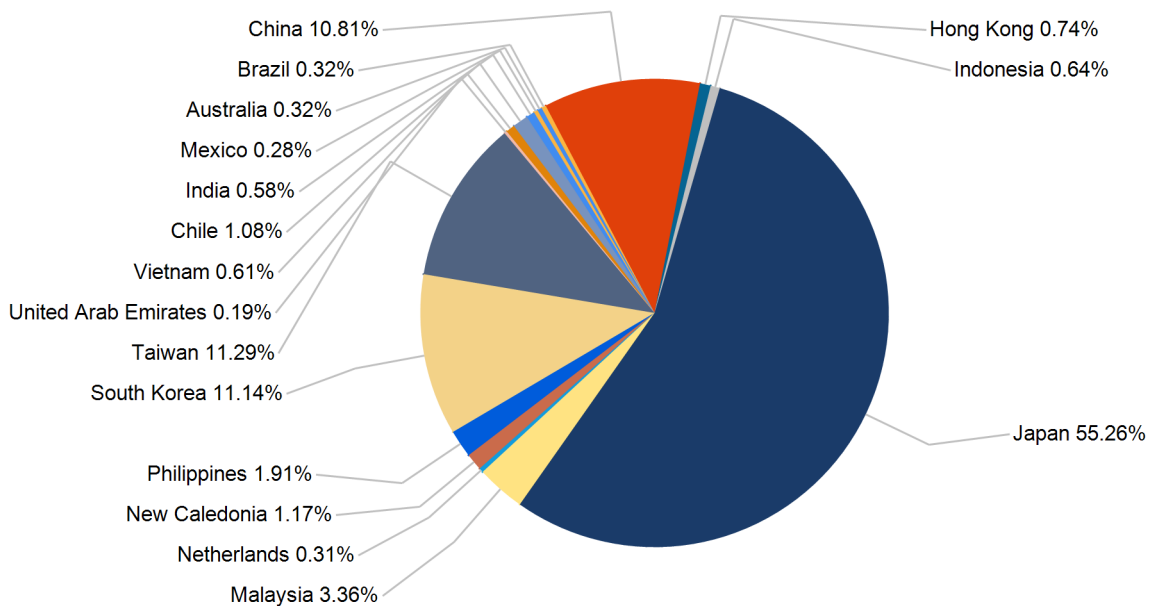

Export Tonnes By Destination

March 2017

Export Tonnes By Destination

YTD 2017

Destination data is sourced from Newcastle Port Corporation.

Export Tonnes By Coal Type

Dissection by Shipment Size