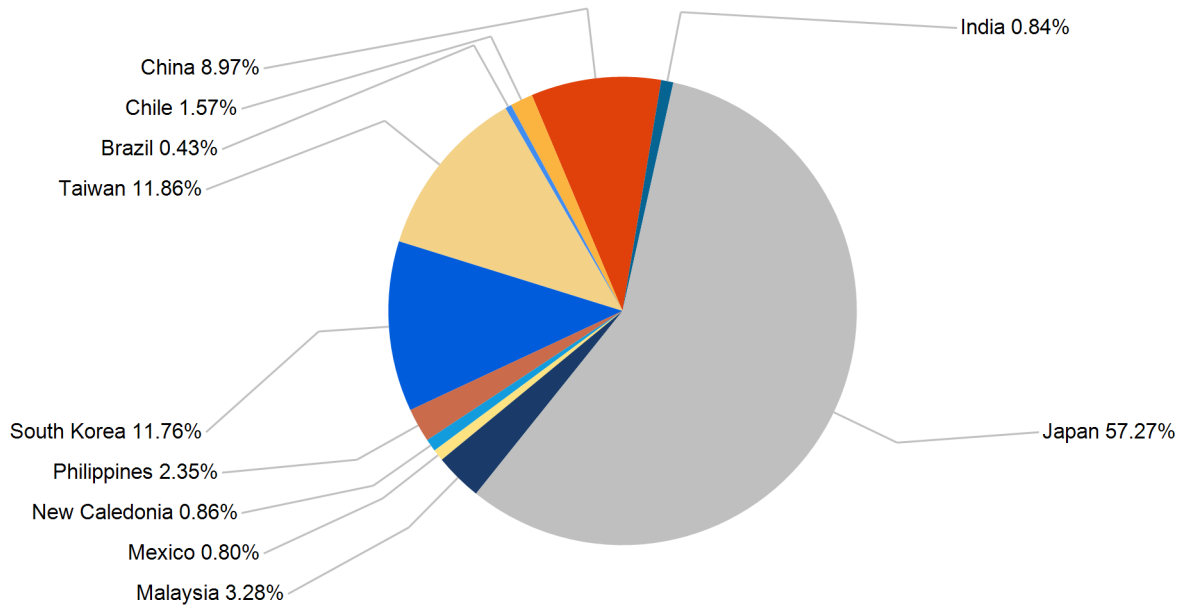

## Export Tonnes By Destination

January 2017

## Export Tonnes By Destination

YTD 2017

Destination data is sourced from Newcastle Port Corporation.

## Dissection by Shipment Size