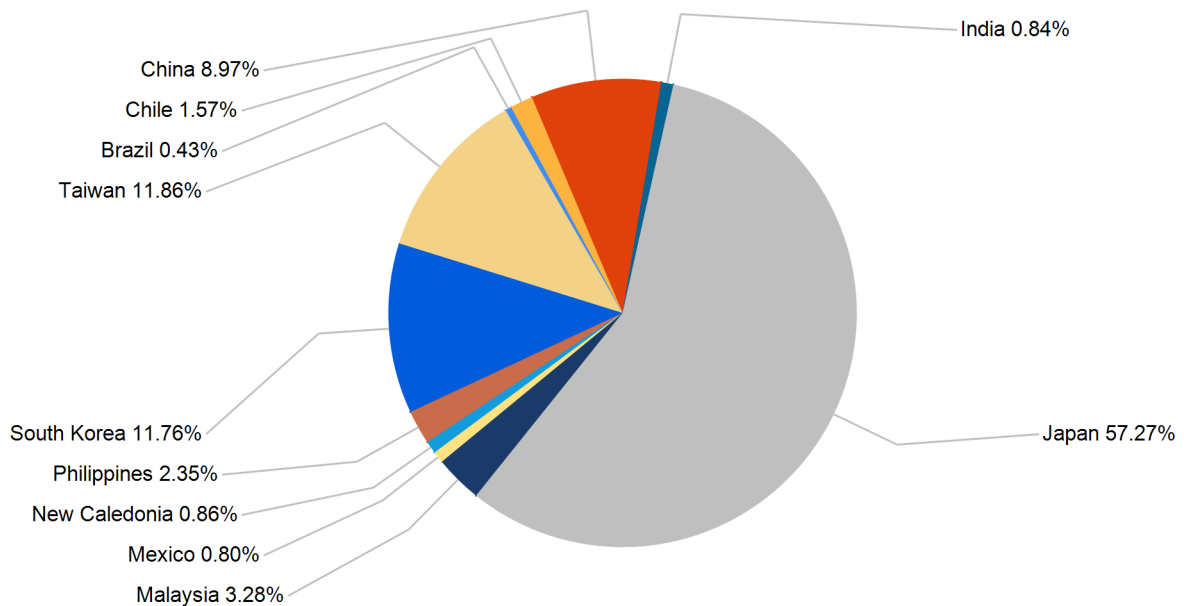

## Export Tonnes By Destination

January 2017

## Export Tonnes By Destination

YTD 2017

Destination data is sourced from Newcastle Port Corporation.

## Dissection by Shipment Size