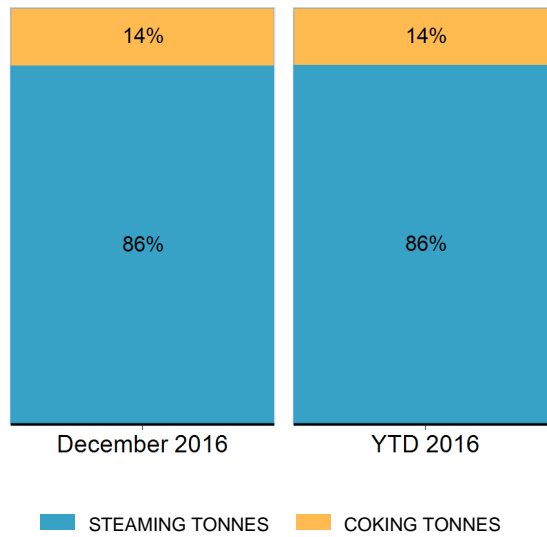

Export Tonnes By Destination

December 2016

Export Tonnes By Destination

YTD 2016

Destination data is sourced from Newcastle Port Corporation.

Export Tonnes By Coal Type

Dissection by Shipment Size