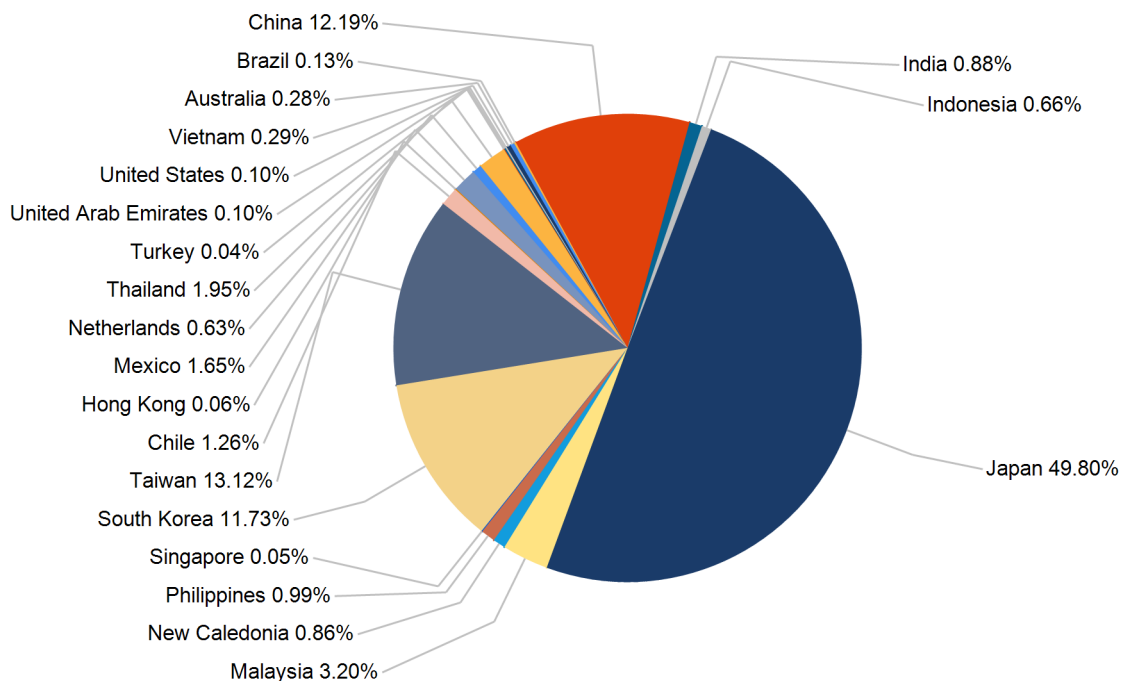

Export Tonnes By Destination

December 2016

Export Tonnes By Destination

YTD 2016

Destination data is sourced from Newcastle Port Corporation.

Export Tonnes By Coal Type

Dissection by Shipment Size