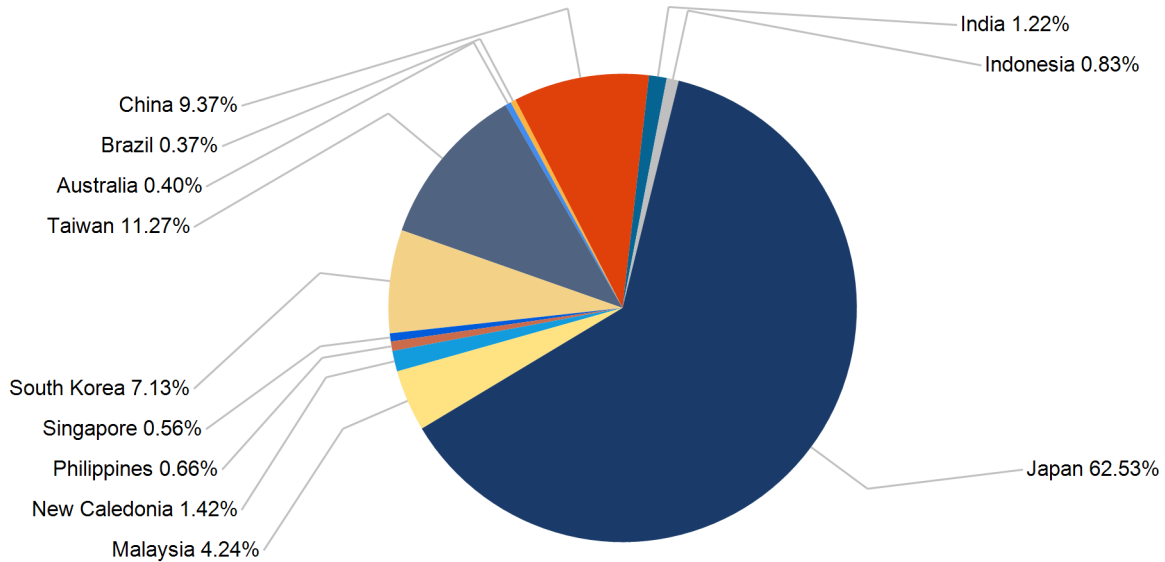

Export Tonnes By Destination

December 2016

Export Tonnes By Destination

YTD 2016

Destination data is sourced from Newcastle Port Corporation.

Export Tonnes By Coal Type

Dissection by Shipment Size