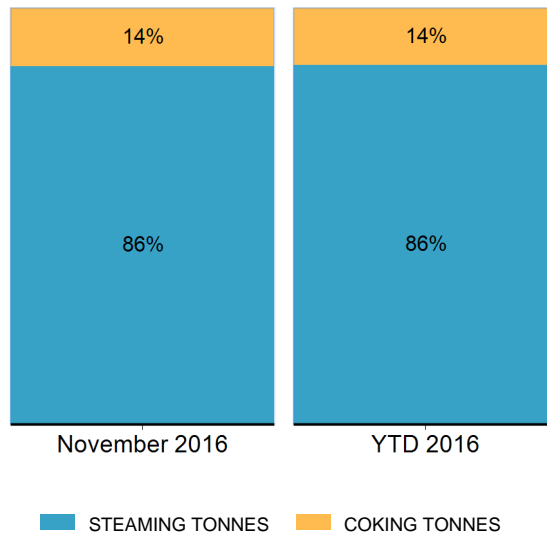

Export Tonnes By Destination

November 2016

Export Tonnes By Destination

YTD 2016

Destination data is sourced from Newcastle Port Corporation.

Export Tonnes By Coal Type

Dissection by Shipment Size