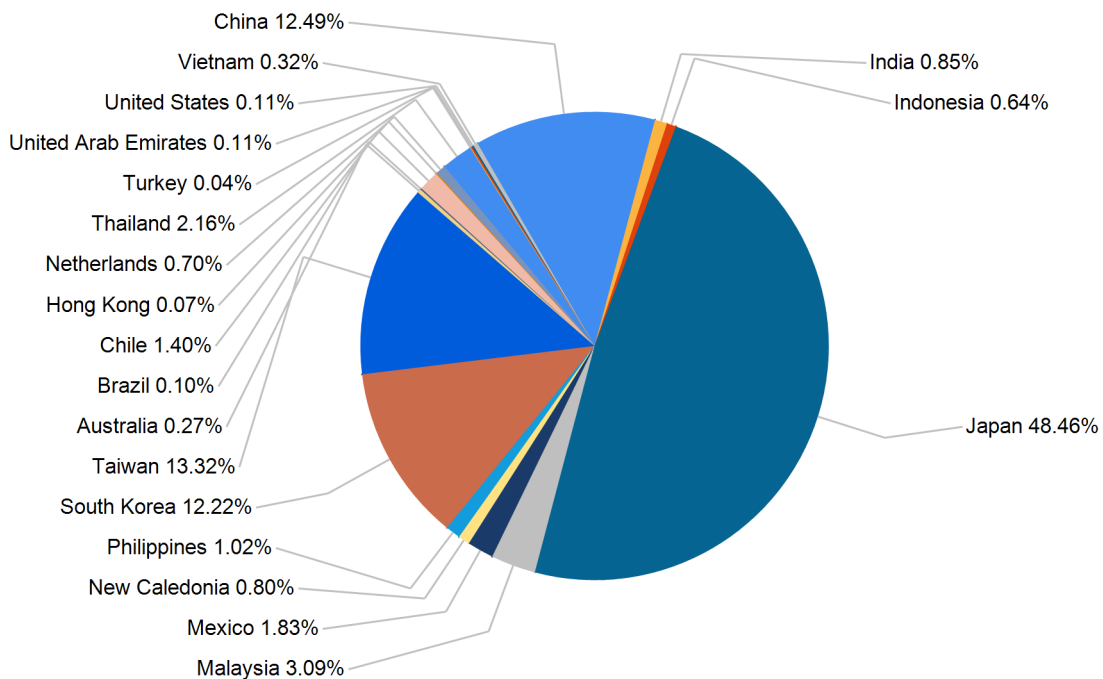

Export Tonnes By Destination

November 2016

Export Tonnes By Destination

YTD 2016

Destination data is sourced from Newcastle Port Corporation.

Export Tonnes By Coal Type

Dissection by Shipment Size