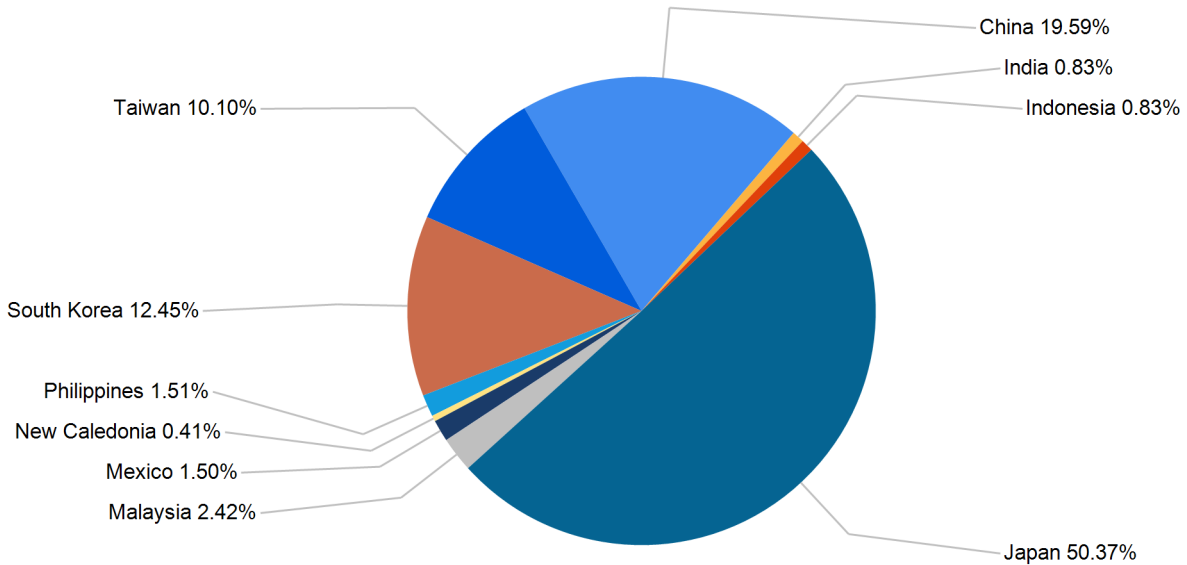

Export Tonnes By Destination

November 2016

Export Tonnes By Destination

YTD 2016

Destination data is sourced from Newcastle Port Corporation.

Export Tonnes By Coal Type

Dissection by Shipment Size