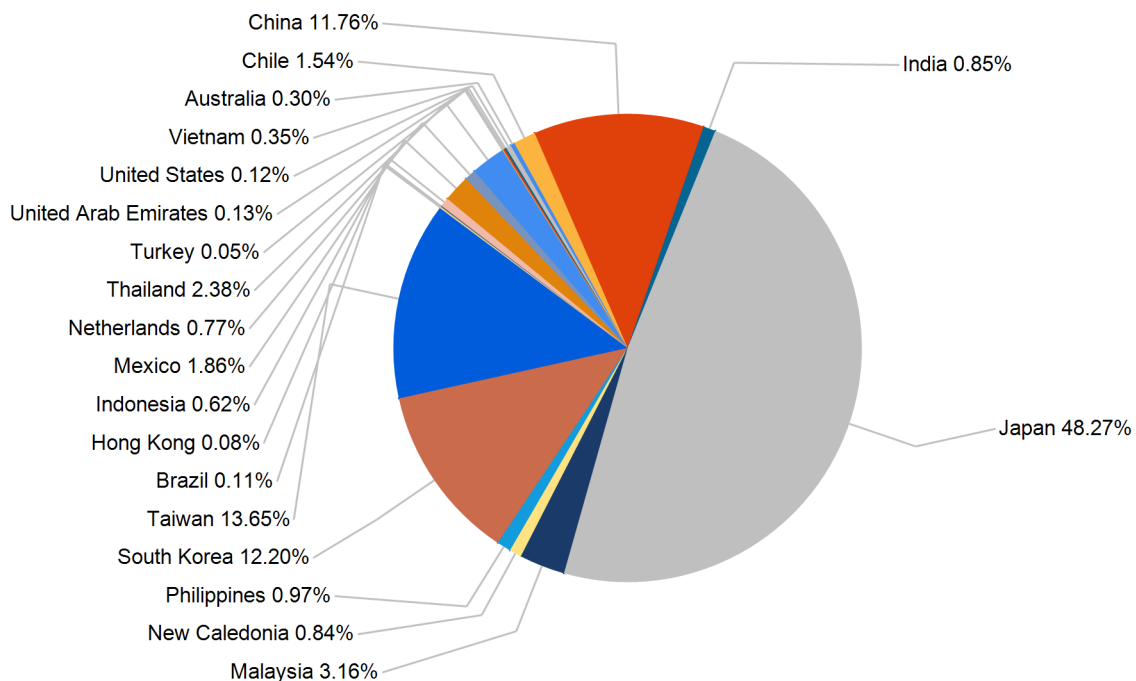

## Export Tonnes By Destination

October 2016

## Export Tonnes By Destination

YTD 2016

Destination data is sourced from Newcastle Port Corporation.

## Export Tonnes By Coal Type

## Dissection by Shipment Size