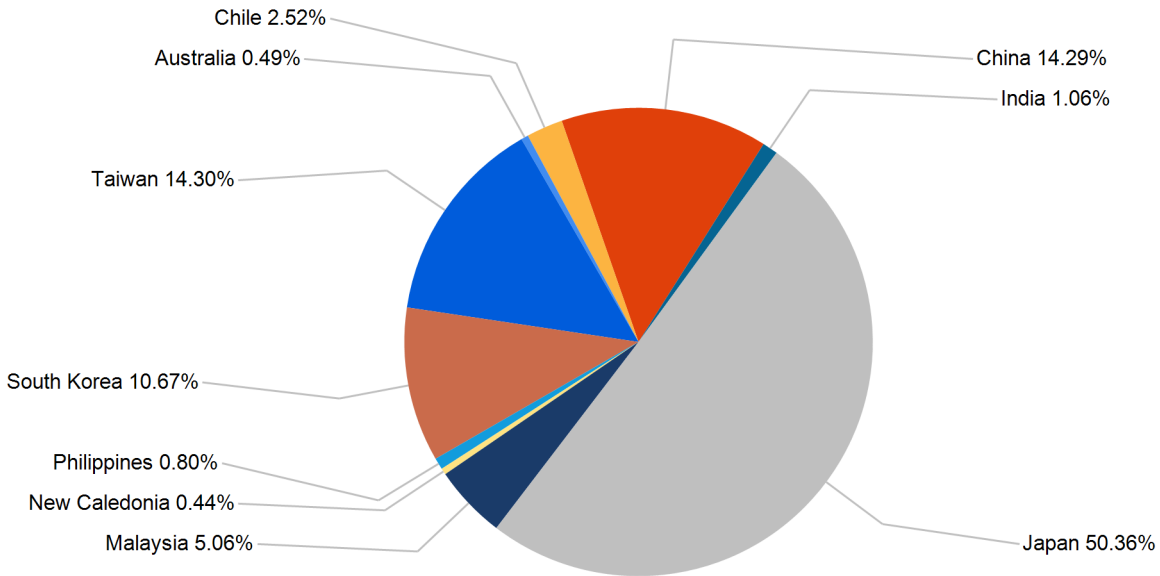

## Export Tonnes By Destination

October 2016

## Export Tonnes By Destination

YTD 2016

Destination data is sourced from Newcastle Port Corporation.

## Dissection by Shipment Size