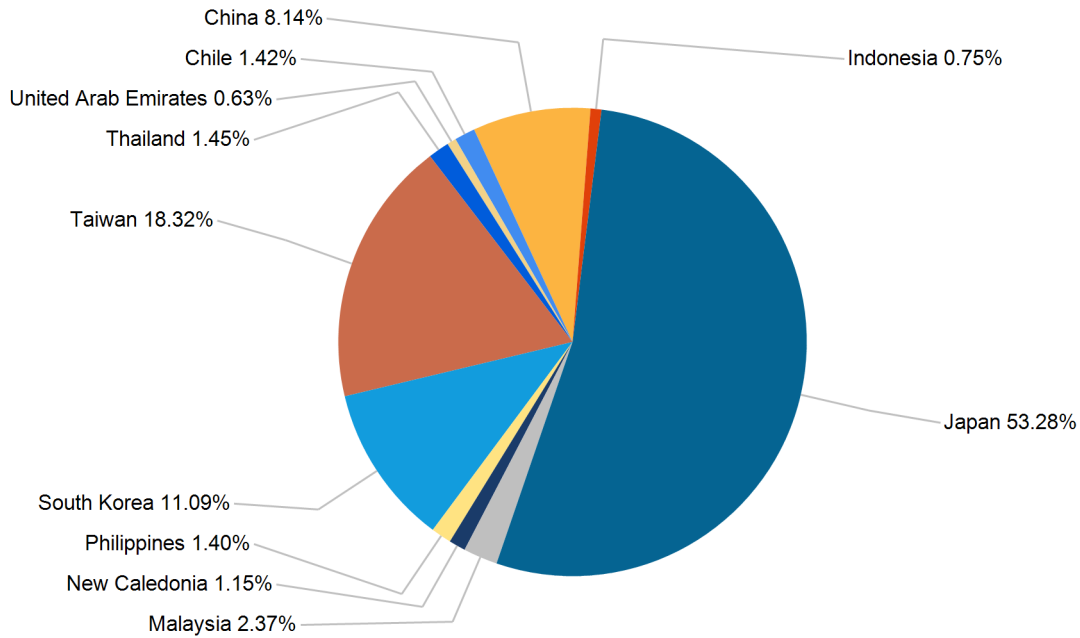

Export Tonnes By Destination

September 2016

Export Tonnes By Destination

YTD 2016

Destination data is sourced from Newcastle Port Corporation.

Export Tonnes By Coal Type

Dissection by Shipment Size