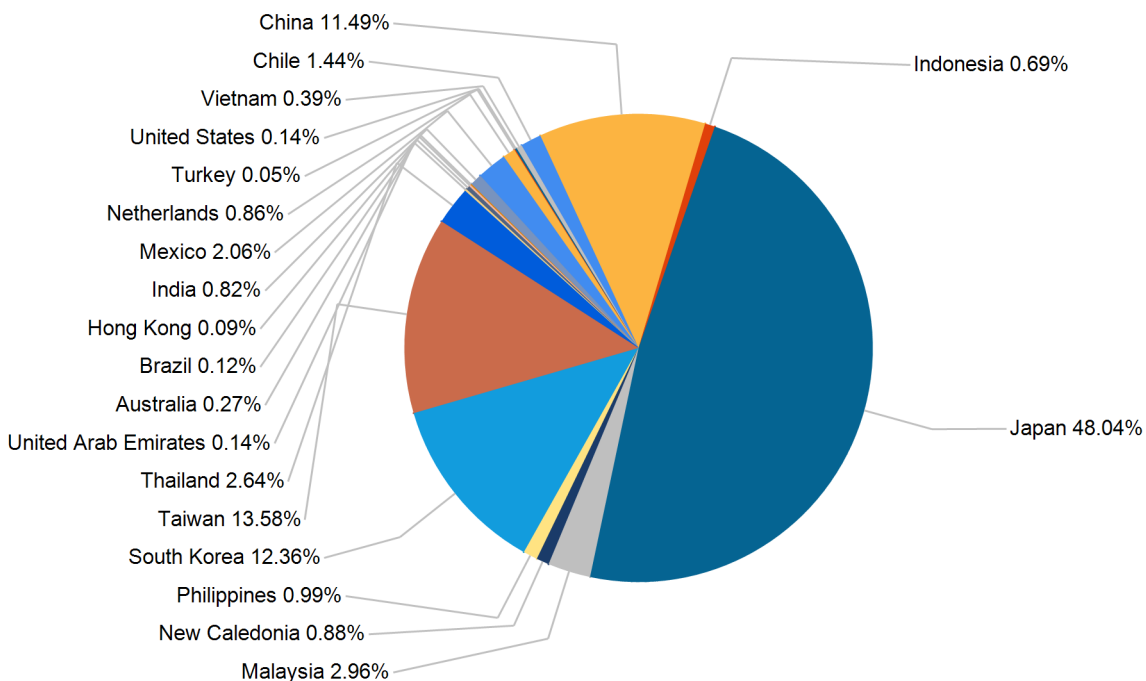

Export Tonnes By Destination

September 2016

Export Tonnes By Destination

YTD 2016

Destination data is sourced from Newcastle Port Corporation.

Export Tonnes By Coal Type

Dissection by Shipment Size