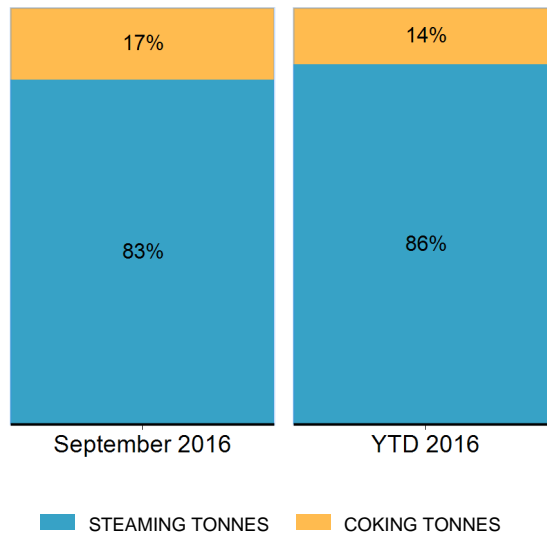

Export Tonnes By Destination

September 2016

Export Tonnes By Destination

YTD 2016

Destination data is sourced from Newcastle Port Corporation.

Export Tonnes By Coal Type

Dissection by Shipment Size