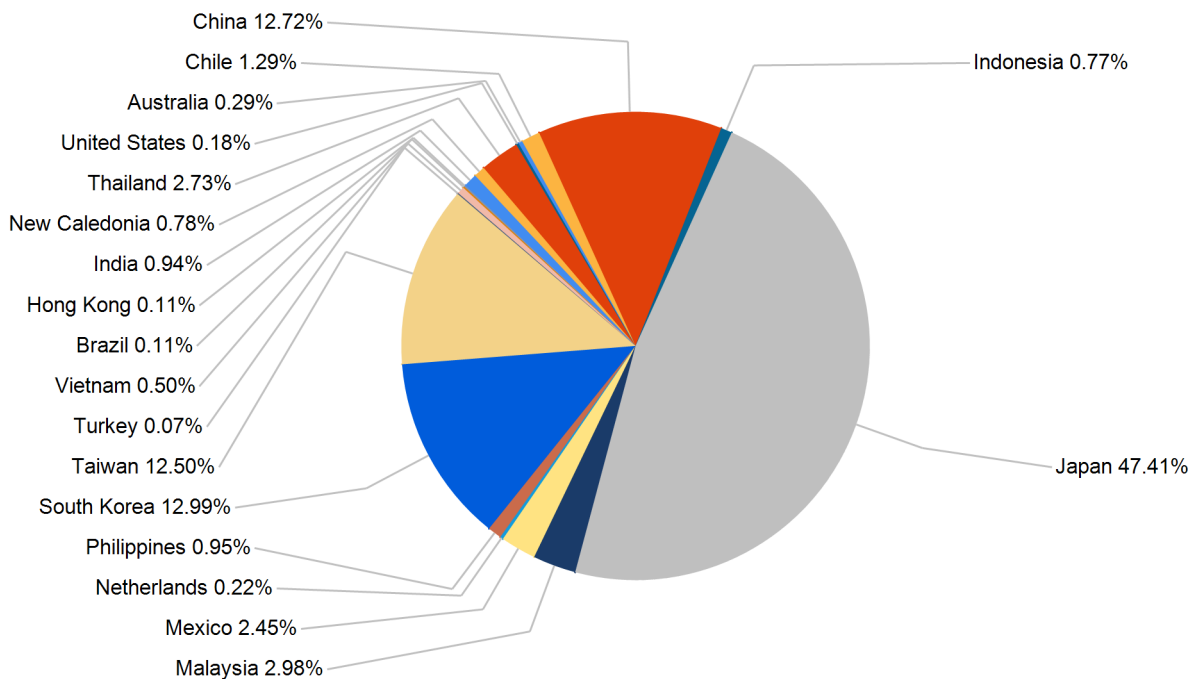

## Export Tonnes By Destination

July 2016

## Export Tonnes By Destination

YTD 2016

Destination data is sourced from Newcastle Port Corporation.

## Export Tonnes By Coal Type

## Dissection by Shipment Size