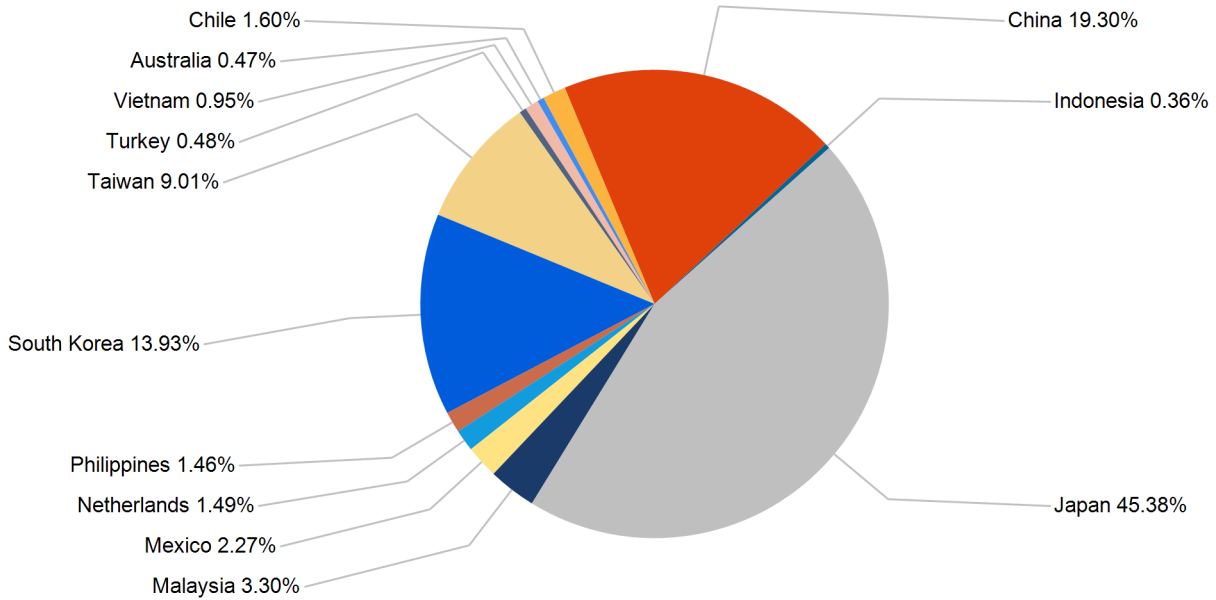

## Export Tonnes By Destination

July 2016

## Export Tonnes By Destination

YTD 2016

Destination data is sourced from Newcastle Port Corporation.

## Dissection by Shipment Size