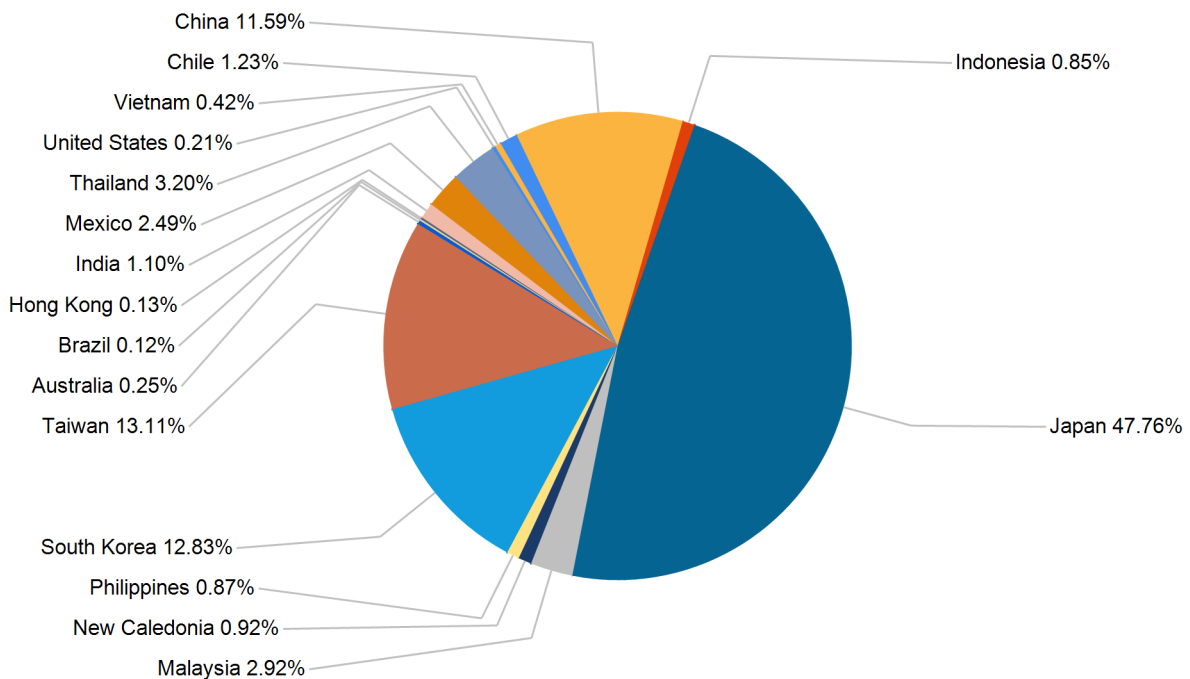

## Export Tonnes By Destination

June 2016

## Export Tonnes By Destination

YTD 2016

Destination data is sourced from Newcastle Port Corporation.

## Dissection by Shipment Size