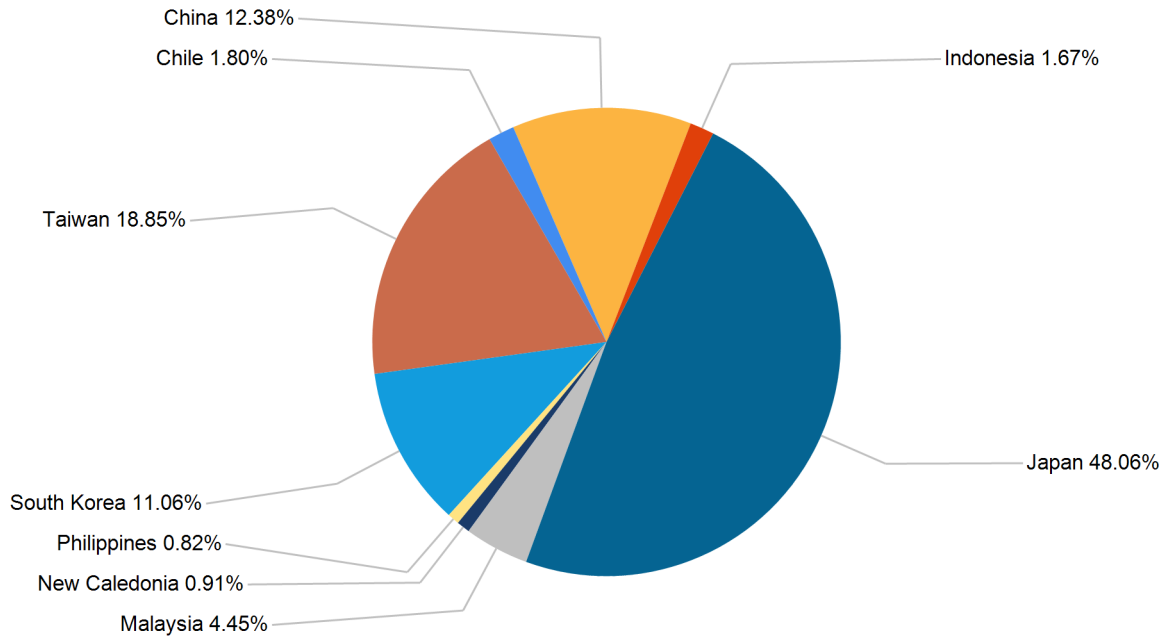

## Export Tonnes By Destination

June 2016

## Export Tonnes By Destination

YTD 2016

Destination data is sourced from Newcastle Port Corporation.

## Dissection by Shipment Size