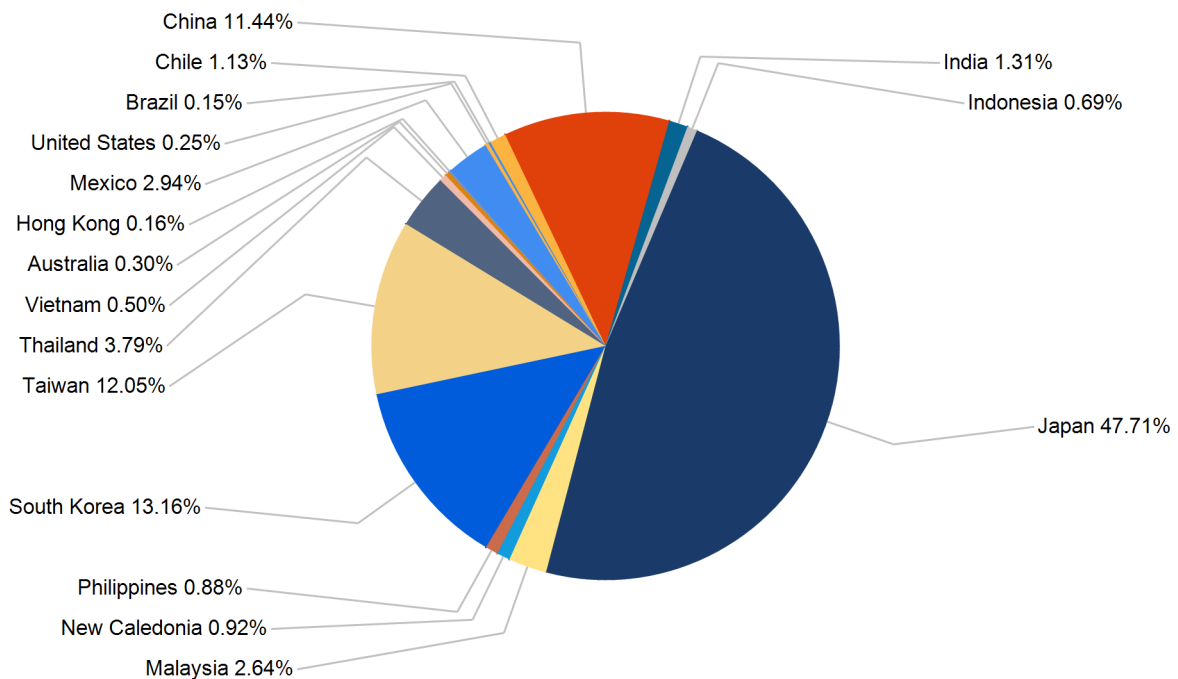

Export Tonnes By Destination

May 2016

Export Tonnes By Destination

YTD 2016

Destination data is sourced from Newcastle Port Corporation.

Export Tonnes By Coal Type

Dissection by Shipment Size