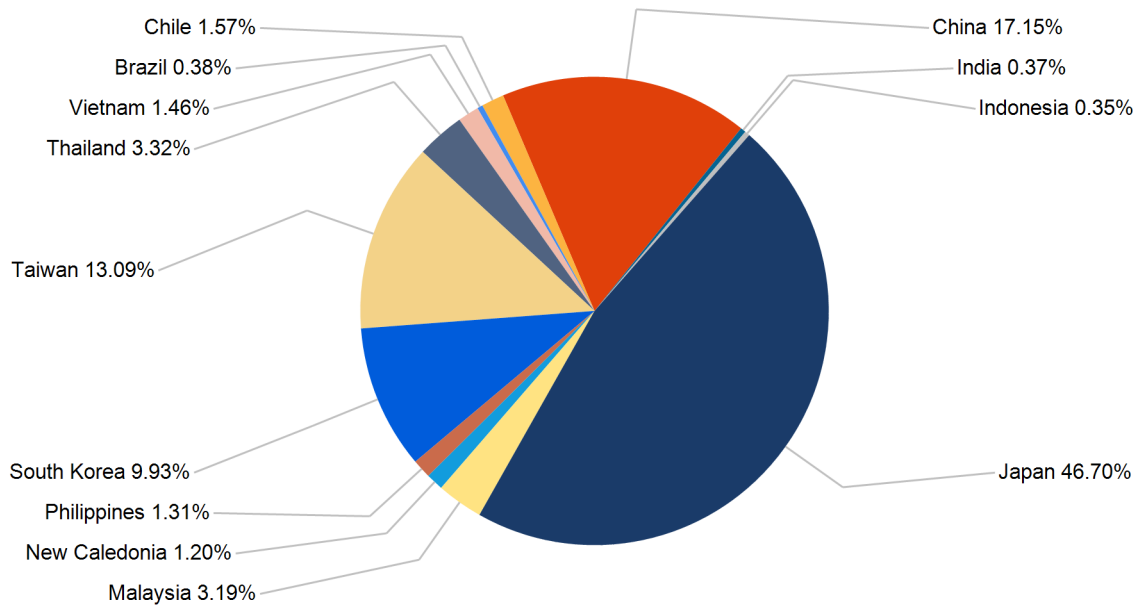

Export Tonnes By Destination

May 2016

Export Tonnes By Destination

YTD 2016

Destination data is sourced from Newcastle Port Corporation.

Export Tonnes By Coal Type

Dissection by Shipment Size