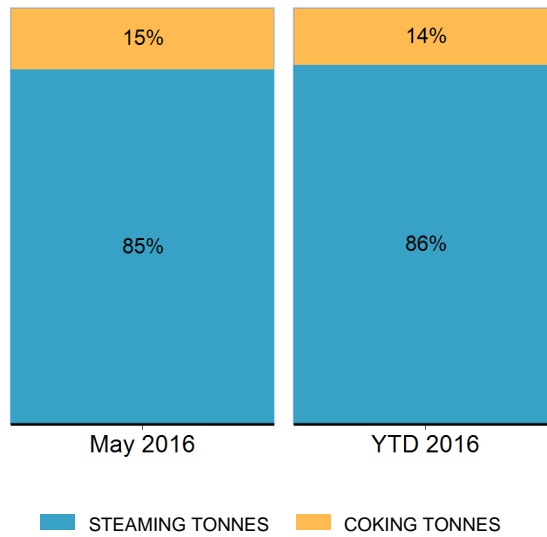

Export Tonnes By Destination

May 2016

Export Tonnes By Destination

YTD 2016

Destination data is sourced from Newcastle Port Corporation.

Export Tonnes By Coal Type

Dissection by Shipment Size