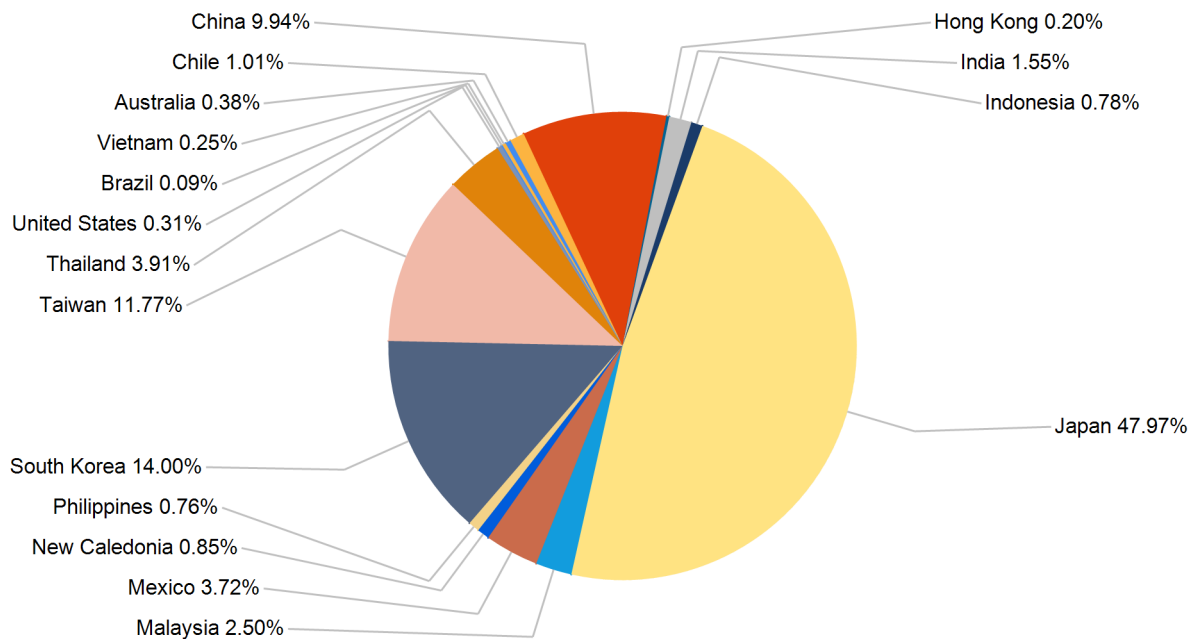

Export Tonnes By Destination

April 2016

Export Tonnes By Destination

YTD 2016

Destination data is sourced from Newcastle Port Corporation.

Export Tonnes By Coal Type

Dissection by Shipment Size