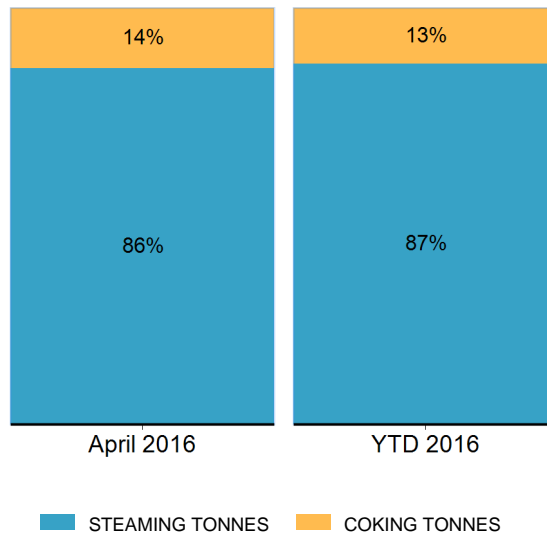

Export Tonnes By Destination

April 2016

Export Tonnes By Destination

YTD 2016

Destination data is sourced from Newcastle Port Corporation.

Export Tonnes By Coal Type

Dissection by Shipment Size