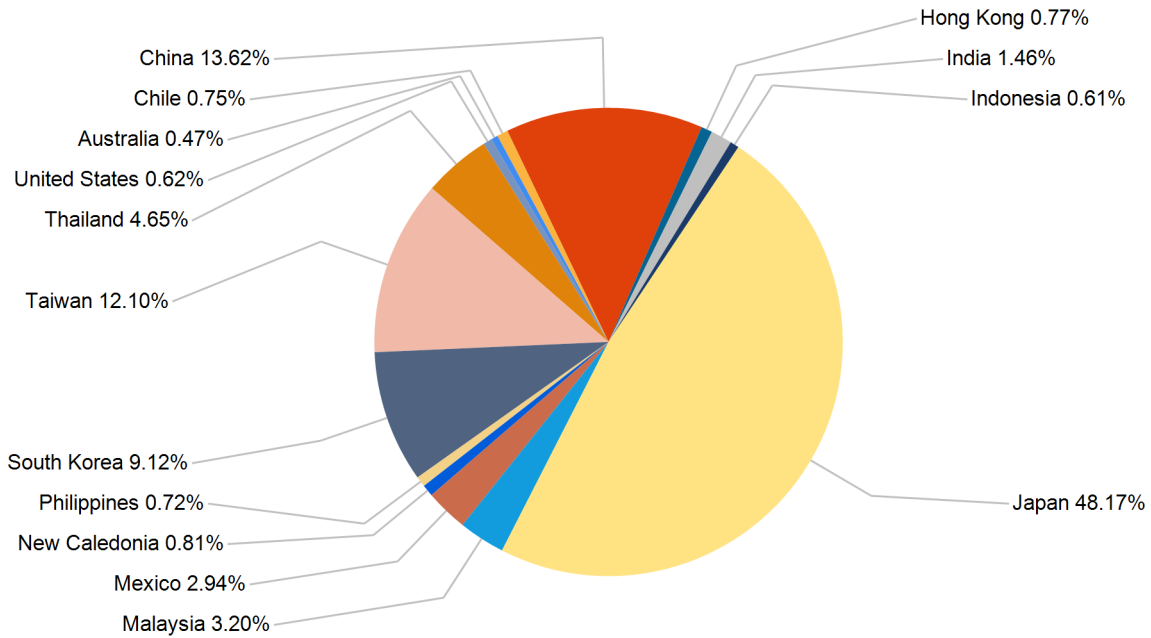

Export Tonnes By Destination

April 2016

Export Tonnes By Destination

YTD 2016

Destination data is sourced from Newcastle Port Corporation.

Export Tonnes By Coal Type

Dissection by Shipment Size