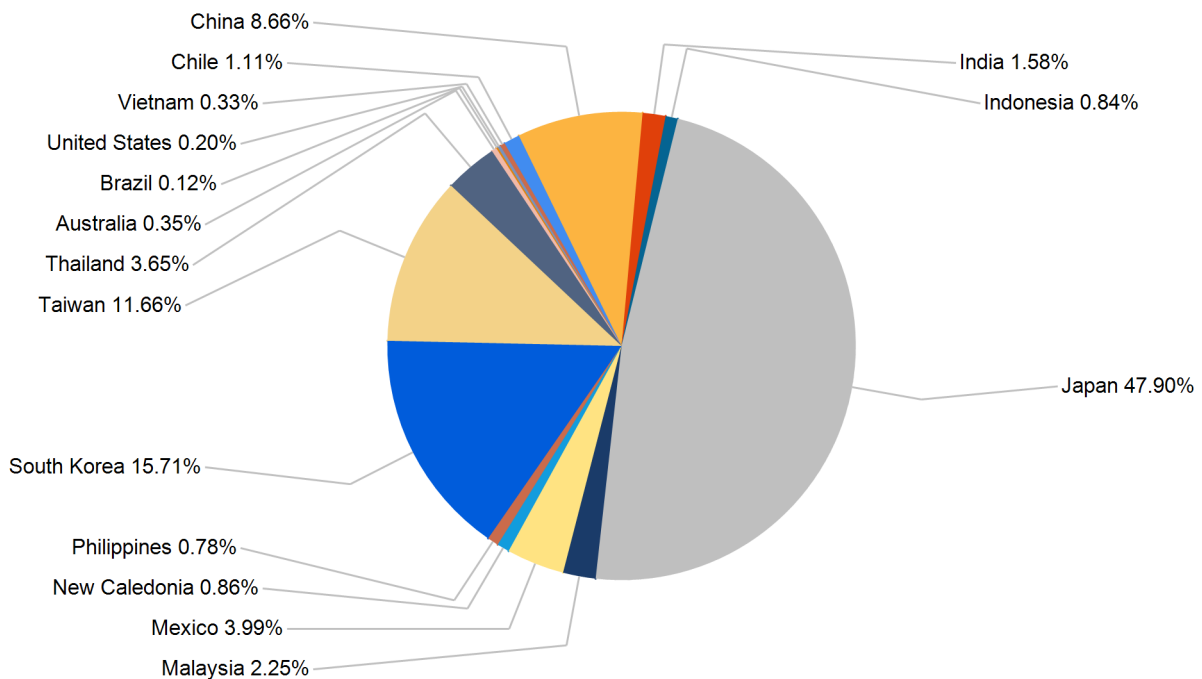

## Export Tonnes By Destination

March 2016

## Export Tonnes By Destination

YTD 2016

Destination data is sourced from Newcastle Port Corporation.

## Dissection by Shipment Size