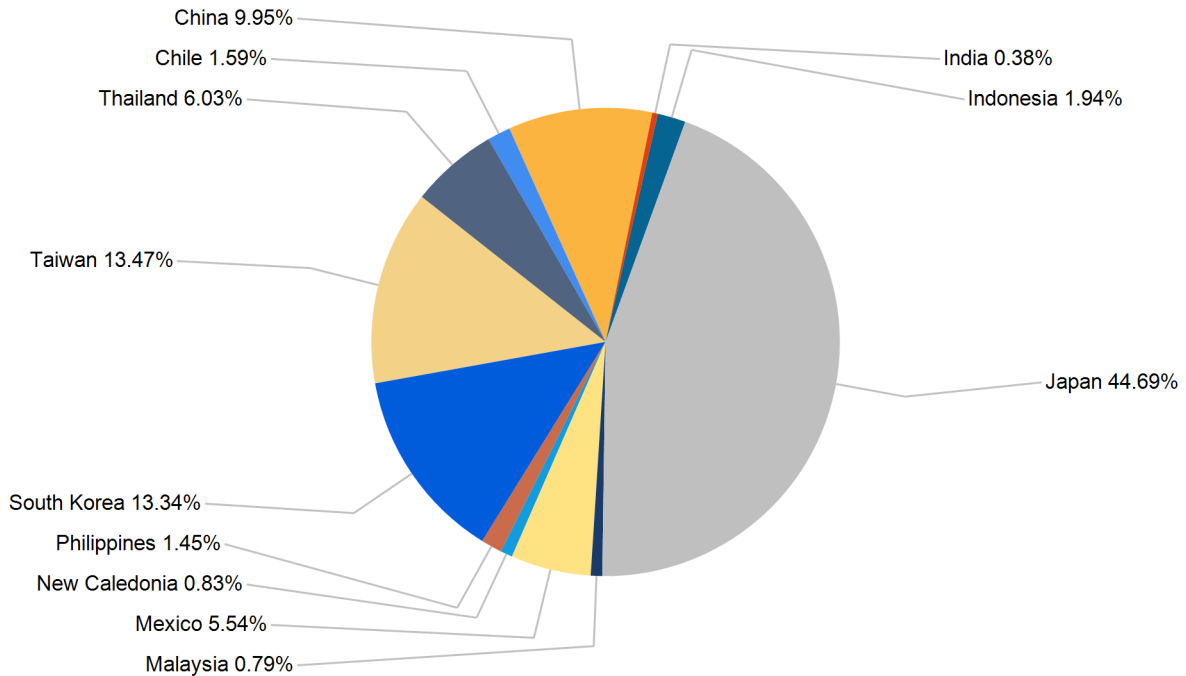

## Export Tonnes By Destination

March 2016

## Export Tonnes By Destination

YTD 2016

Destination data is sourced from Newcastle Port Corporation.

## Dissection by Shipment Size