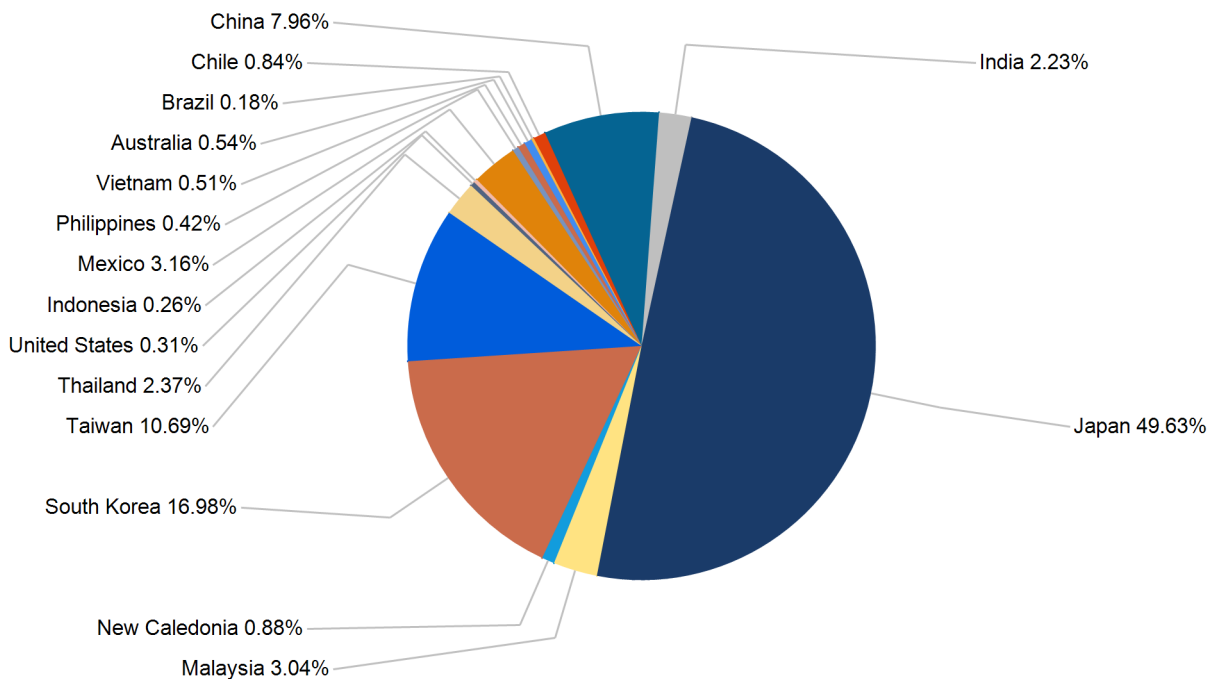

## Export Tonnes By Destination

February 2016

## Export Tonnes By Destination

YTD 2016

Destination data is sourced from Newcastle Port Corporation.

## Export Tonnes By Coal Type

## Dissection by Shipment Size