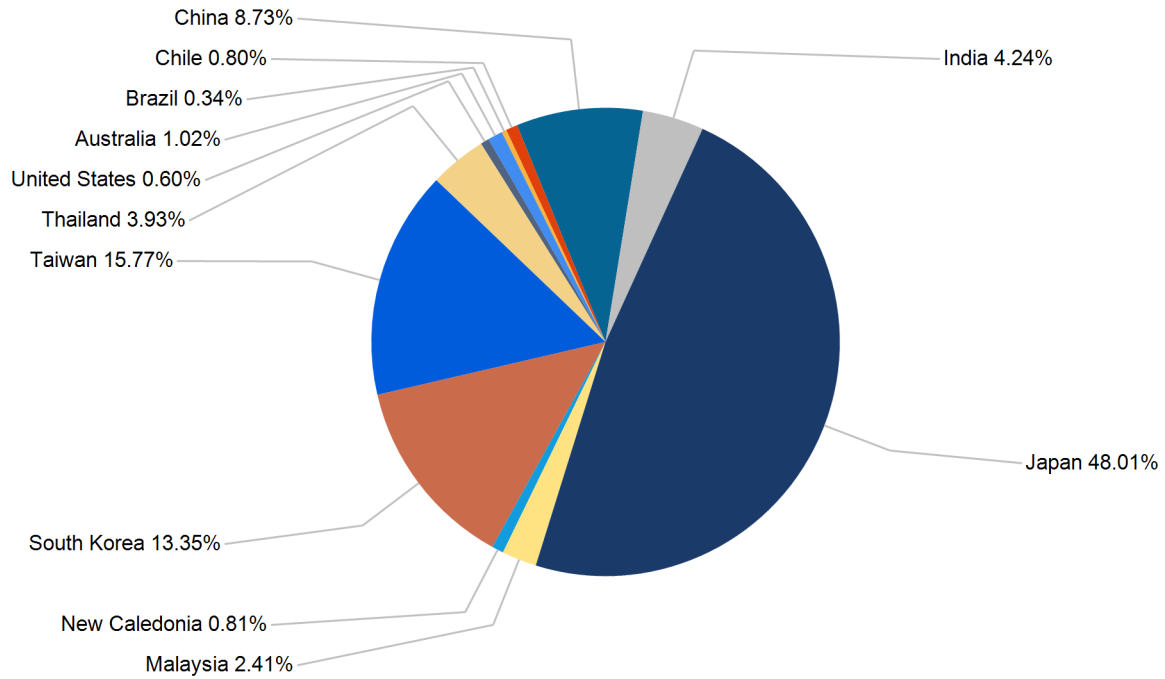

## Export Tonnes By Destination

February 2016

## Export Tonnes By Destination

YTD 2016

Destination data is sourced from Newcastle Port Corporation.

## Dissection by Shipment Size