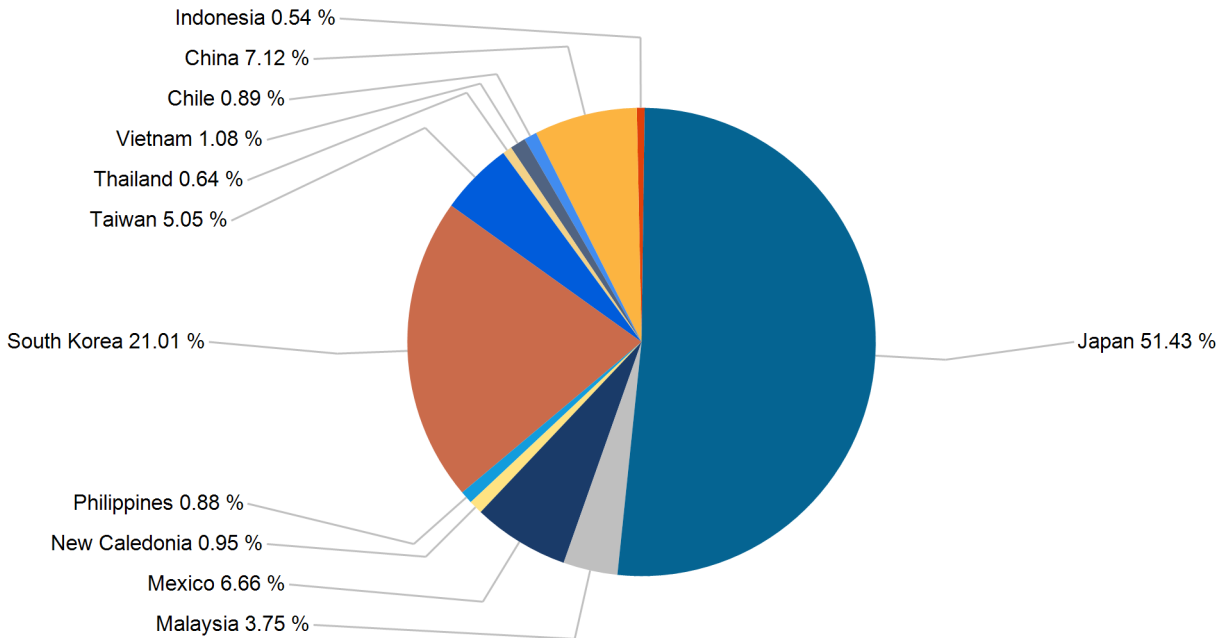

Export Tonnes By Destination

January 2016

Export Tonnes By Destination

YTD 2016

Destination data is sourced from Newcastle Port Corporation.

Export Tonnes By Coal Type

Dissection by Shipment Size