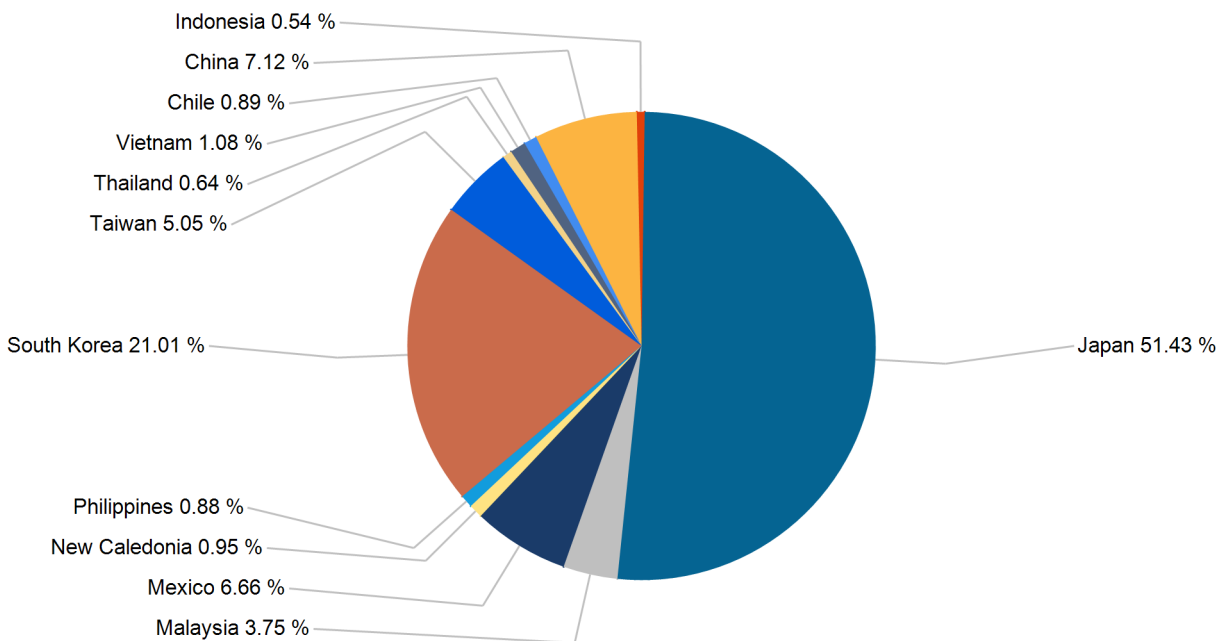

Export Tonnes By Destination

January 2016

Export Tonnes By Destination

YTD 2016

Destination data is sourced from Newcastle Port Corporation.

Export Tonnes By Coal Type

Dissection by Shipment Size