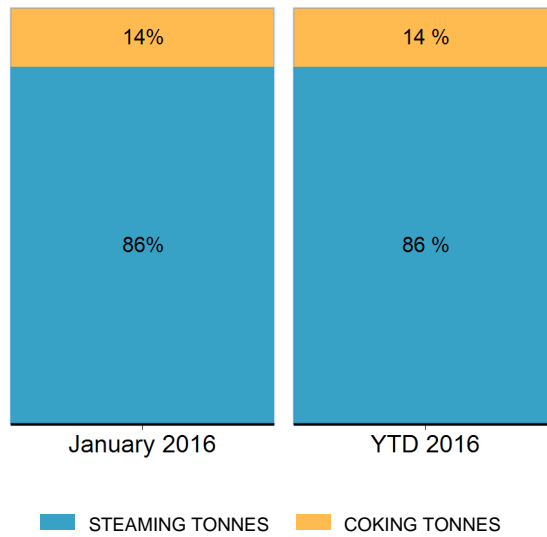

Export Tonnes By Destination

January 2016

Export Tonnes By Destination

YTD 2016

Destination data is sourced from Newcastle Port Corporation.

Export Tonnes By Coal Type

Dissection by Shipment Size