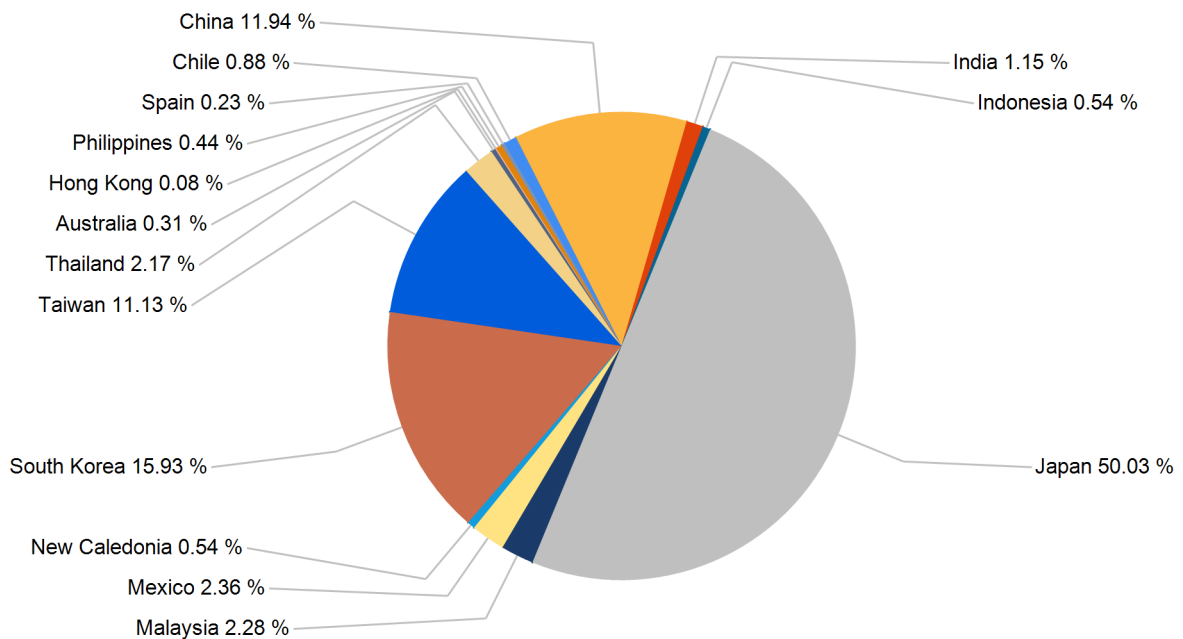

Export Tonnes By Destination

December 2015

Export Tonnes By Destination

YTD 2015

Destination data is sourced from Newcastle Port Corporation.

Export Tonnes By Coal Type

Dissection by Shipment Size