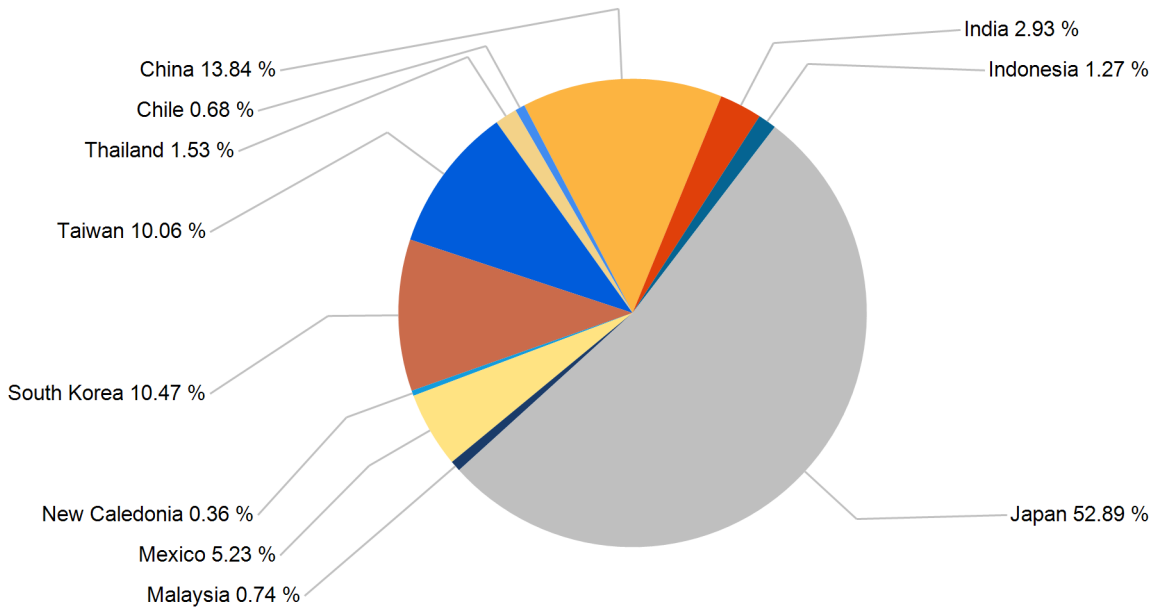

Export Tonnes By Destination

December 2015

Export Tonnes By Destination

YTD 2015

Destination data is sourced from Newcastle Port Corporation.

Export Tonnes By Coal Type

Dissection by Shipment Size