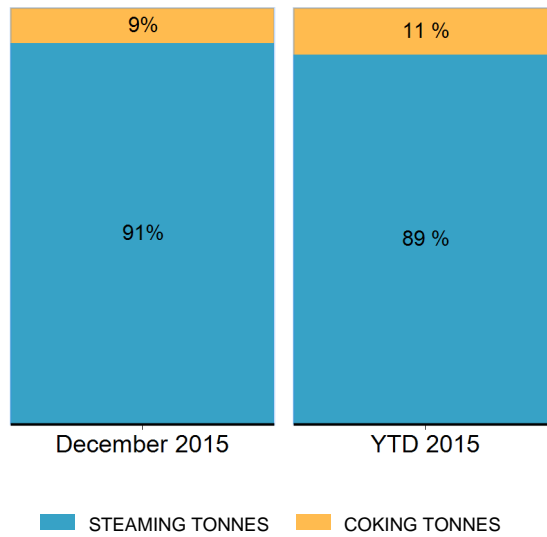

Export Tonnes By Destination

December 2015

Export Tonnes By Destination

YTD 2015

Destination data is sourced from Newcastle Port Corporation.

Export Tonnes By Coal Type

Dissection by Shipment Size