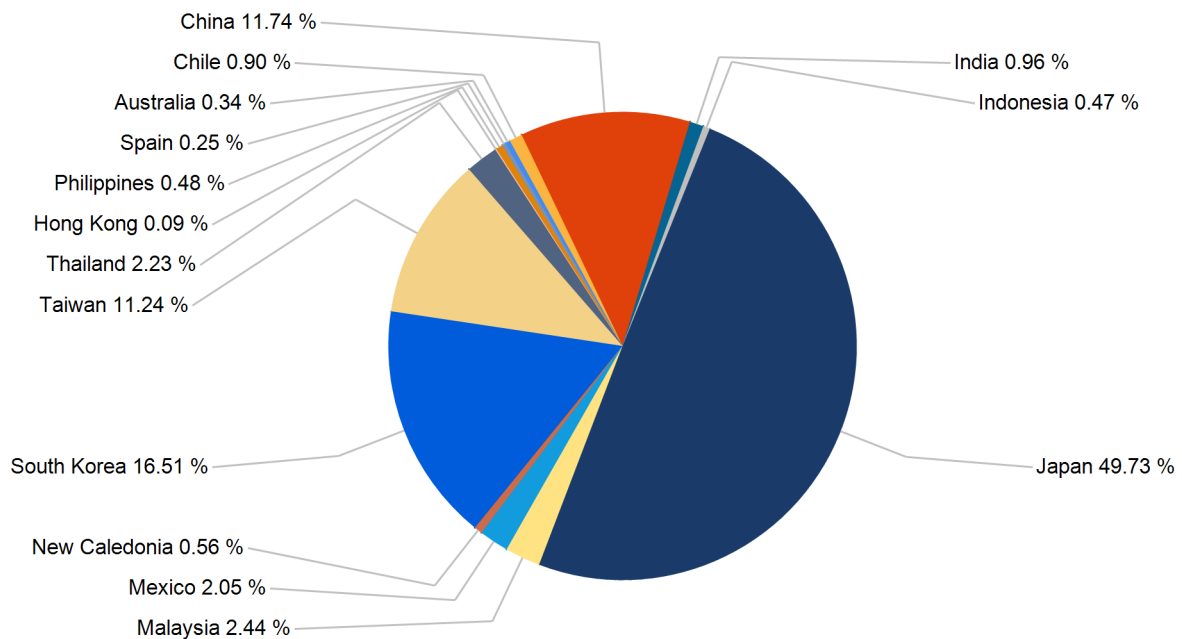

Export Tonnes By Destination

November 2015

Export Tonnes By Destination

YTD 2015

Destination data is sourced from Newcastle Port Corporation.

Export Tonnes By Coal Type

Dissection by Shipment Size