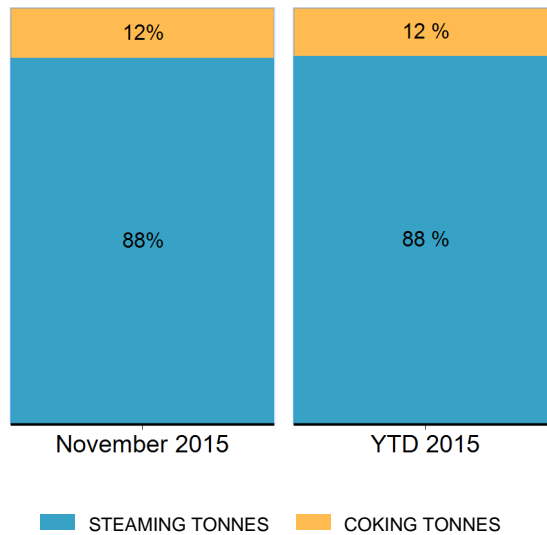

Export Tonnes By Destination

November 2015

Export Tonnes By Destination

YTD 2015

Destination data is sourced from Newcastle Port Corporation.

Export Tonnes By Coal Type

Dissection by Shipment Size