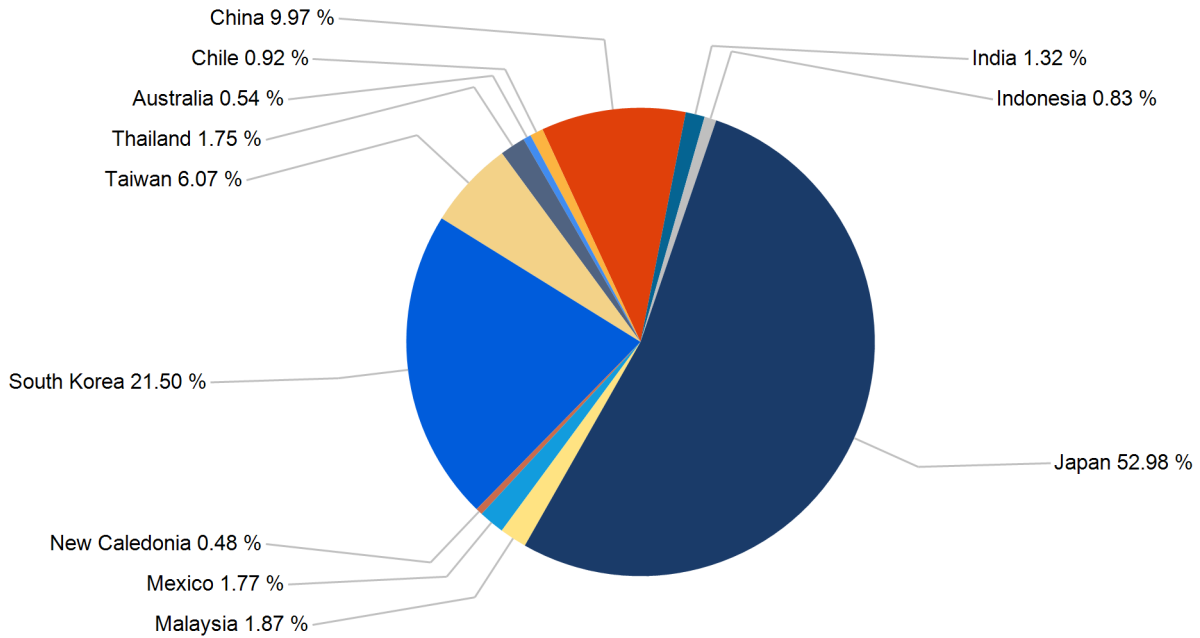

Export Tonnes By Destination

November 2015

Export Tonnes By Destination

YTD 2015

Destination data is sourced from Newcastle Port Corporation.

Export Tonnes By Coal Type

Dissection by Shipment Size