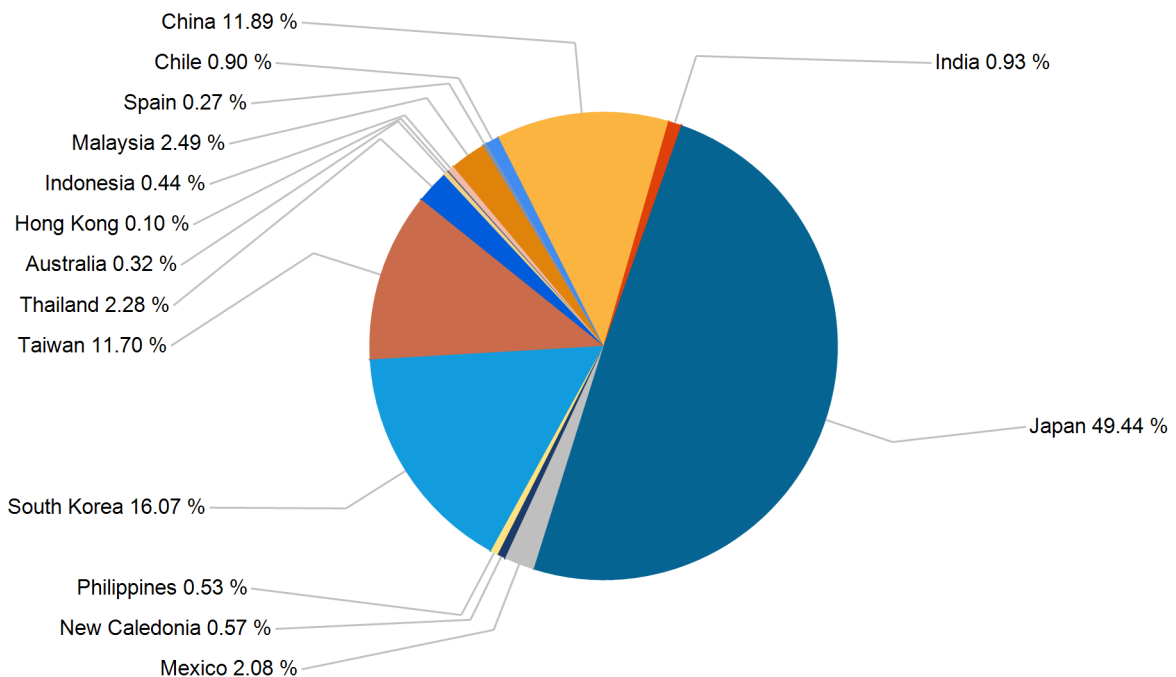

## Export Tonnes By Destination

October 2015

## Export Tonnes By Destination

YTD 2015

Destination data is sourced from Newcastle Port Corporation.

## Dissection by Shipment Size