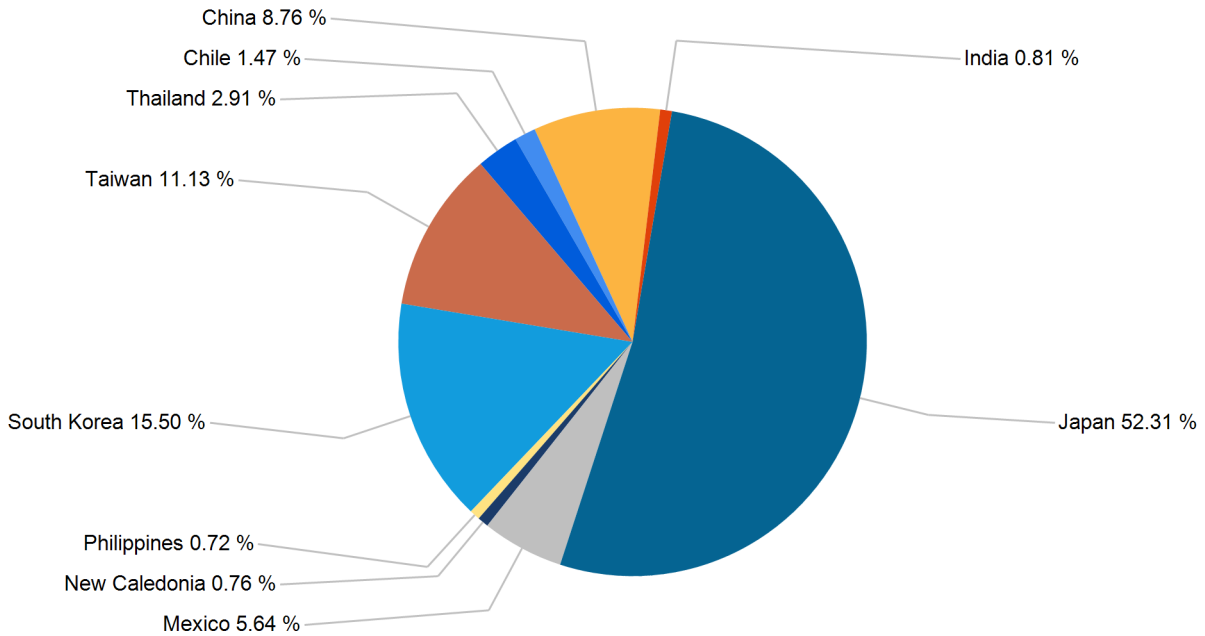

## Export Tonnes By Destination

October 2015

## Export Tonnes By Destination

YTD 2015

Destination data is sourced from Newcastle Port Corporation.

## Dissection by Shipment Size