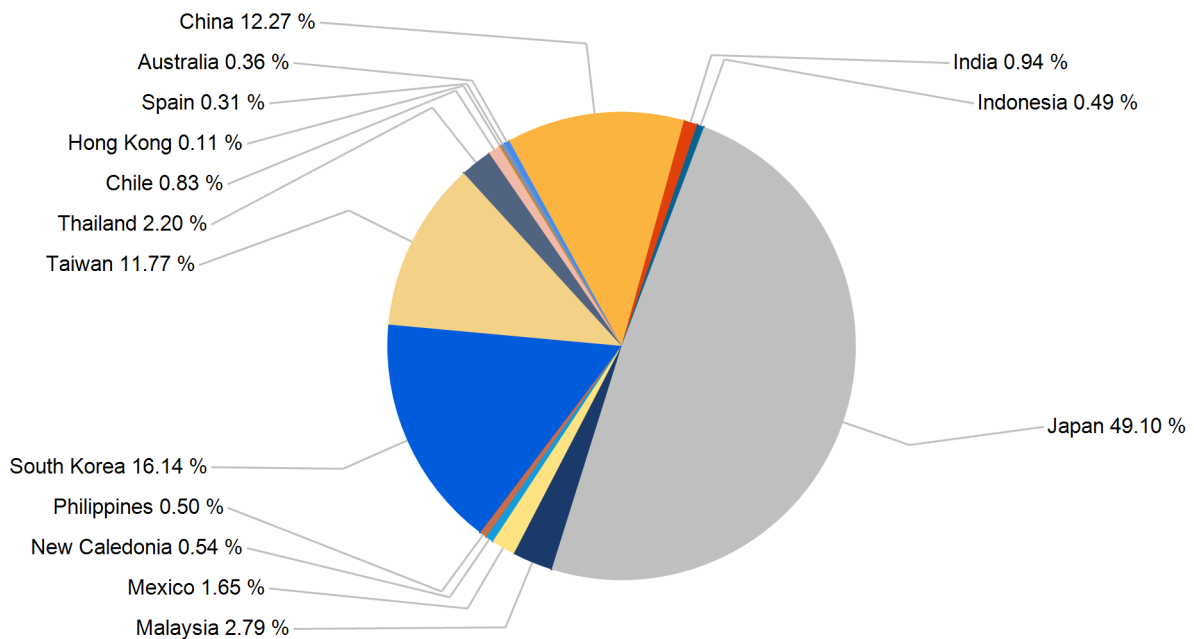

Export Tonnes By Destination

September 2015

Export Tonnes By Destination

YTD 2015

Destination data is sourced from Newcastle Port Corporation.

Export Tonnes By Coal Type

Dissection by Shipment Size