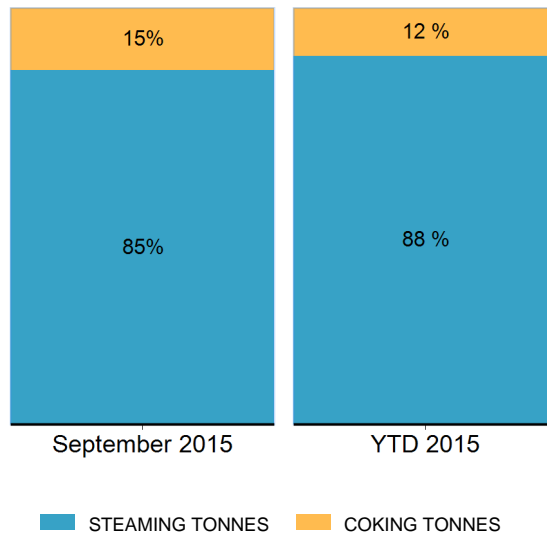

Export Tonnes By Destination

September 2015

Export Tonnes By Destination

YTD 2015

Destination data is sourced from Newcastle Port Corporation.

Export Tonnes By Coal Type

Dissection by Shipment Size