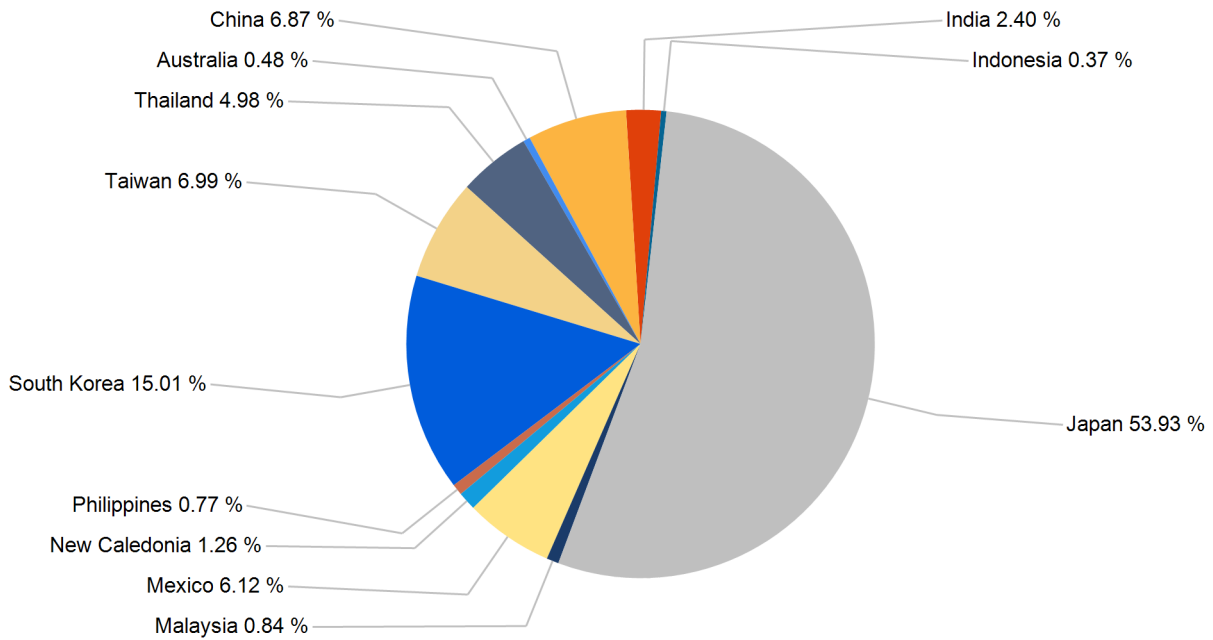

Export Tonnes By Destination

September 2015

Export Tonnes By Destination

YTD 2015

Destination data is sourced from Newcastle Port Corporation.

Export Tonnes By Coal Type

Dissection by Shipment Size