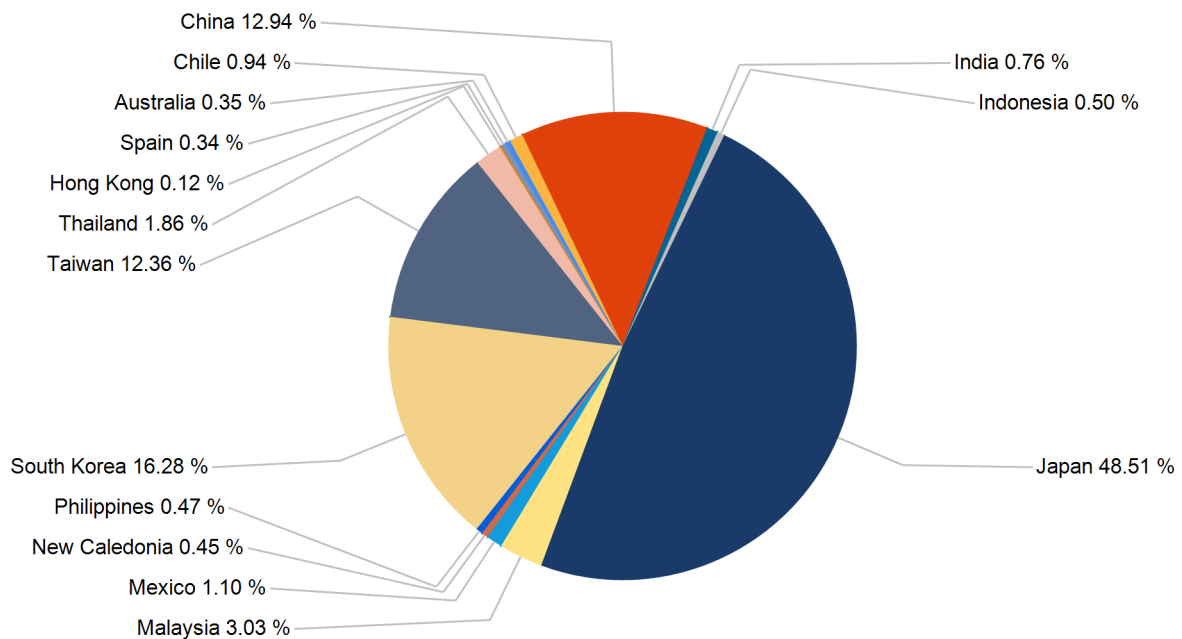

## Export Tonnes By Destination

August 2015

## Export Tonnes By Destination

YTD 2015

Destination data is sourced from Newcastle Port Corporation.

## Dissection by Shipment Size