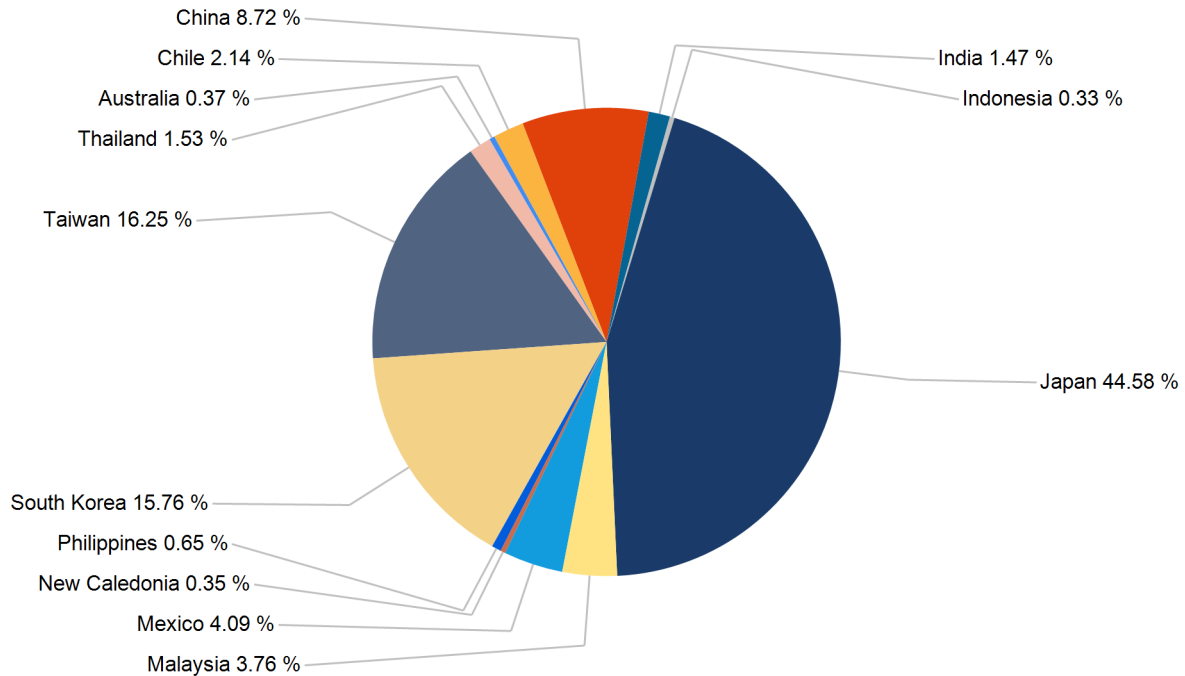

## Export Tonnes By Destination

August 2015

## Export Tonnes By Destination

YTD 2015

Destination data is sourced from Newcastle Port Corporation.

## Dissection by Shipment Size