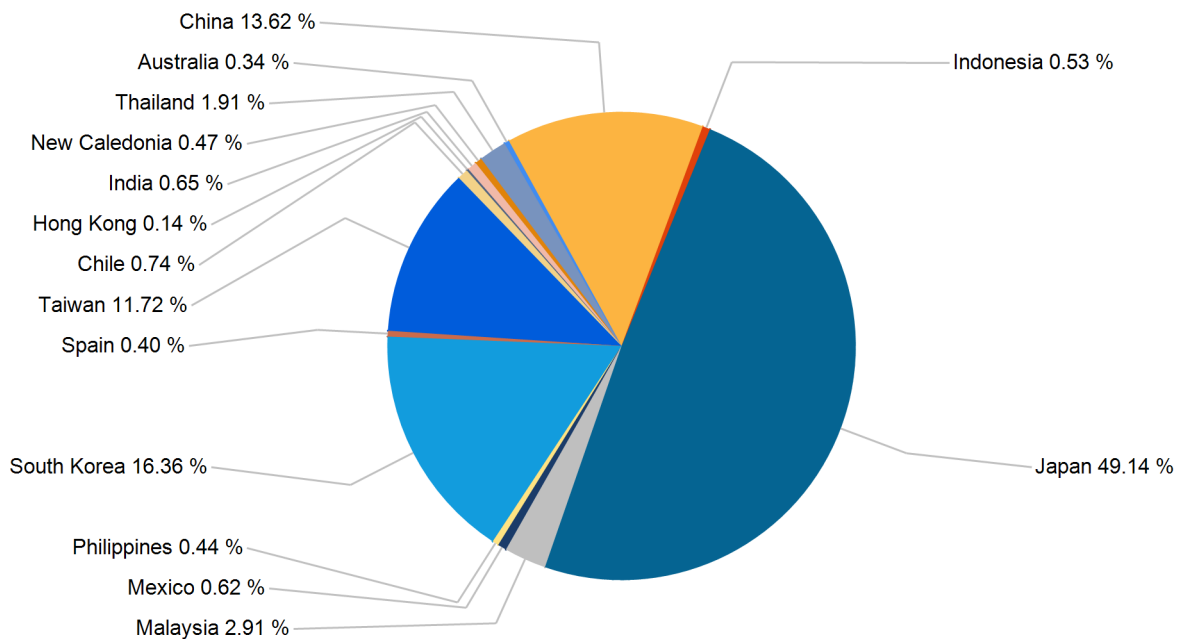

## Export Tonnes By Destination

July 2015

## Export Tonnes By Destination

YTD 2015

Destination data is sourced from Newcastle Port Corporation.

## Dissection by Shipment Size