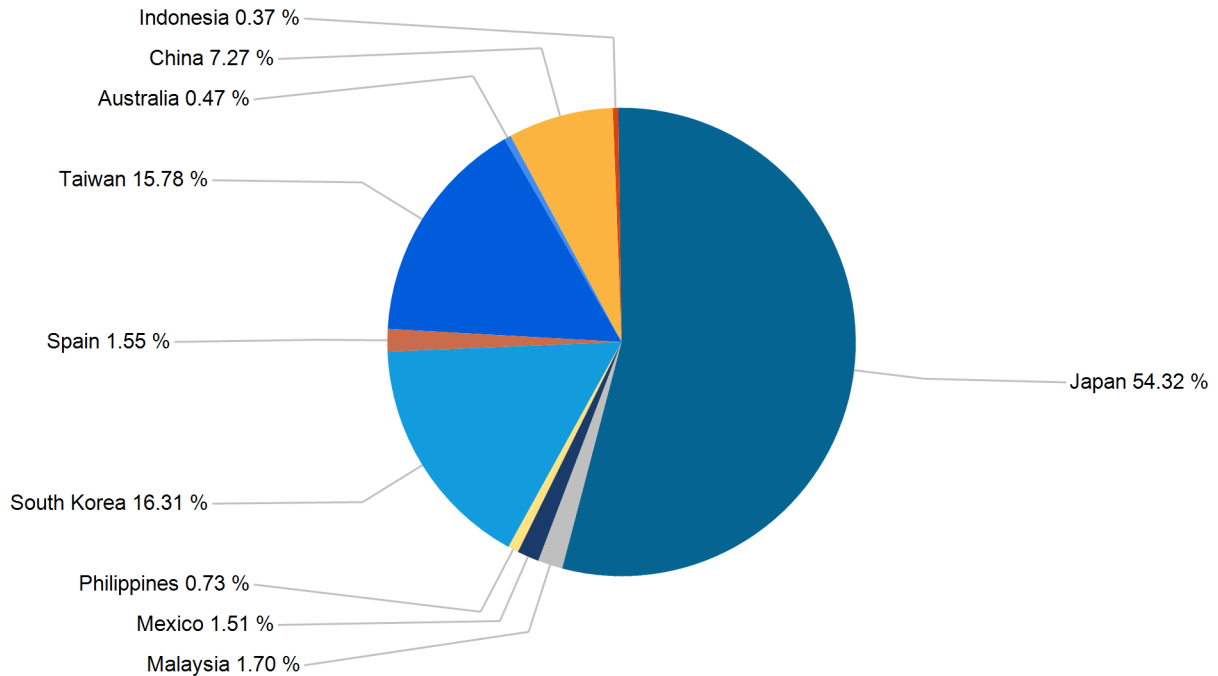

## Export Tonnes By Destination

July 2015

## Export Tonnes By Destination

YTD 2015

Destination data is sourced from Newcastle Port Corporation.

## Dissection by Shipment Size