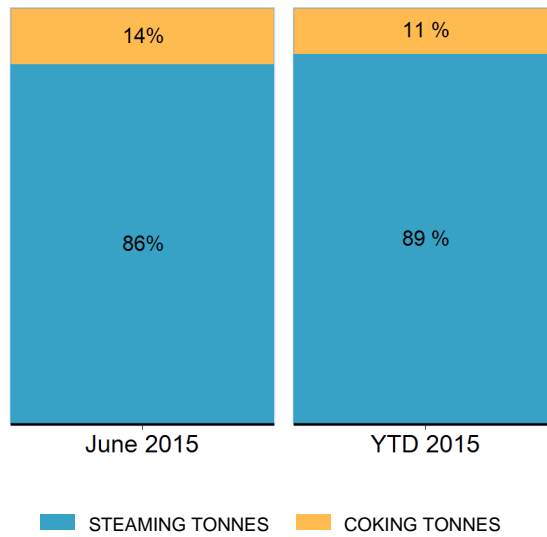

Export Tonnes By Destination

June 2015

Export Tonnes By Destination

YTD 2015

Destination data is sourced from Newcastle Port Corporation.

Export Tonnes By Coal Type

Dissection by Shipment Size