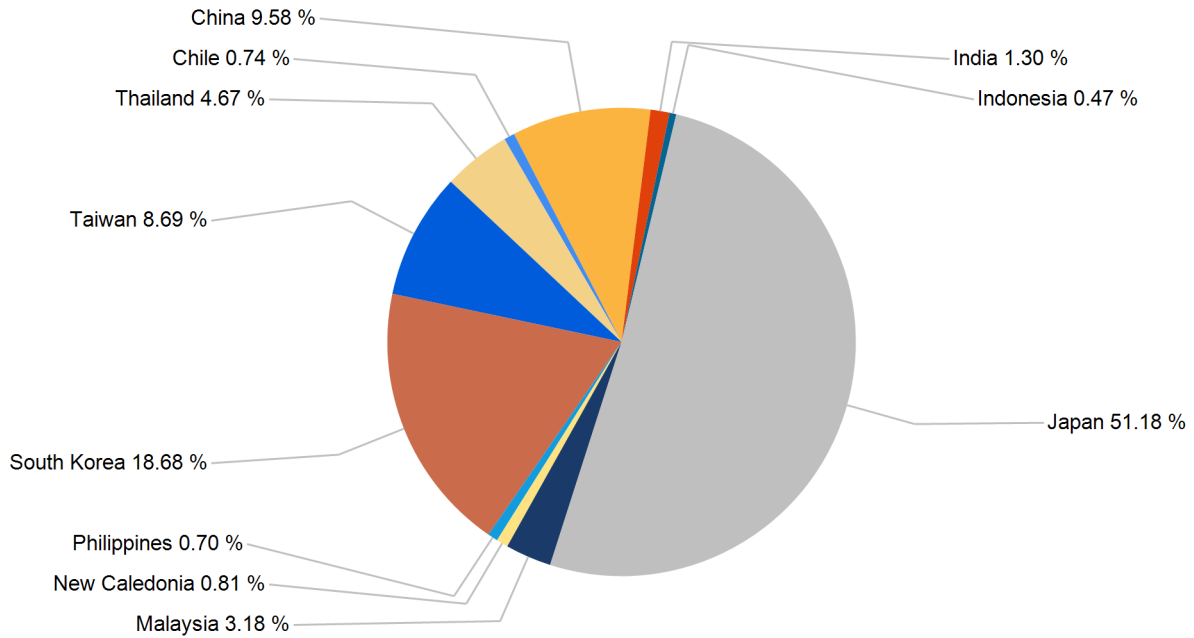

Export Tonnes By Destination

June 2015

Export Tonnes By Destination

YTD 2015

Destination data is sourced from Newcastle Port Corporation.

Export Tonnes By Coal Type

Dissection by Shipment Size