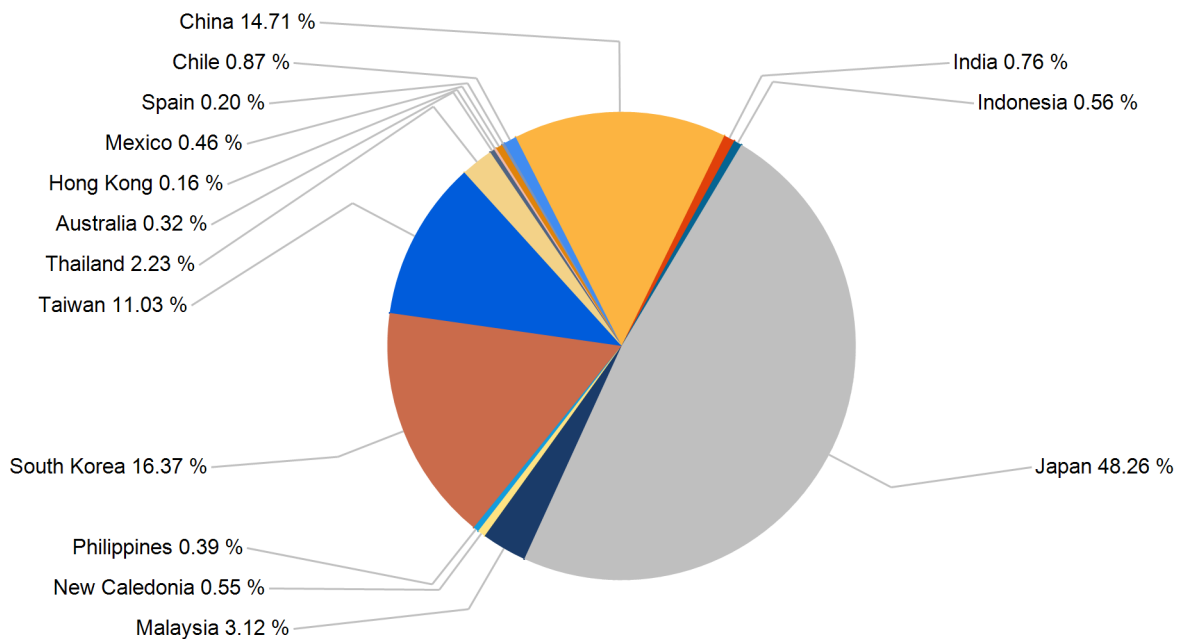

Export Tonnes By Destination

June 2015

Export Tonnes By Destination

YTD 2015

Destination data is sourced from Newcastle Port Corporation.

Export Tonnes By Coal Type

Dissection by Shipment Size